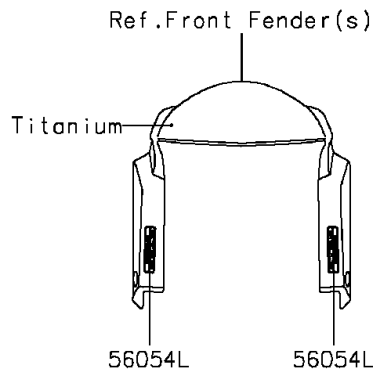

2016 VERSYS® 1000 LT

PARTS DIAGRAM

Decals(Titanium)(BGF)

F2861C

2016 VERSYS® 1000 LT

PARTS LIST

Decals(Titanium)(BGF)

ITEM NAME

PART NUMBER

QUANTITY
