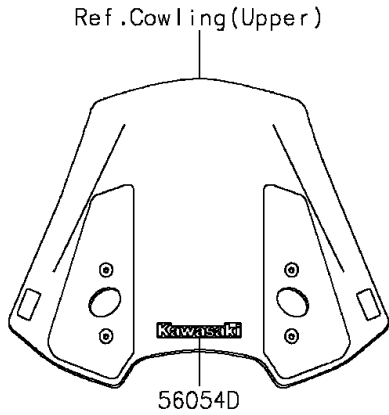

2016 VERSYS® 1000 LT

PARTS DIAGRAM

Decals(Titanium)(BGF)

F2861C

2016 VERSYS® 1000 LT

PARTS LIST

Decals(Titanium)(BGF)

ITEM NAME

PART NUMBER

QUANTITY
