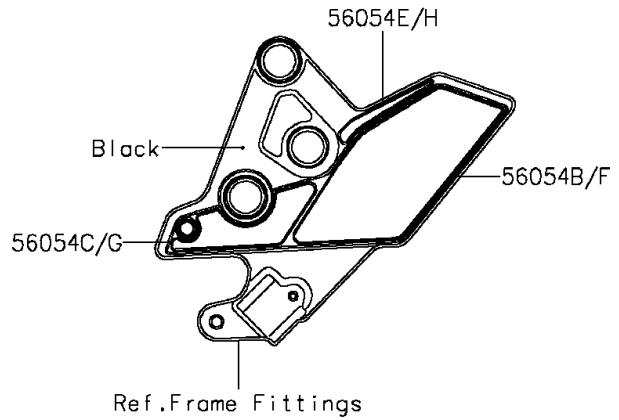

2016 VERSYS® 1000 LT

PARTS DIAGRAM

Decals(Titanium)(BGF)

F2861C

2016 VERSYS® 1000 LT

PARTS LIST

Decals(Titanium)(BGF)

ITEM NAME

PART NUMBER

QUANTITY
