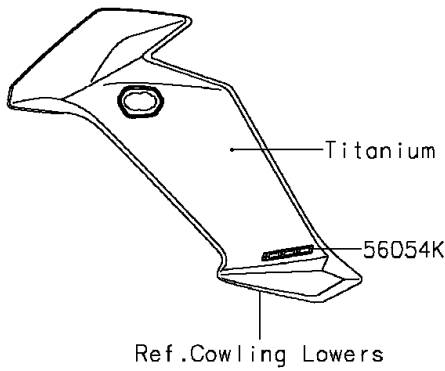

2016 VERSYS® 1000 LT

PARTS DIAGRAM

Decals(Titanium)(BGF)

F2861C

2016 VERSYS® 1000 LT

PARTS LIST

Decals(Titanium)(BGF)

ITEM NAME

PART NUMBER

QUANTITY
