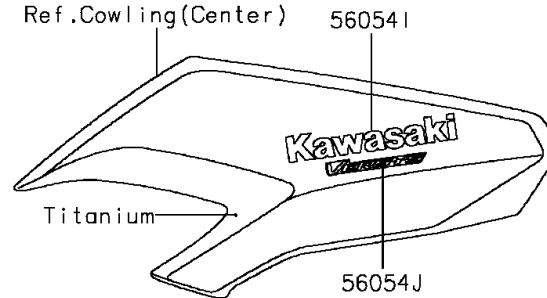

2016 VERSYS® 1000 LT

PARTS DIAGRAM

Decals(Titanium)(BGF)

F2861C

2016 VERSYS® 1000 LT

PARTS LIST

Decals(Titanium)(BGF)

ITEM NAME

PART NUMBER

QUANTITY
