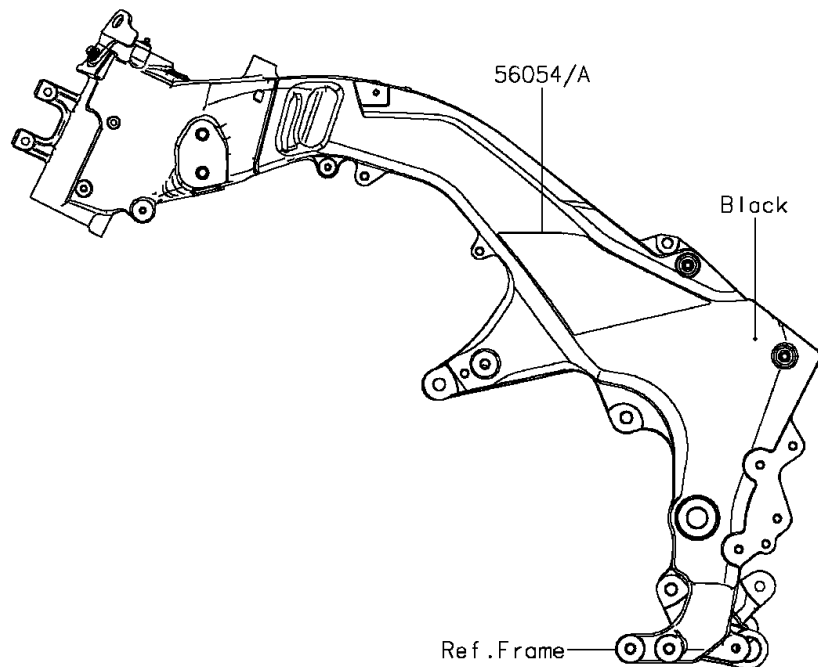

2016 VERSYS® 1000 LT

PARTS DIAGRAM

Decals(Titanium)(BGF)

F2861C

2016 VERSYS® 1000 LT

PARTS LIST

Decals(Titanium)(BGF)

ITEM NAME

PART NUMBER

QUANTITY
