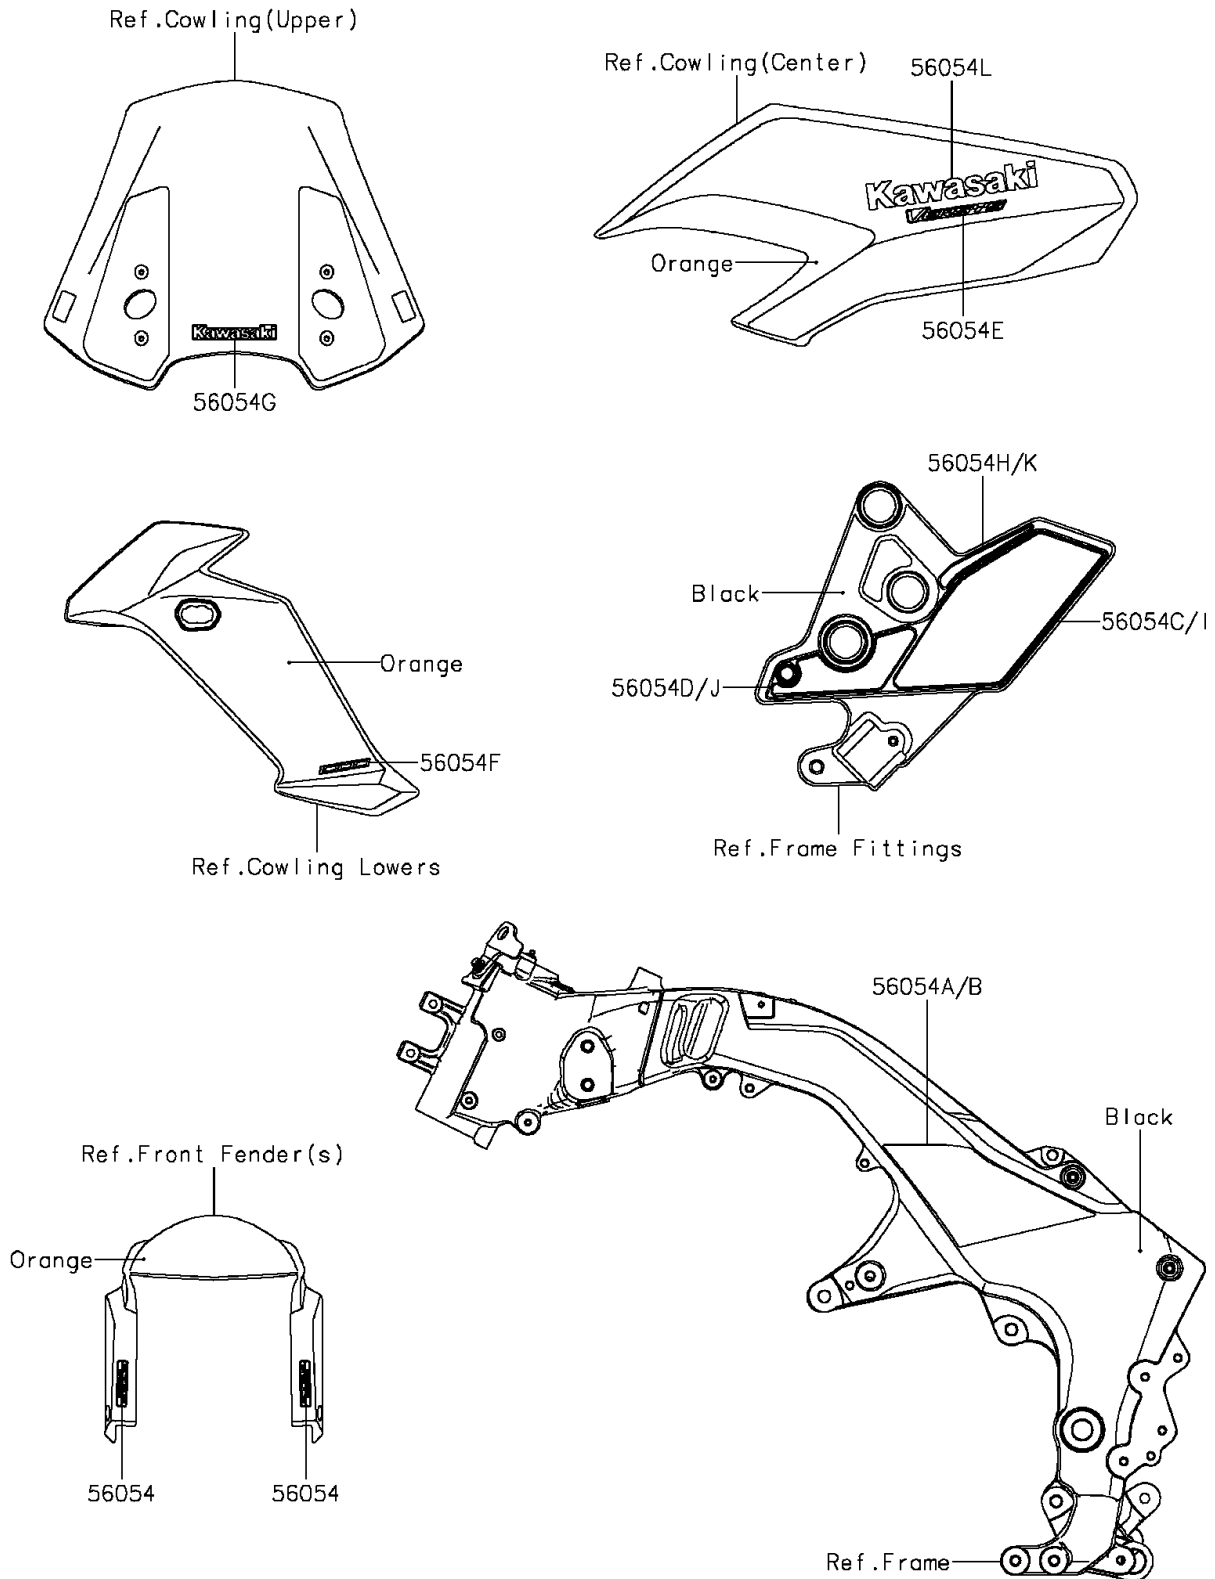

2015 VERSYS® 1000 ABS

PARTS DIAGRAM

Decals(Orange)(BFF)

F2861

2015 VERSYS® 1000 ABS

PARTS LIST

Decals(Orange)(BFF)

ITEM NAME

PART NUMBER

QUANTITY
