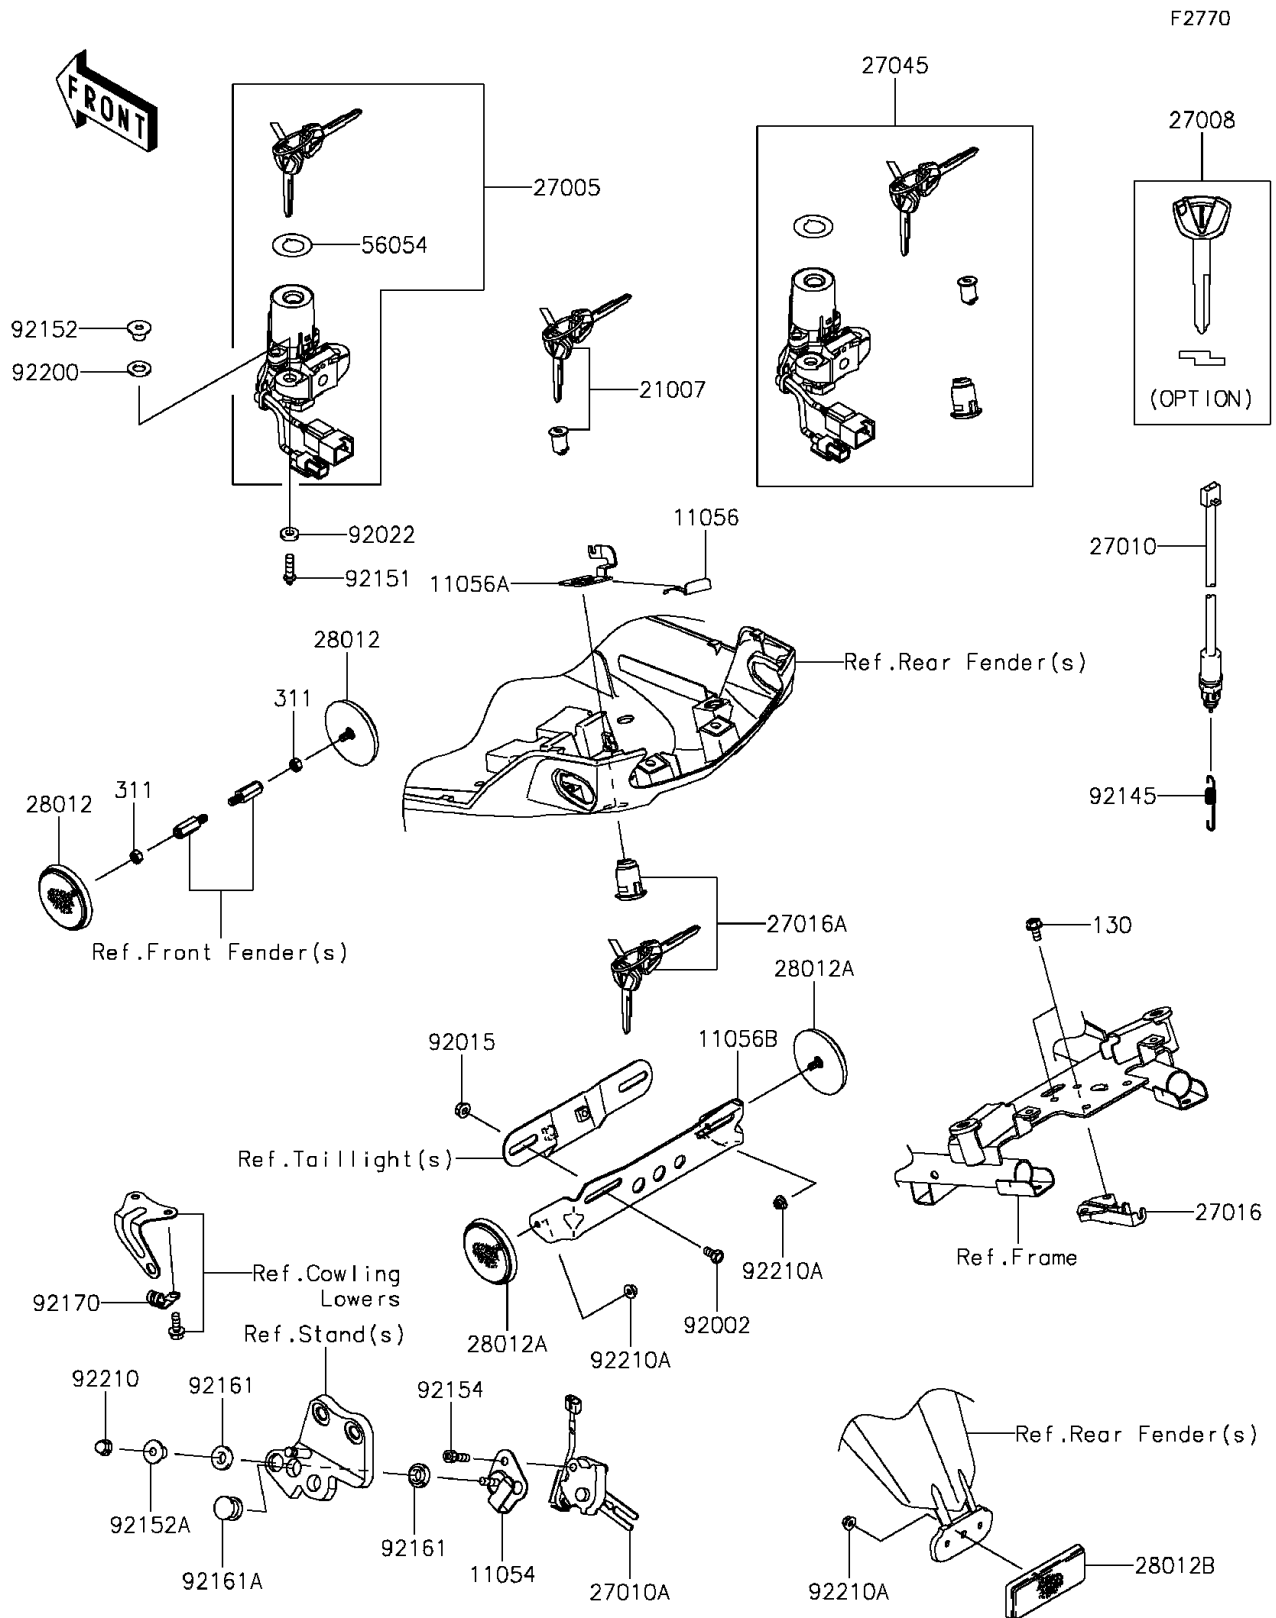

2015 VERSYS® 1000 ABS

PARTS DIAGRAM

Ignition Switch

2015 VERSYS® 1000 ABS

PARTS LIST

Ignition Switch

ITEM NAME

PART NUMBER

QUANTITY
