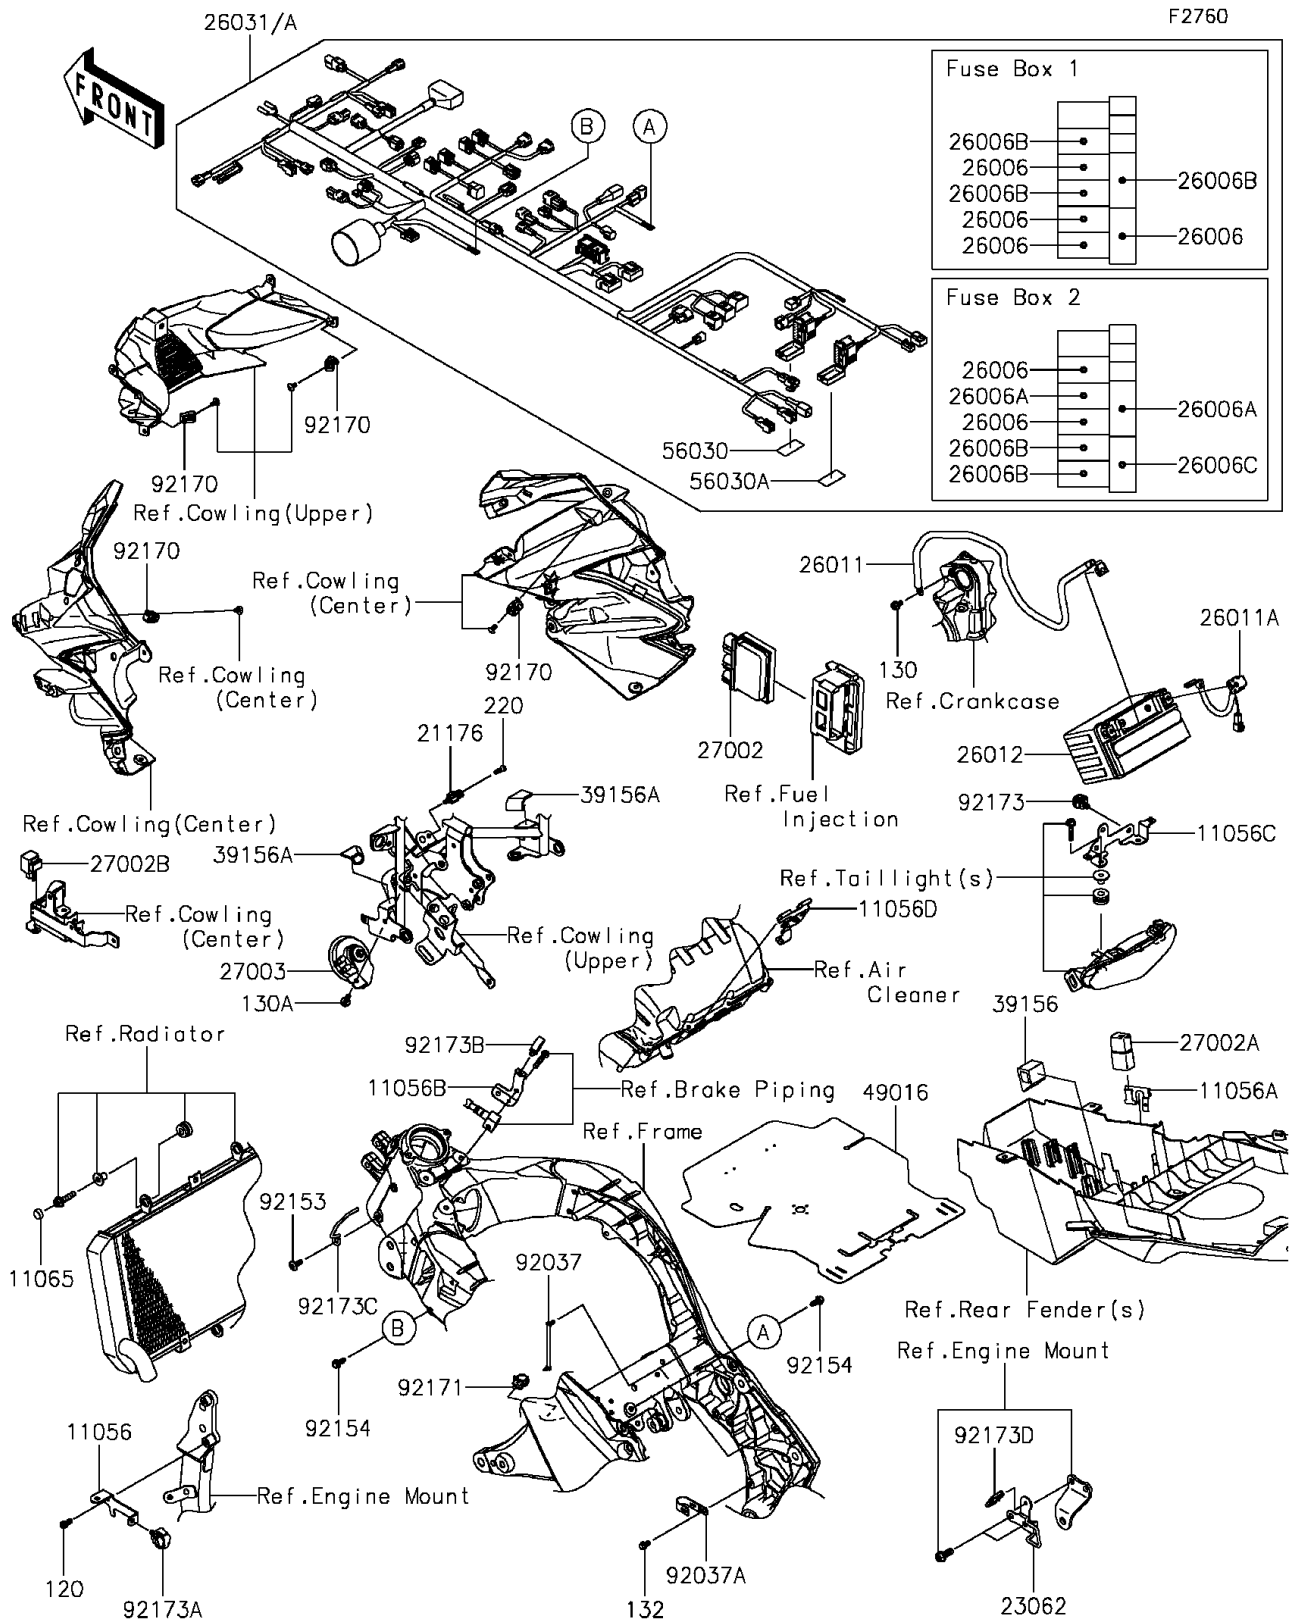

2015 VERSYS® 1000 ABS

PARTS DIAGRAM

Chassis Electrical Equipment

2015 VERSYS® 1000 ABS

PARTS LIST

Chassis Electrical Equipment

ITEM NAME

PART NUMBER

QUANTITY
