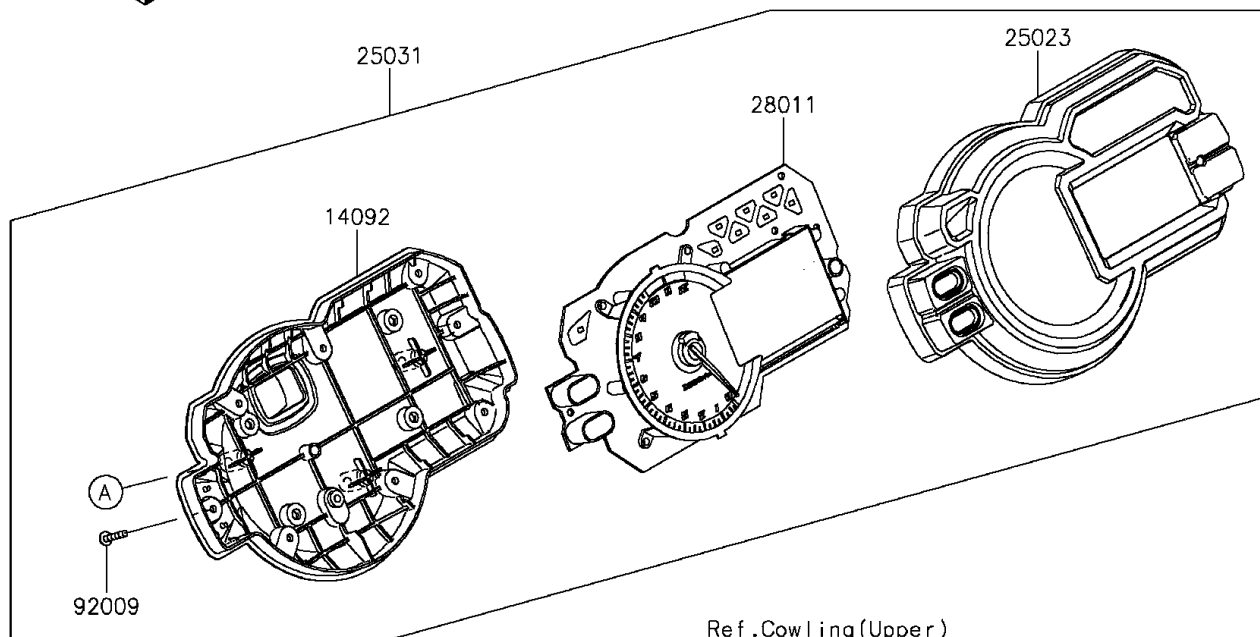

2016 VERSYS® 1000 LT

Kawasaki

Let the Good Times Roll®

PARTS DIAGRAM

Meter(s)

F2530

2016 VERSYS® 1000 LT

PARTS LIST

Meter(s)

ITEM NAME

PART NUMBER

QUANTITY
