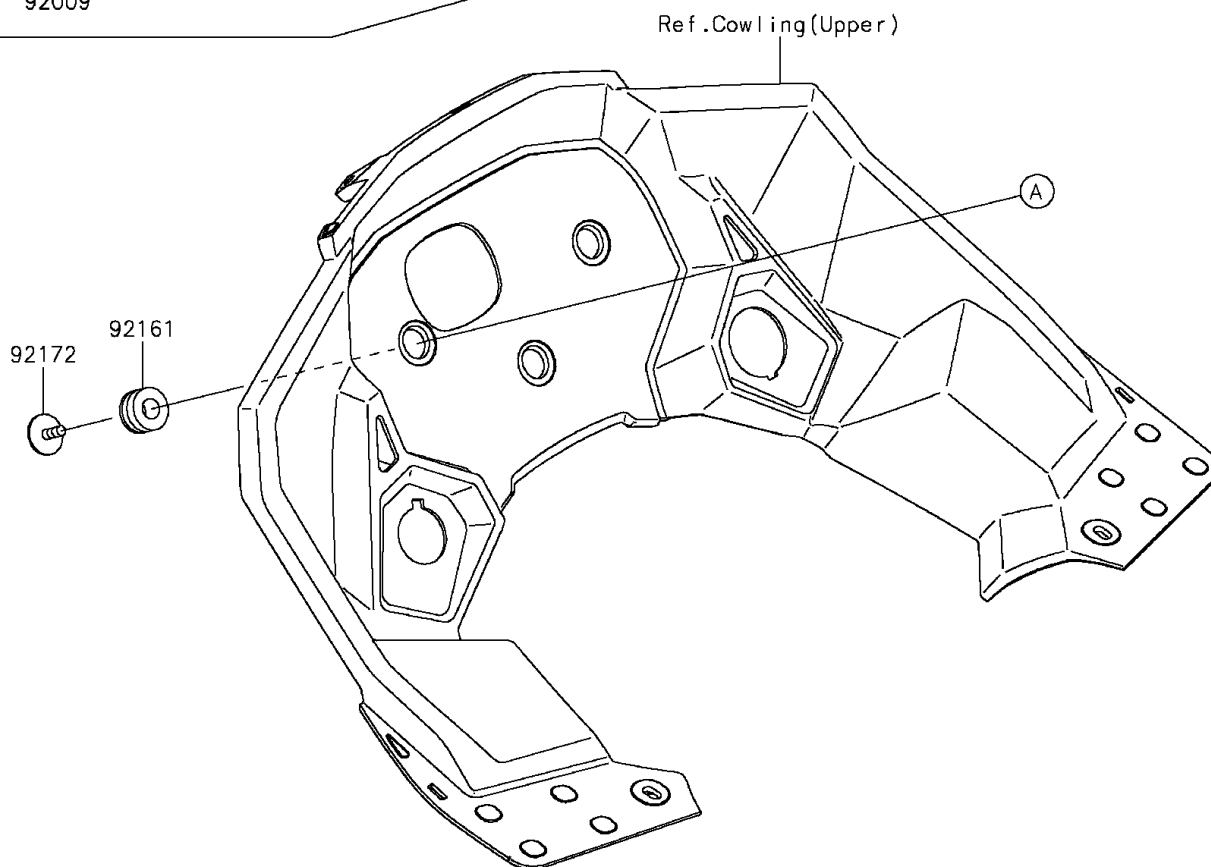

2016 VERSYS® 1000 LT

Kawasaki

Let the Good Times Roll®

PARTS DIAGRAM

Meter(s)

F2530

2016 VERSYS® 1000 LT

PARTS LIST

Meter(s)

ITEM NAME

PART NUMBER

QUANTITY
