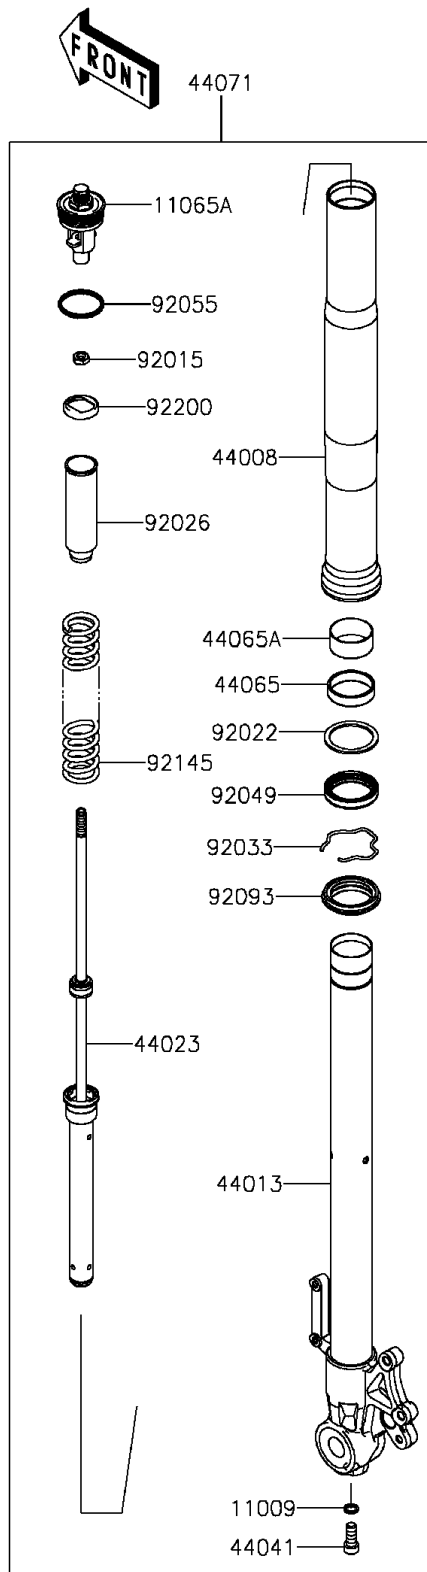

2016 VERSYS® 1000 LT

PARTS DIAGRAM

Front Fork

F2340

2016 VERSYS® 1000 LT

PARTS LIST

Front Fork

ITEM NAME

PART NUMBER

QUANTITY
