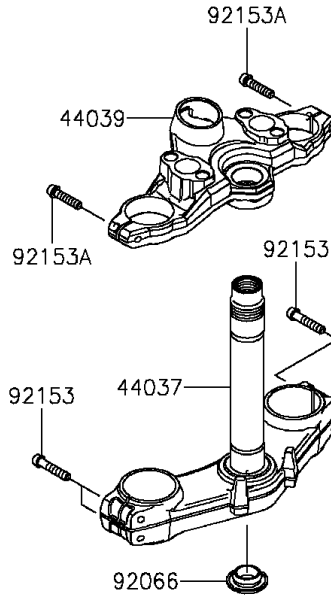

2016 VERSYS® 1000 LT

PARTS DIAGRAM

Front Fork

F2340

2016 VERSYS® 1000 LT

PARTS LIST

Front Fork

ITEM NAME

PART NUMBER

QUANTITY
