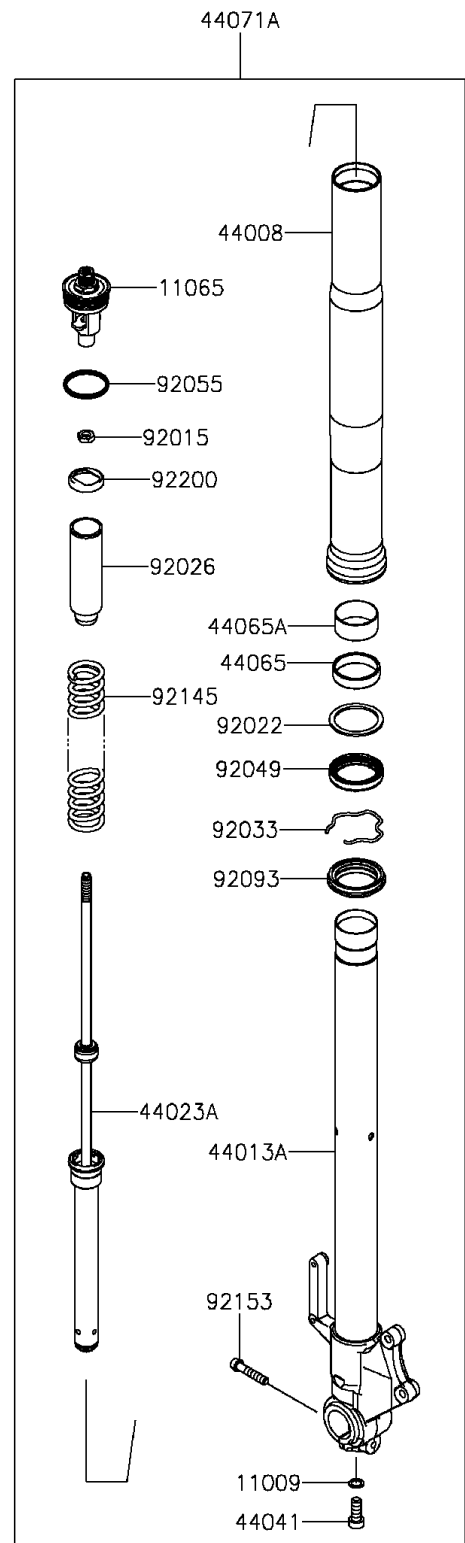

2016 VERSYS® 1000 LT

PARTS DIAGRAM

Front Fork

F2340

2016 VERSYS® 1000 LT

PARTS LIST

Front Fork

ITEM NAME

PART NUMBER

QUANTITY
