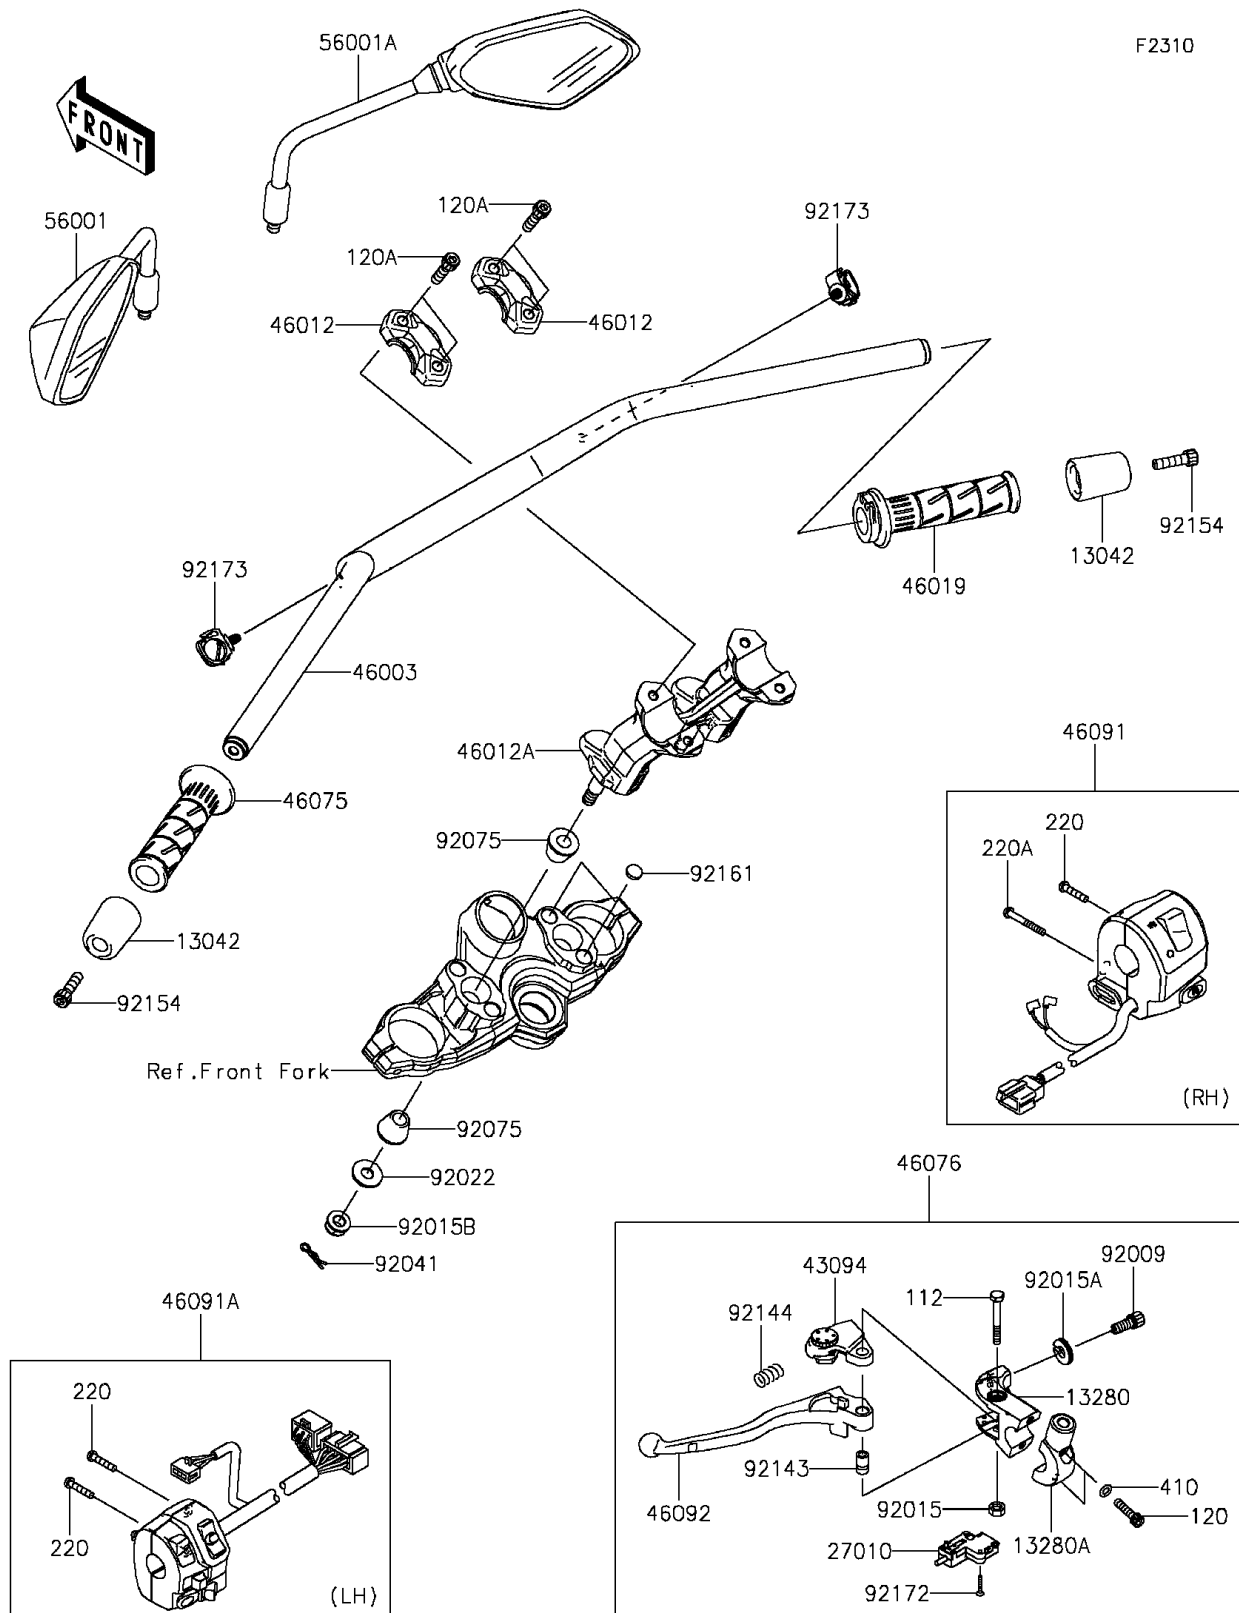

2016 VERSYS® 1000 LT

PARTS DIAGRAM

Handlebar

2016 VERSYS® 1000 LT

PARTS LIST

Handlebar

ITEM NAME

PART NUMBER

QUANTITY
