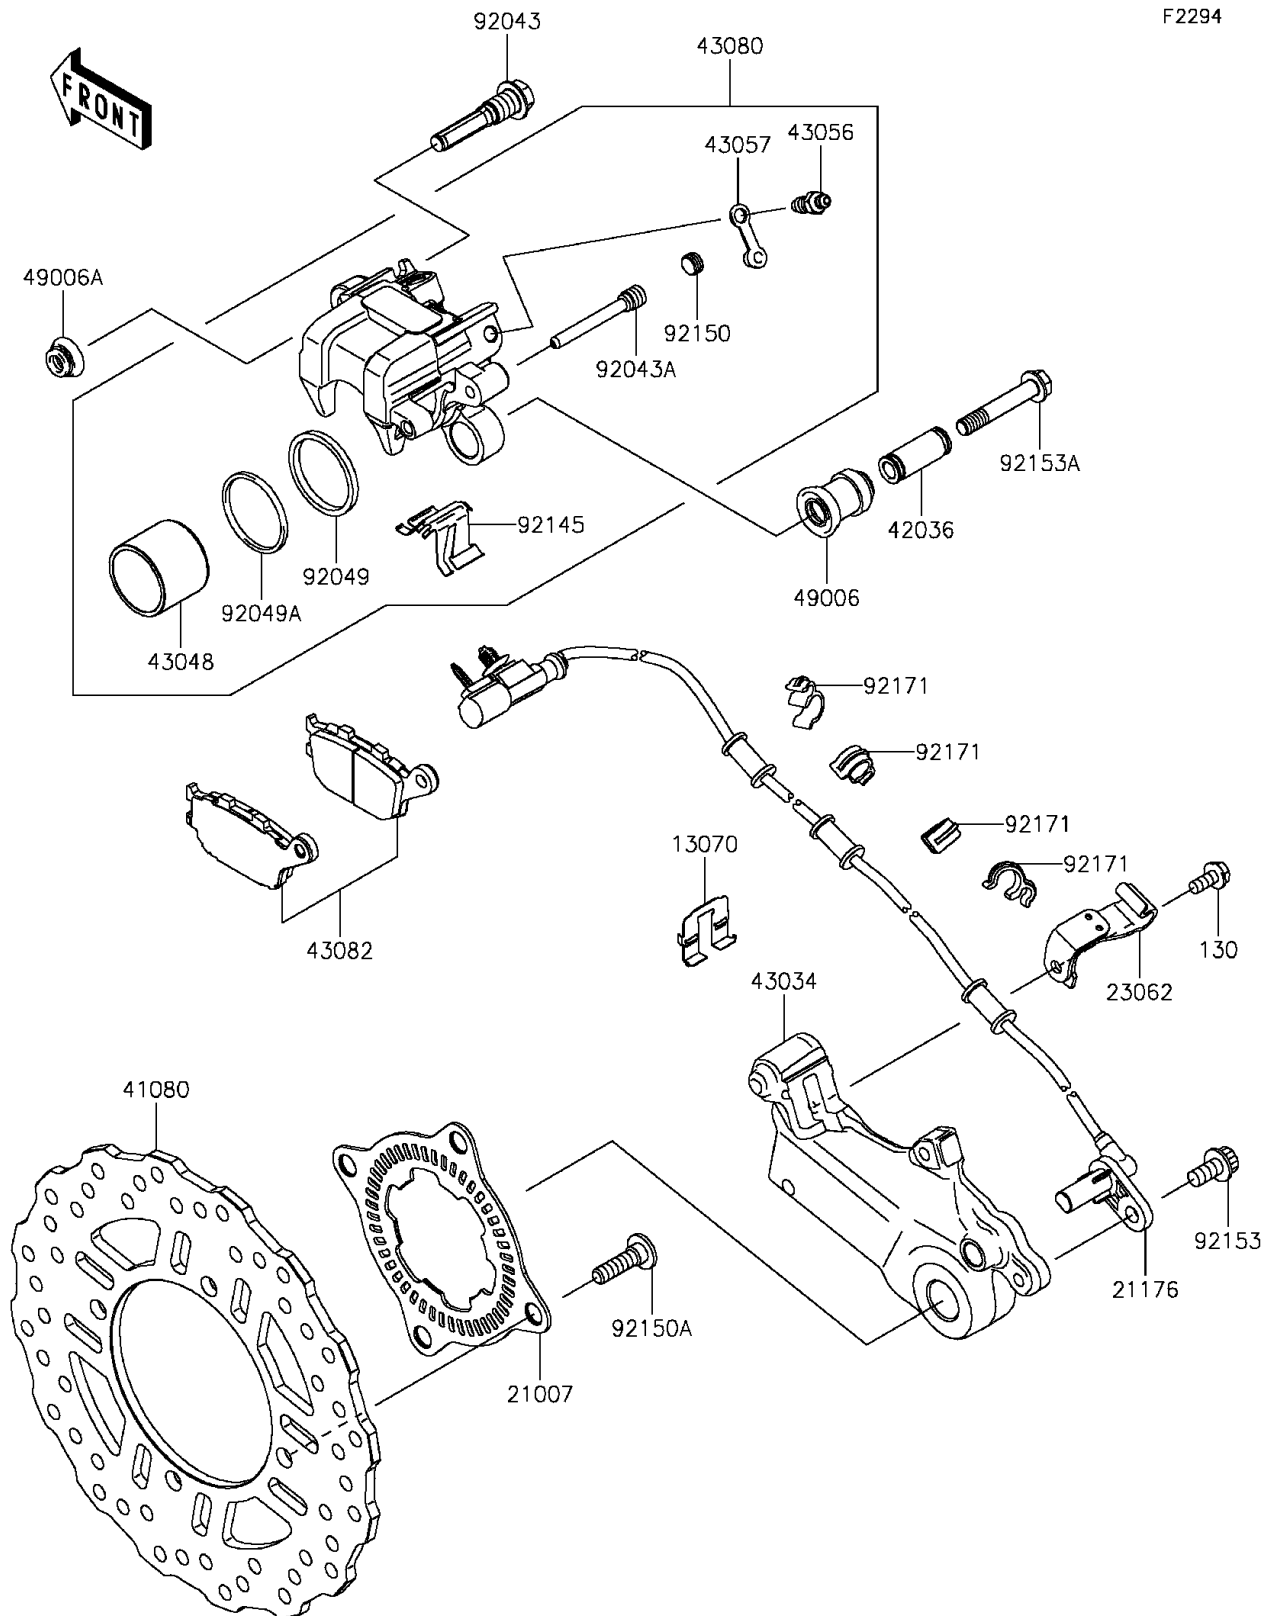

2016 VERSYS® 1000 LT

PARTS DIAGRAM

Rear Brake

2016 VERSYS® 1000 LT

PARTS LIST

Rear Brake

ITEM NAME

PART NUMBER

QUANTITY
