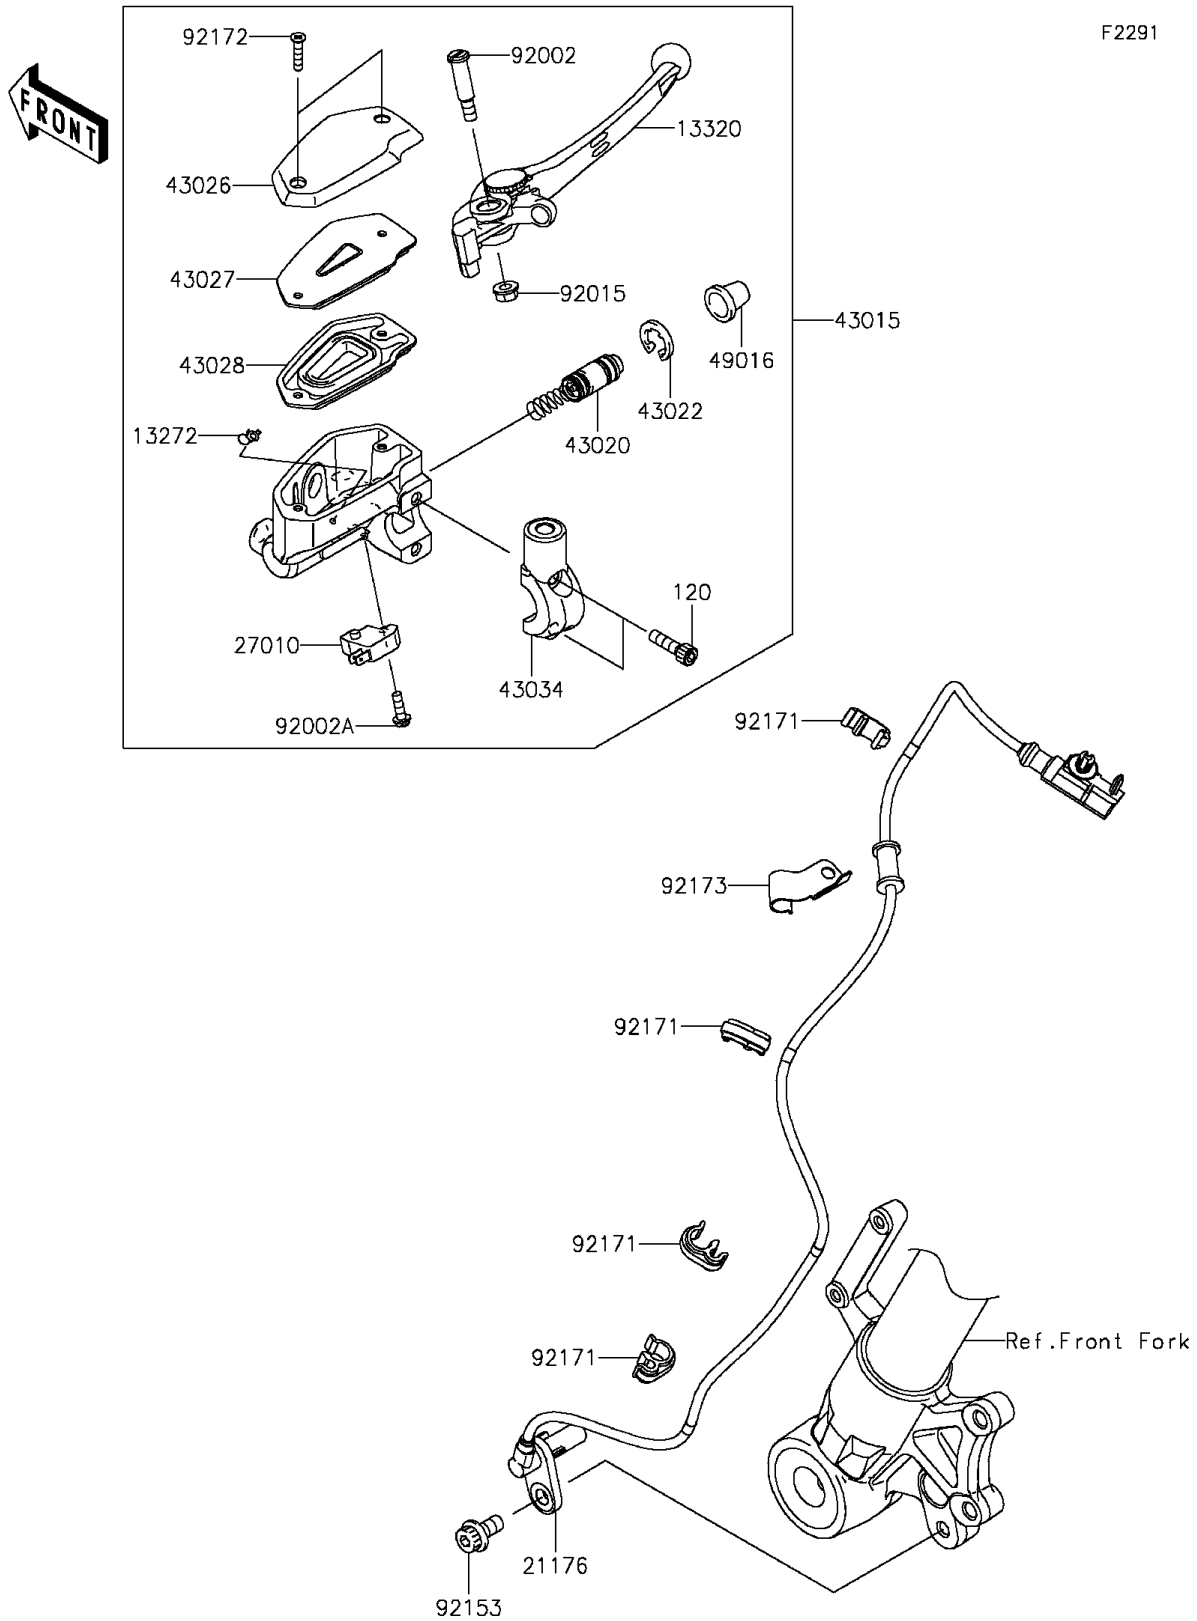

2016 VERSYS® 1000 LT

PARTS DIAGRAM

Front Master Cylinder

2016 VERSYS® 1000 LT

PARTS LIST

Front Master Cylinder

ITEM NAME

PART NUMBER

QUANTITY
