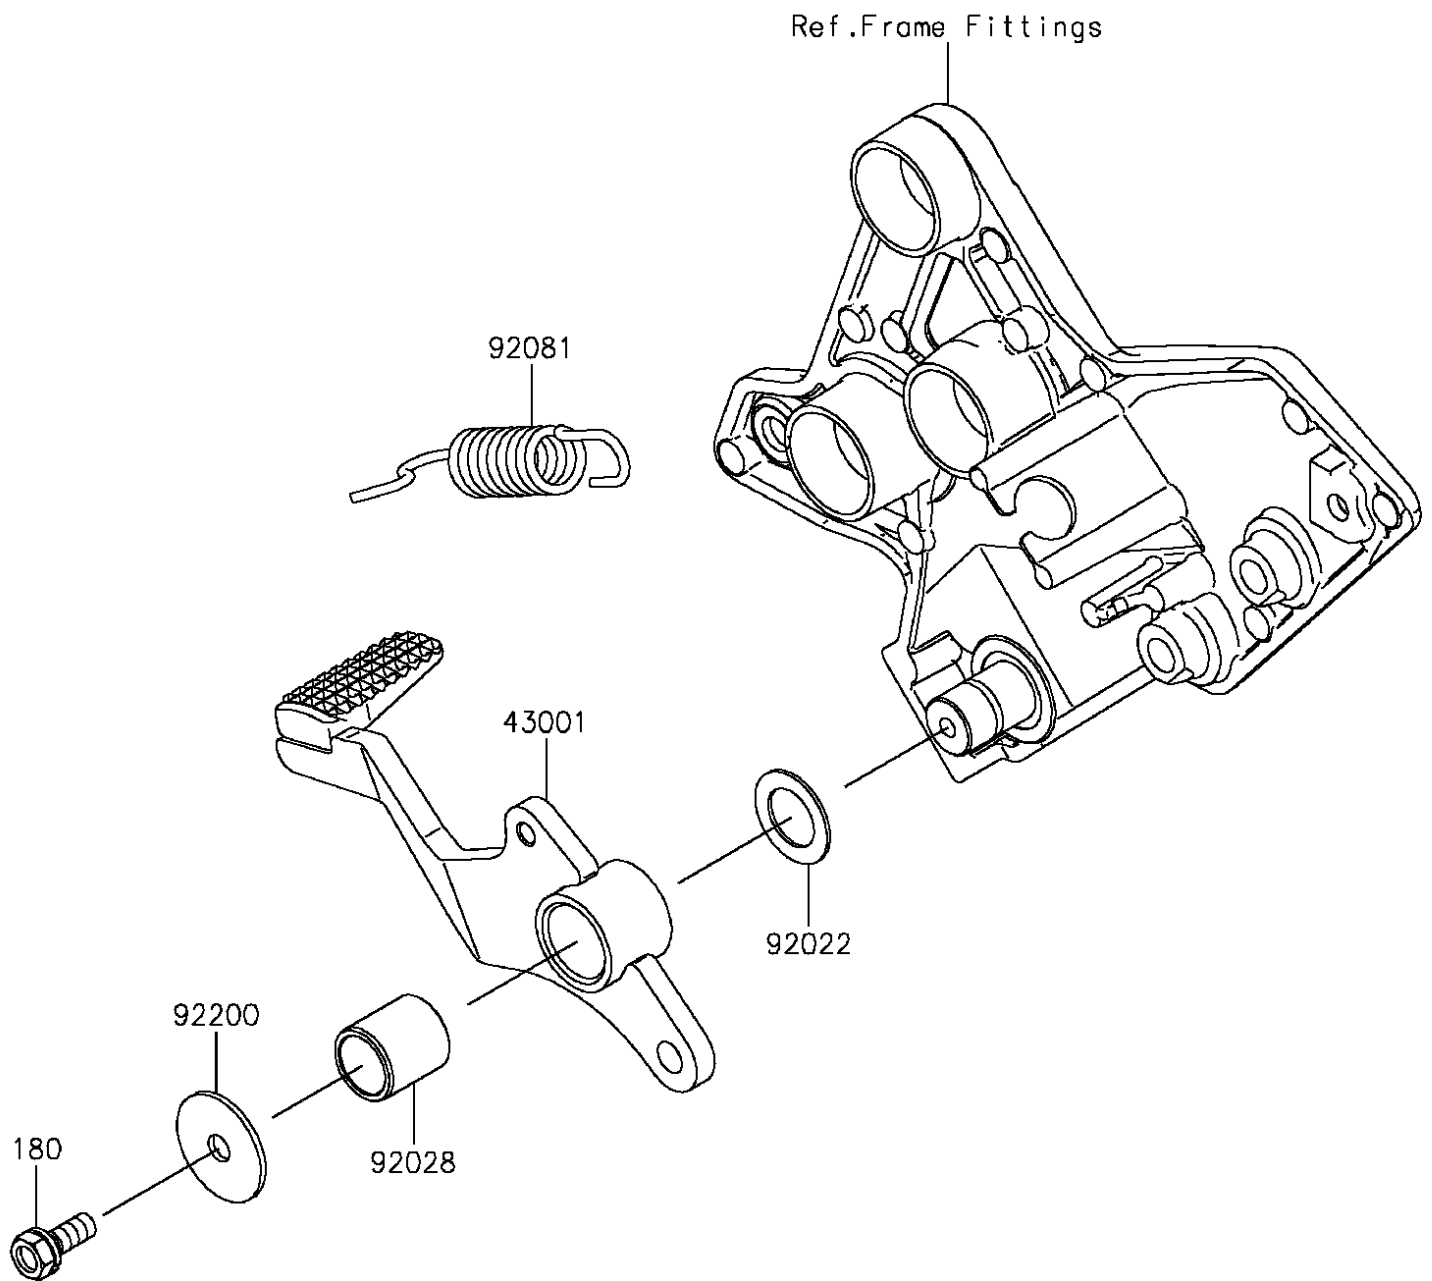

2016 VERSYS® 1000 LT

PARTS DIAGRAM

Brake Pedal

F2260

2016 VERSYS® 1000 LT

PARTS LIST

Brake Pedal

ITEM NAME

PART NUMBER

QUANTITY
