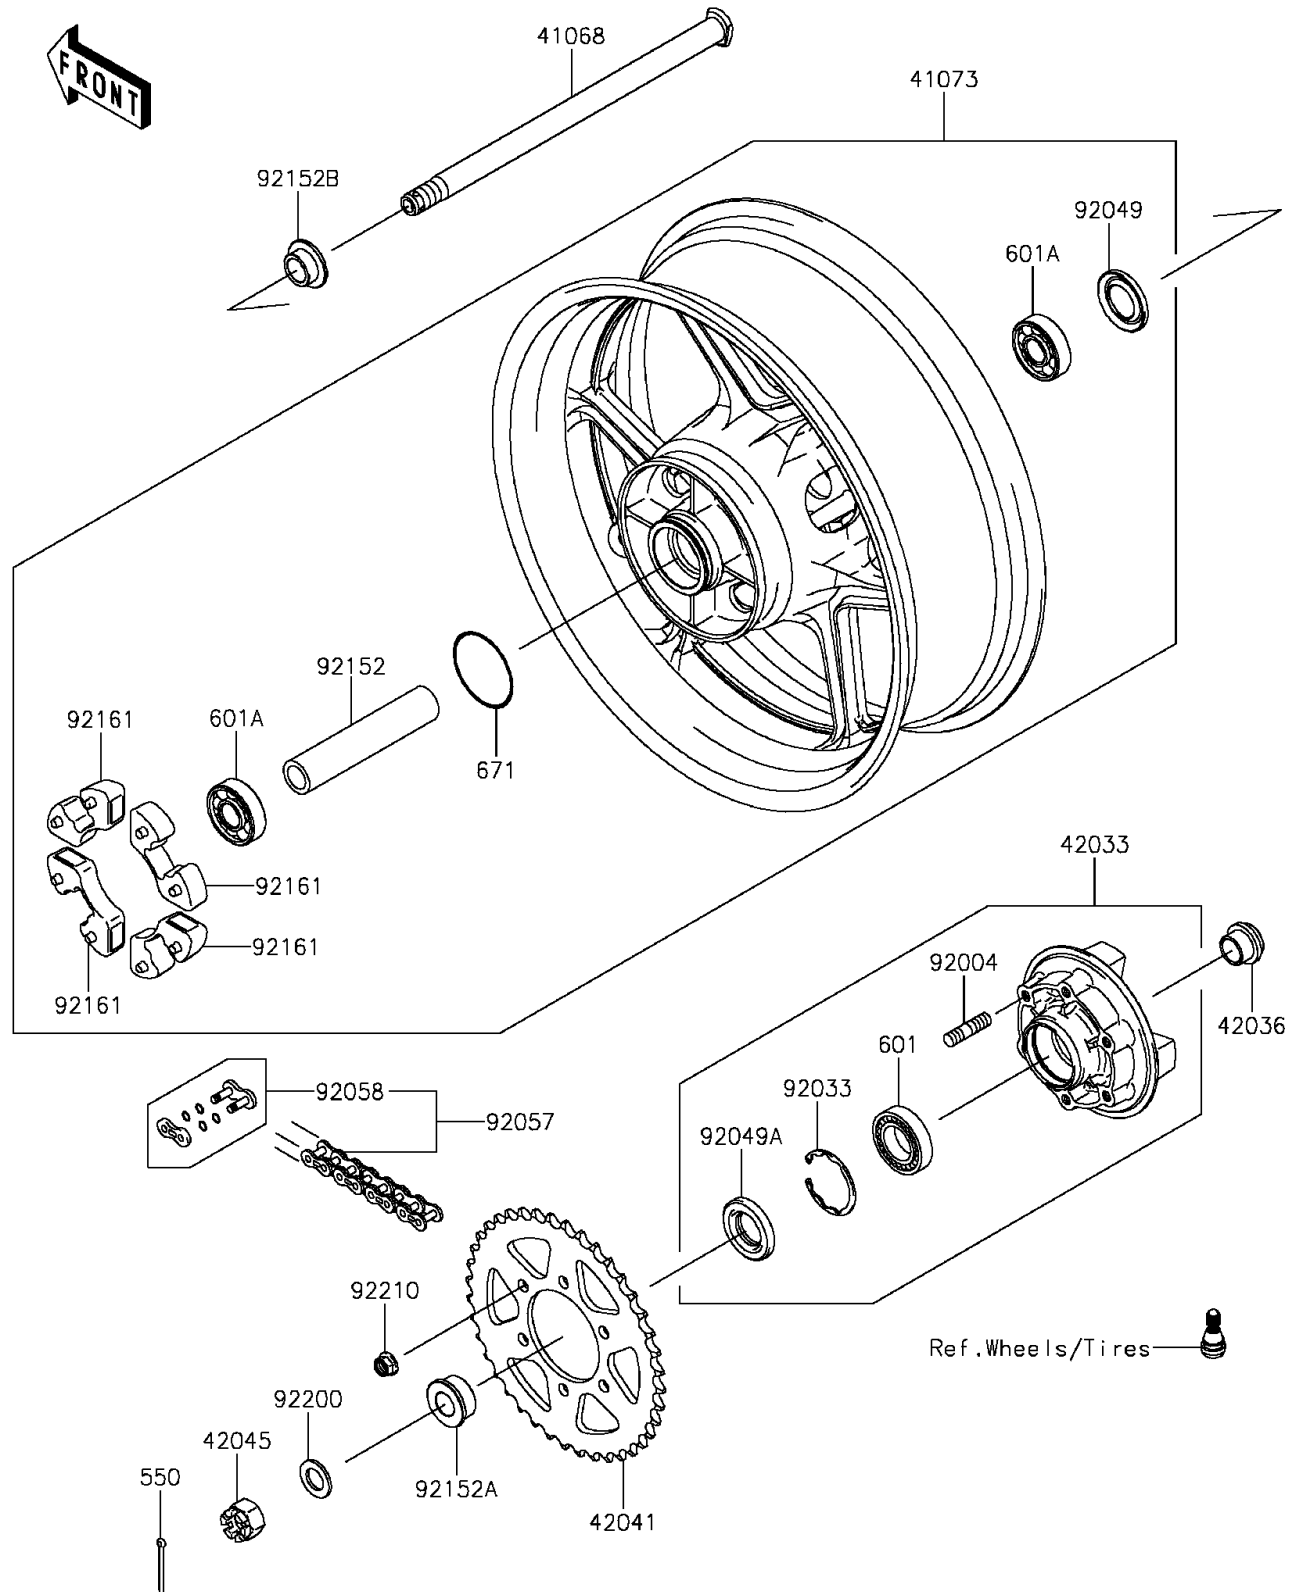

2016 VERSYS® 1000 LT

PARTS DIAGRAM

Rear Hub

F2240

2016 VERSYS® 1000 LT

PARTS LIST

Rear Hub

ITEM NAME

PART NUMBER

QUANTITY
