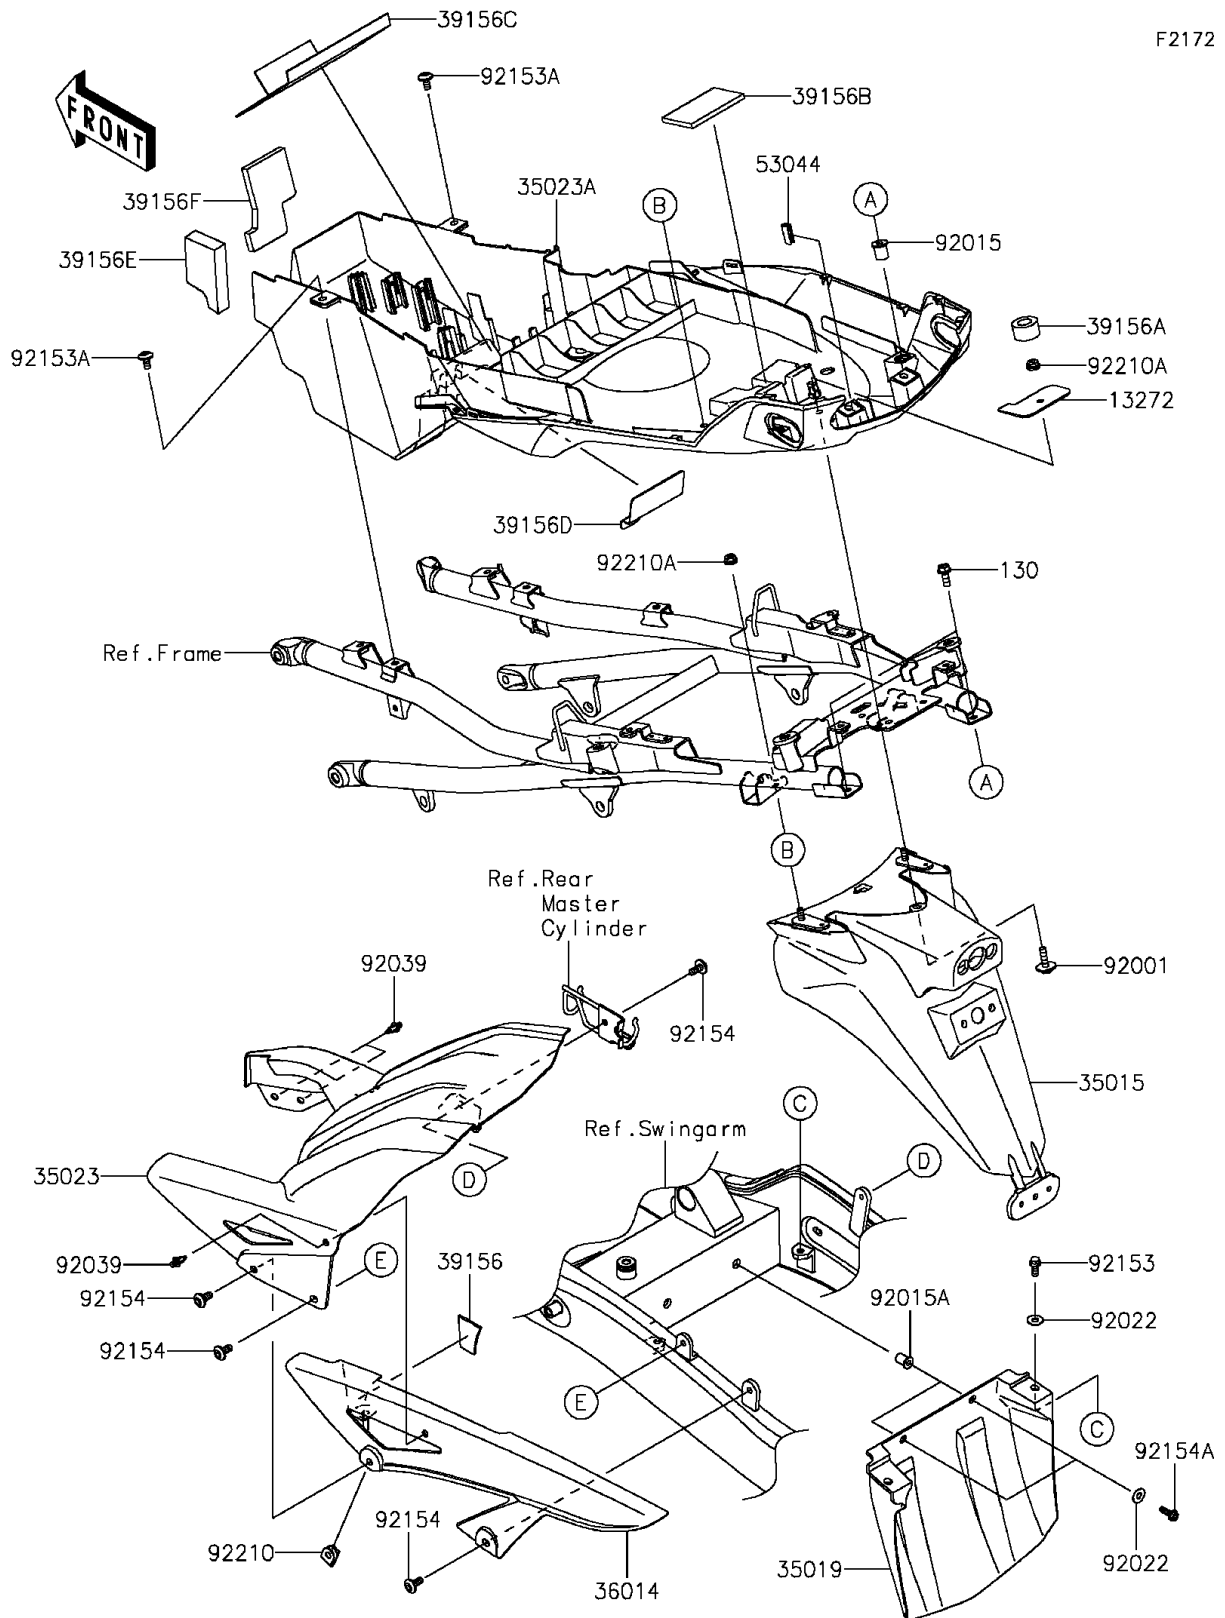

2016 VERSYS® 1000 LT

PARTS DIAGRAM

Rear Fender(s)

F2172

2016 VERSYS® 1000 LT

PARTS LIST

Rear Fender(s)

ITEM NAME

PART NUMBER

QUANTITY
