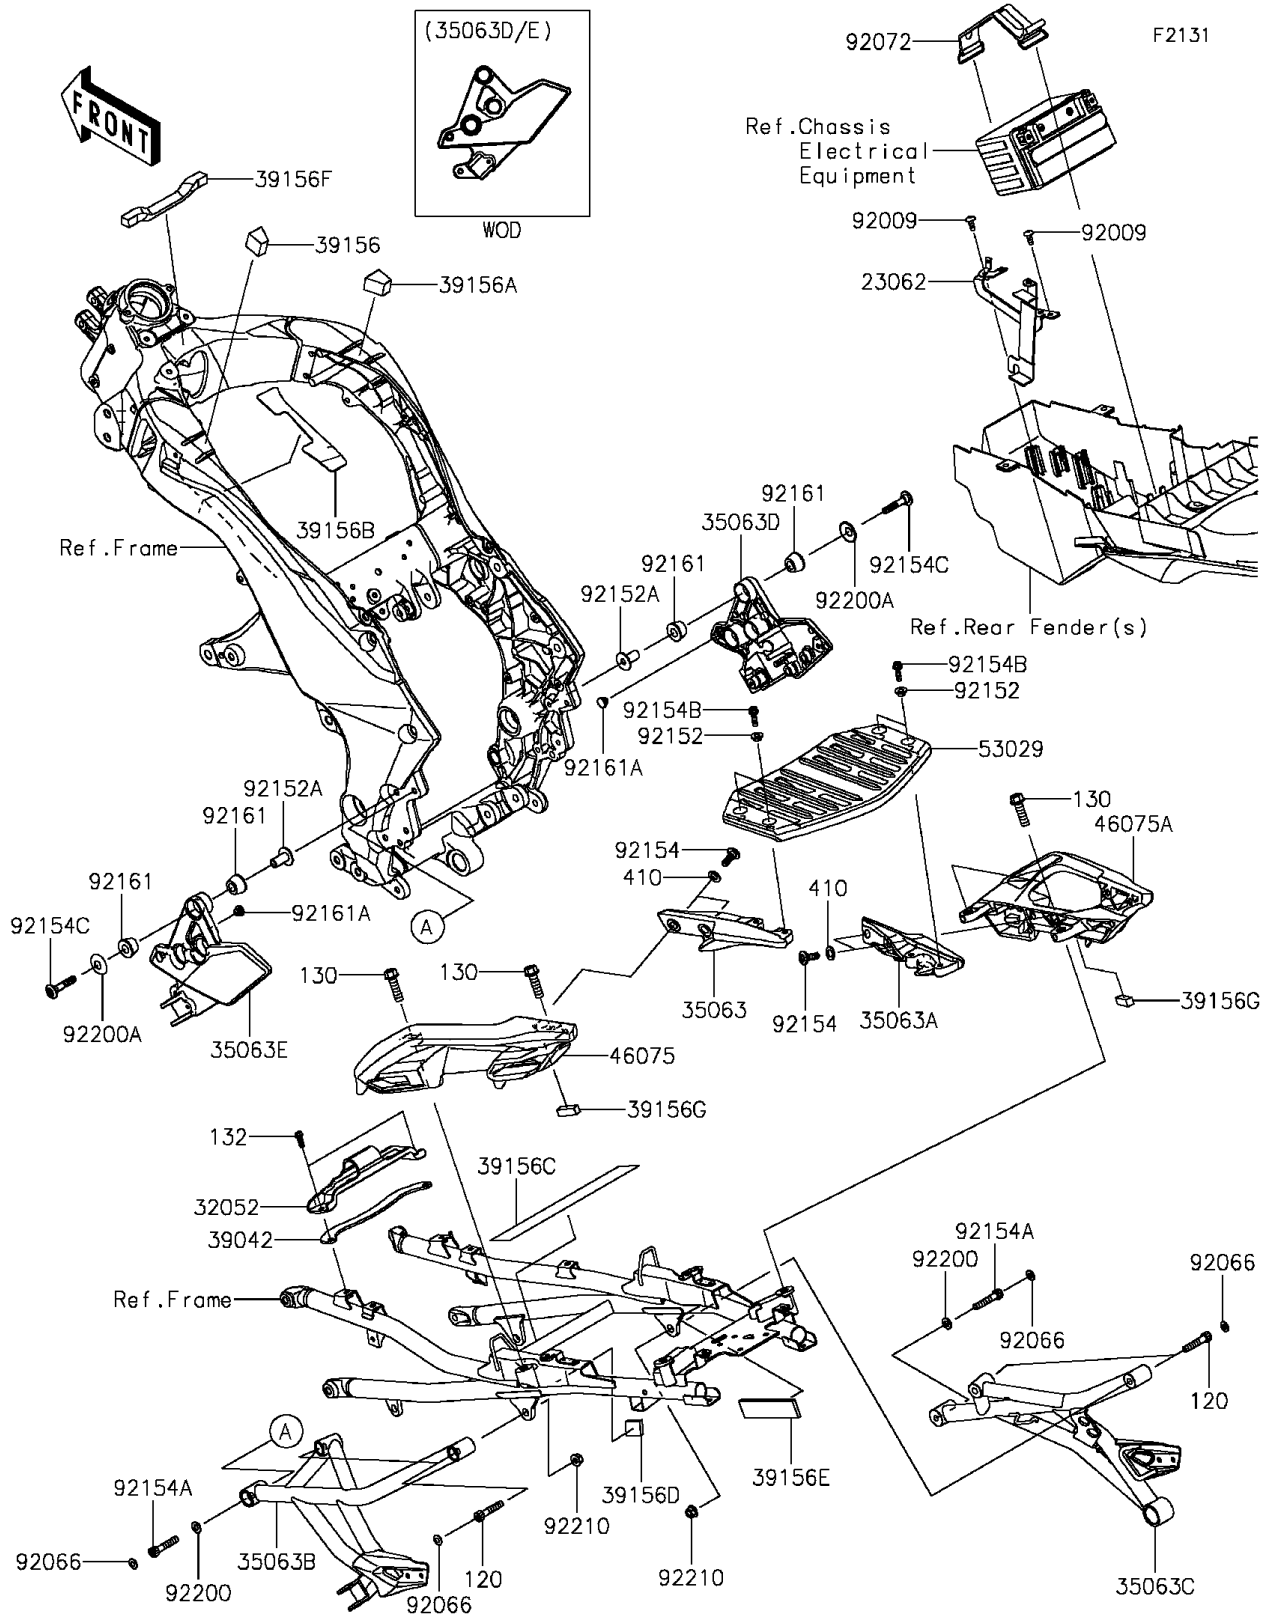

2016 VERSYS® 1000 LT

PARTS DIAGRAM

Frame Fittings

2016 VERSYS® 1000 LT

PARTS LIST

Frame Fittings

ITEM NAME	PART NUMBER	QUANTITY
-----------	-------------	----------
