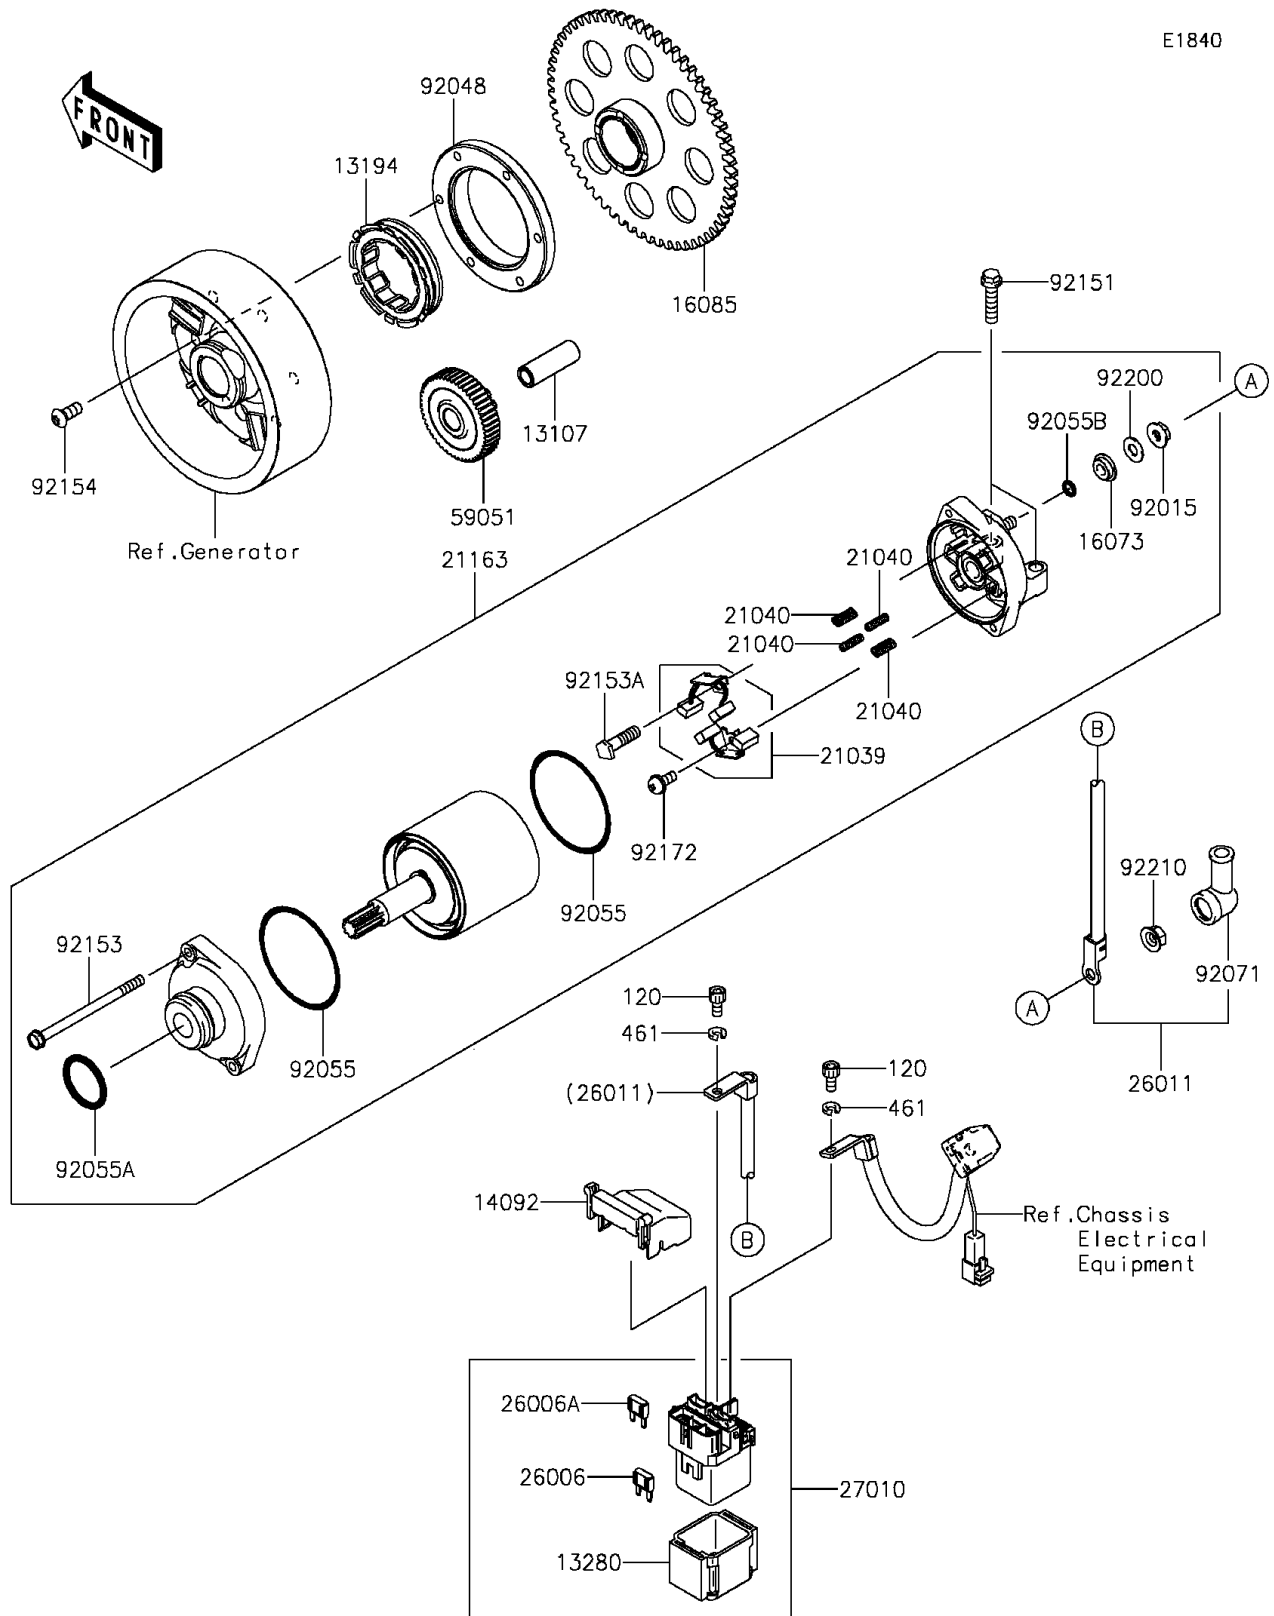

2016 VERSYS® 1000 LT

PARTS DIAGRAM

Starter Motor

2016 VERSYS® 1000 LT

PARTS LIST

Starter Motor

ITEM NAME

PART NUMBER

QUANTITY
