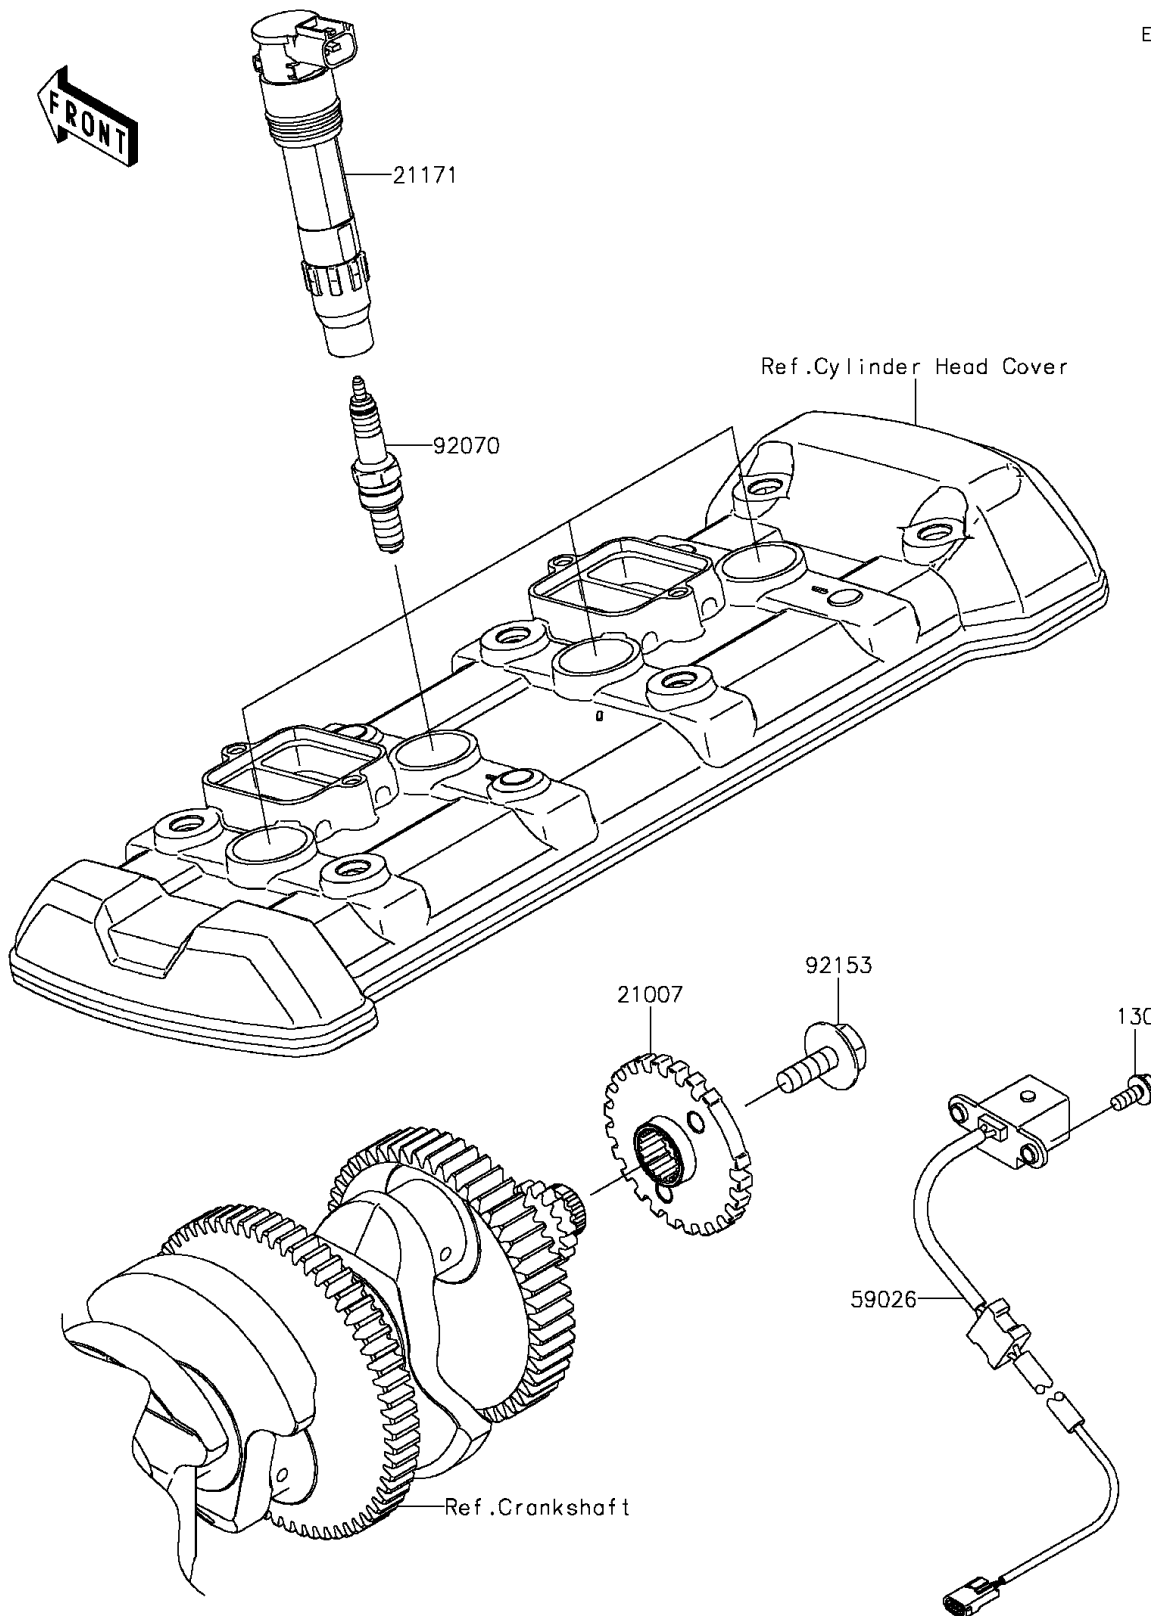

2016 VERSYS® 1000 LT

PARTS DIAGRAM

Ignition System

E1830

2016 VERSYS® 1000 LT

PARTS LIST

Ignition System

ITEM NAME

PART NUMBER

QUANTITY
