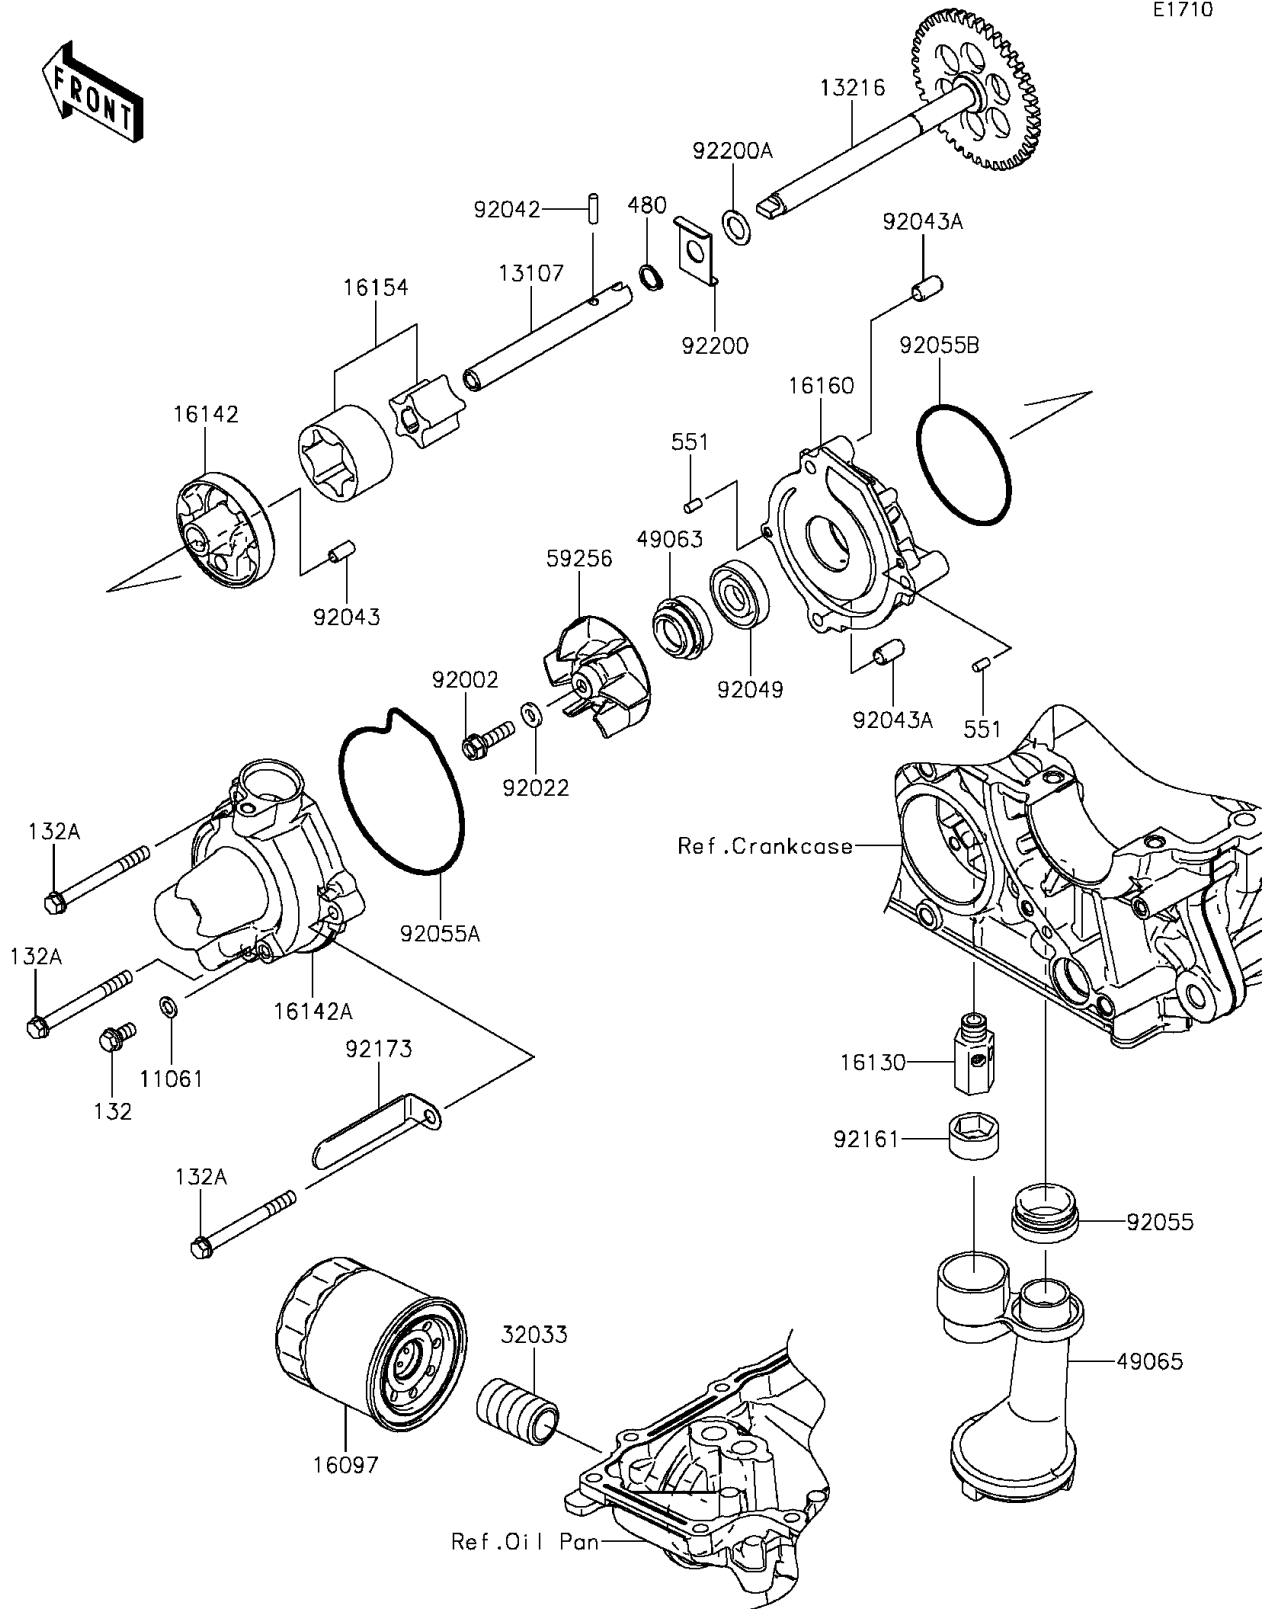

2016 VERSYS® 1000 LT

PARTS DIAGRAM

Oil Pump

E1710

2016 VERSYS® 1000 LT

PARTS LIST

Oil Pump

ITEM NAME

PART NUMBER

QUANTITY
