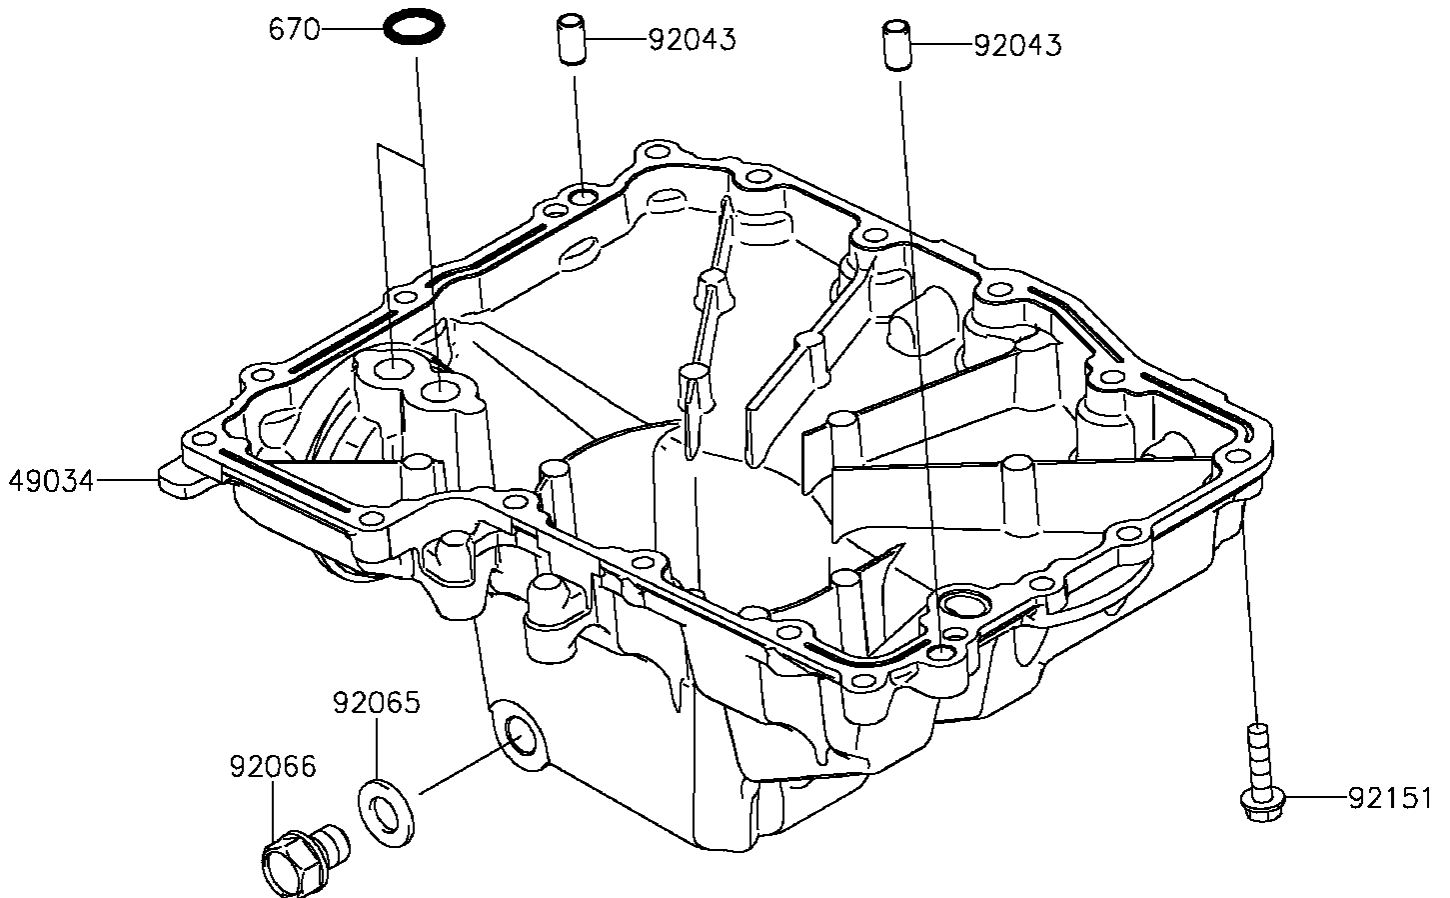

2016 VERSYS® 1000 LT

PARTS DIAGRAM

Oil Pan

E1434

2016 VERSYS® 1000 LT

PARTS LIST

Oil Pan

ITEM NAME

PART NUMBER

QUANTITY
