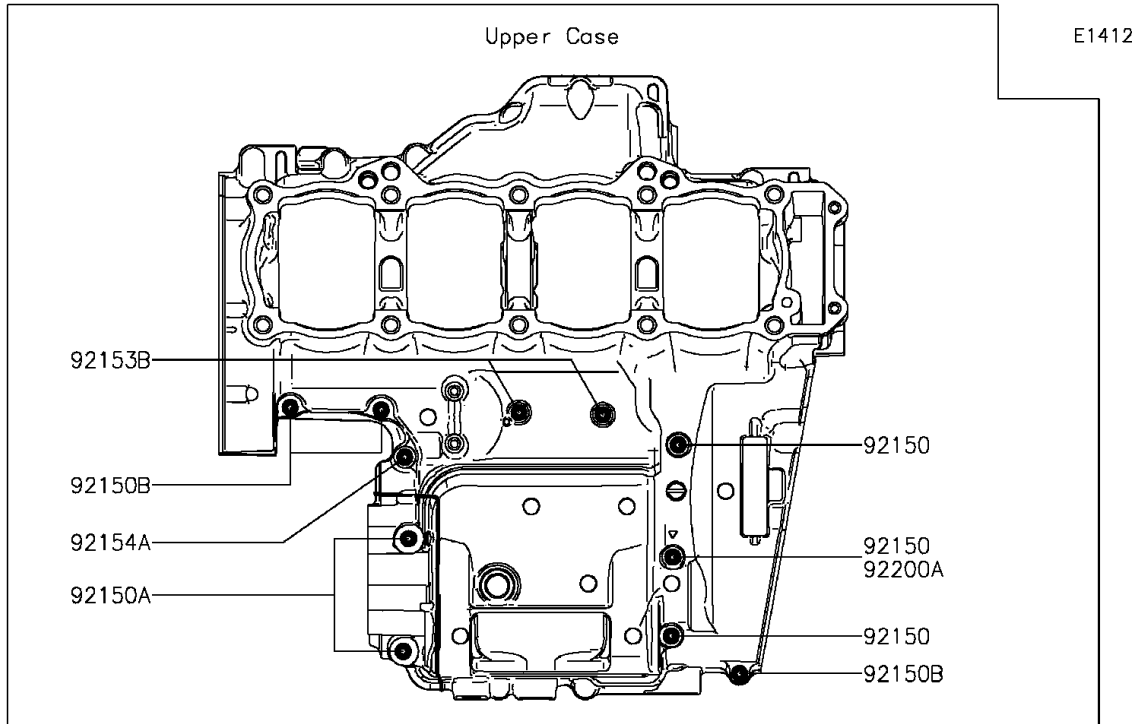

2015 VERSYS® 1000 ABS

PARTS DIAGRAM

Crankcase Bolt Pattern

2015 VERSYS® 1000 ABS

PARTS LIST

Crankcase Bolt Pattern

ITEM NAME

PART NUMBER

QUANTITY
