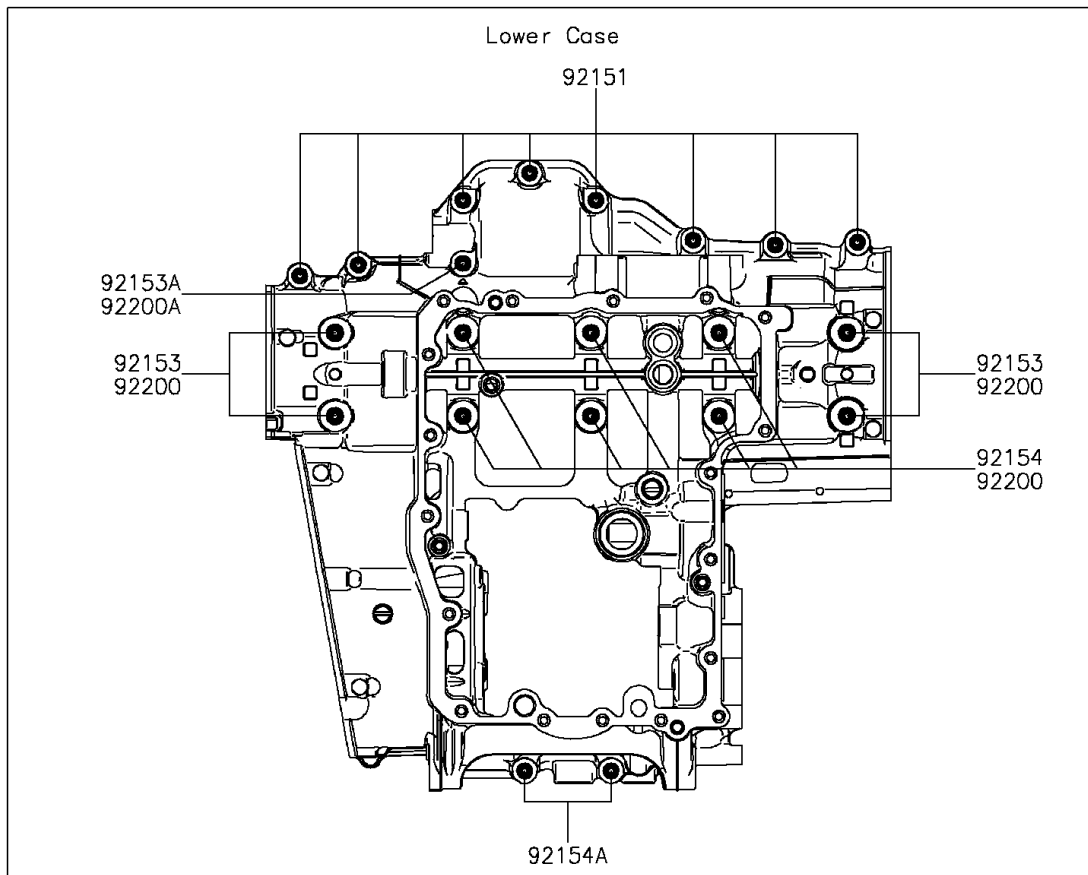

2015 VERSYS® 1000 ABS

PARTS DIAGRAM

Crankcase Bolt Pattern

2015 VERSYS® 1000 ABS

PARTS LIST

Crankcase Bolt Pattern

ITEM NAME

PART NUMBER

QUANTITY
