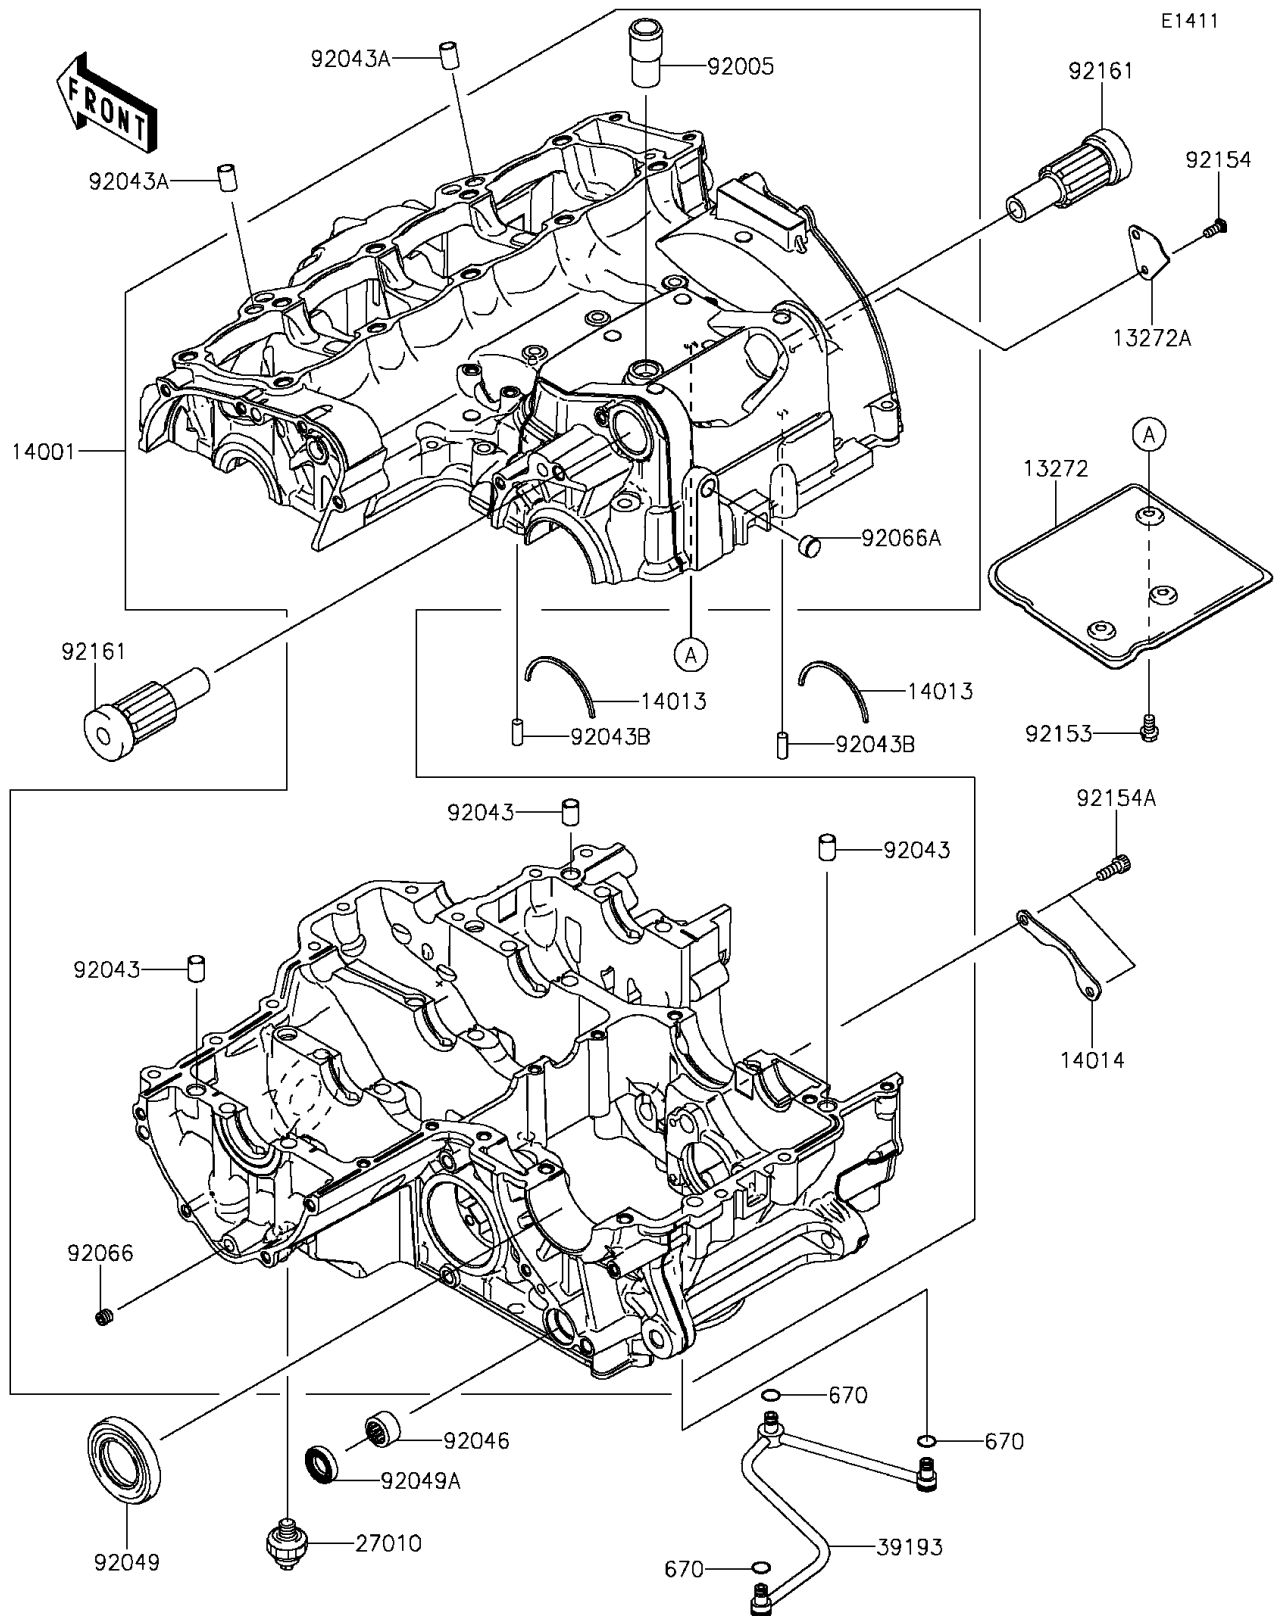

2016 VERSYS® 1000 LT

PARTS DIAGRAM

Crankcase

2016 VERSYS® 1000 LT

PARTS LIST

Crankcase

ITEM NAME

PART NUMBER

QUANTITY
