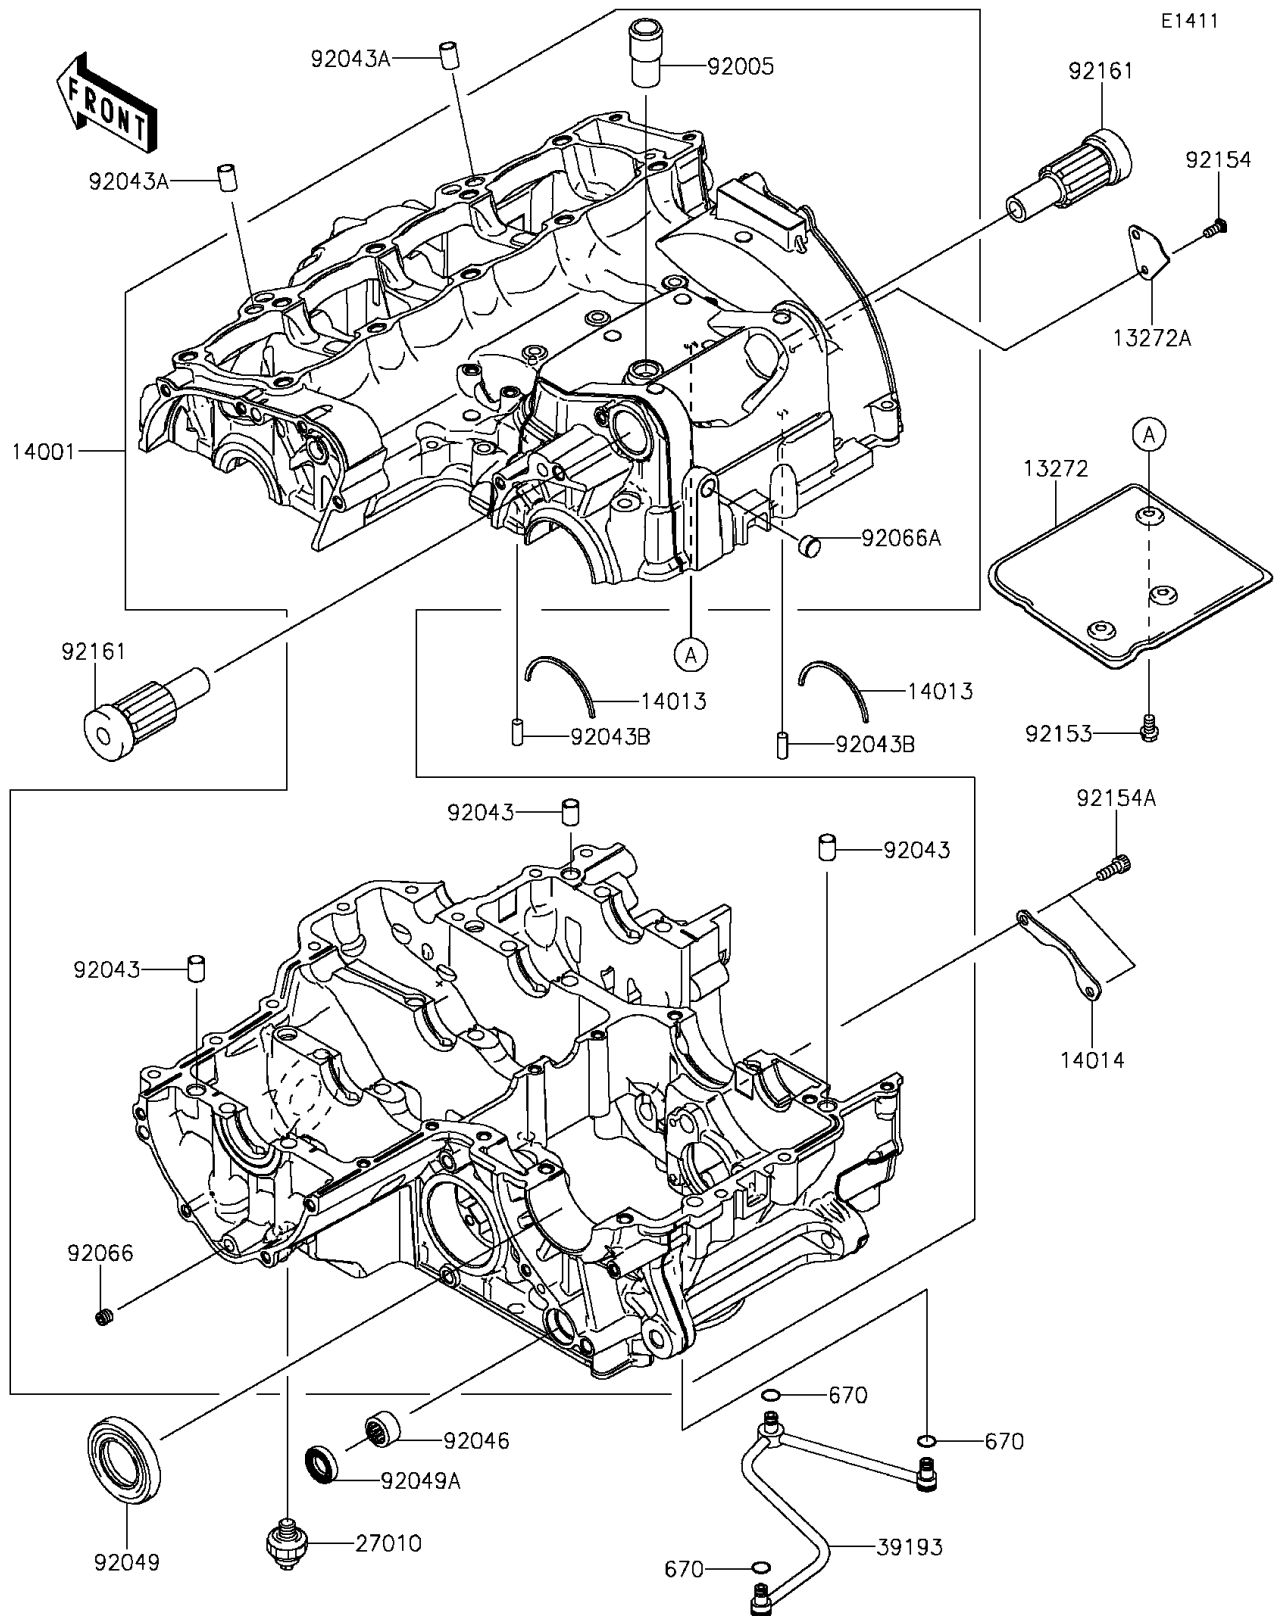

2015 VERSYS® 1000 ABS

PARTS DIAGRAM

Crankcase

2015 VERSYS® 1000 ABS

PARTS LIST

Crankcase

ITEM NAME

PART NUMBER

QUANTITY
