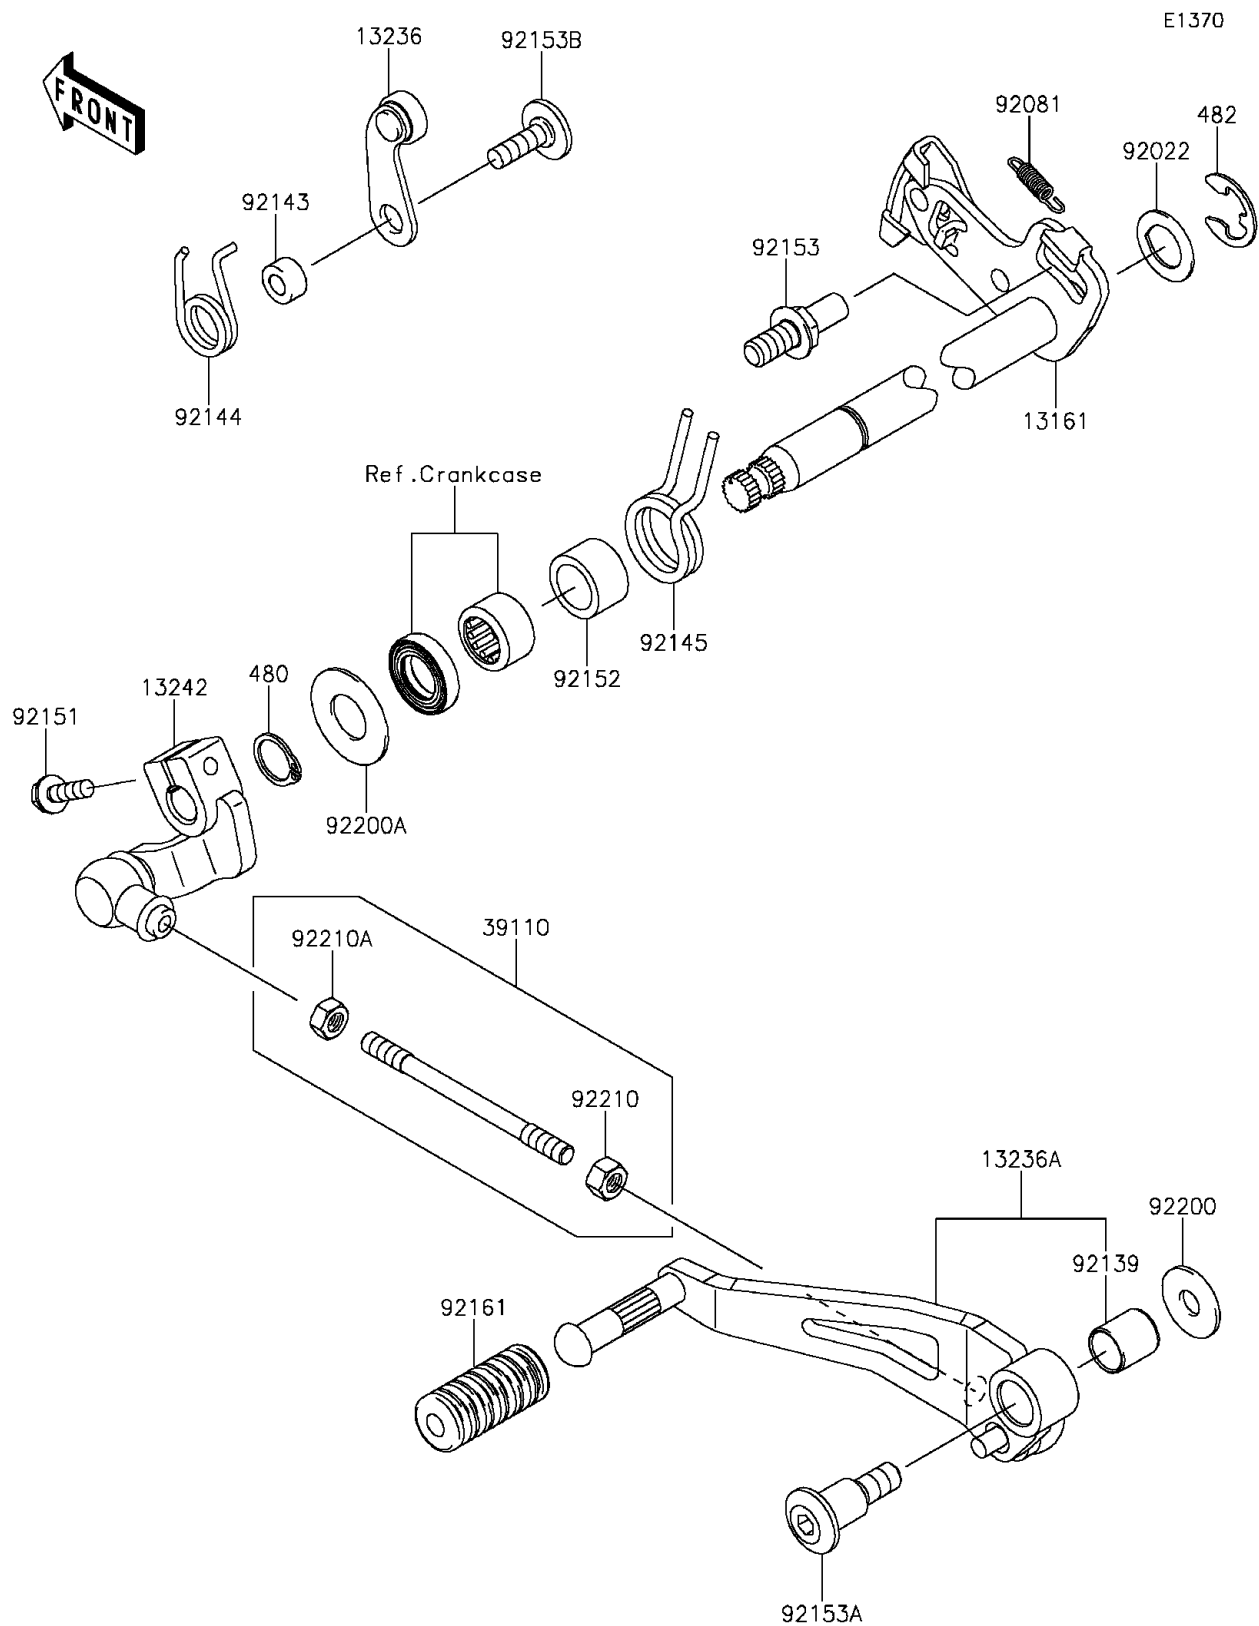

2016 VERSYS® 1000 LT

PARTS DIAGRAM

Gear Change Mechanism

2016 VERSYS® 1000 LT

PARTS LIST

Gear Change Mechanism

ITEM NAME

PART NUMBER

QUANTITY
