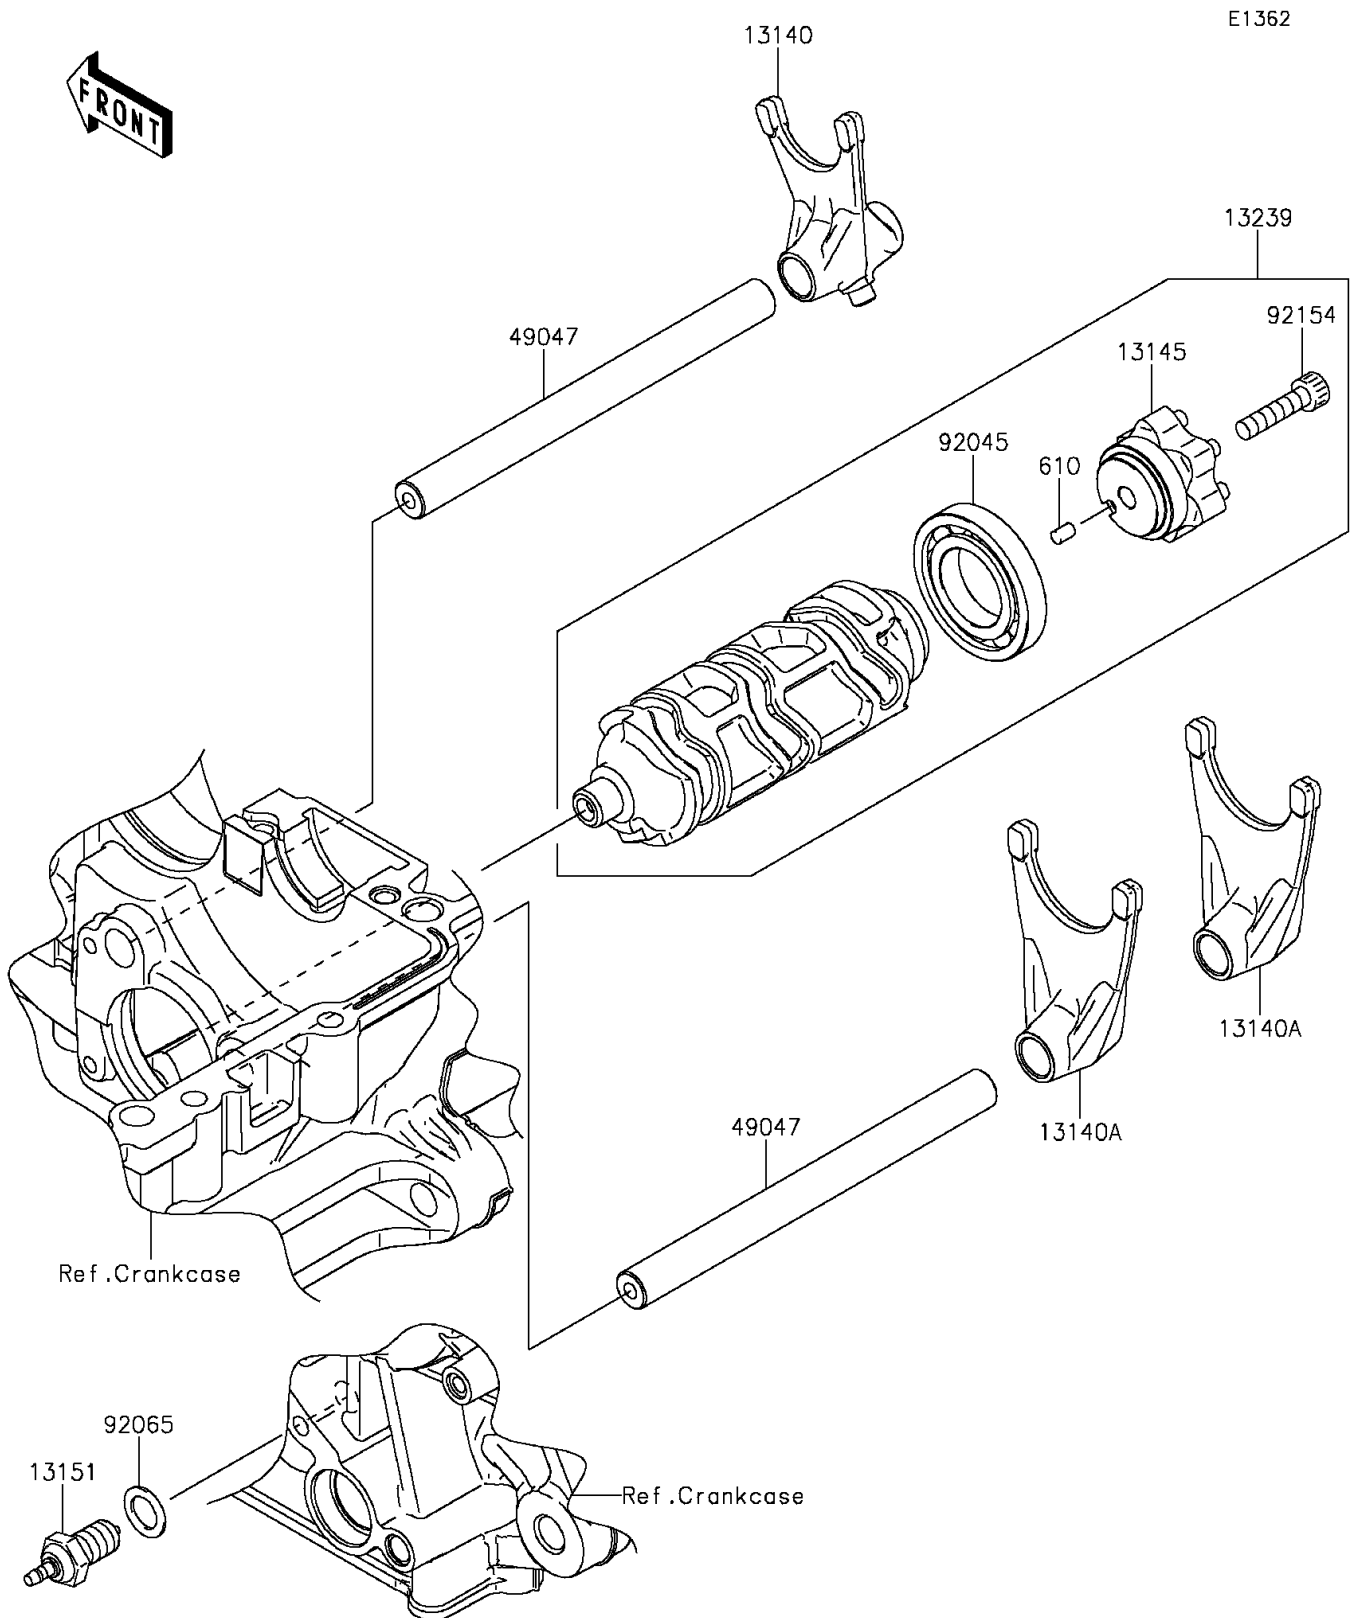

2015 VERSYS® 1000 ABS

PARTS DIAGRAM

Gear Change Drum/Shift Fork(s)

2015 VERSYS® 1000 ABS

PARTS LIST

Gear Change Drum/Shift Fork(s)

ITEM NAME

PART NUMBER

QUANTITY
