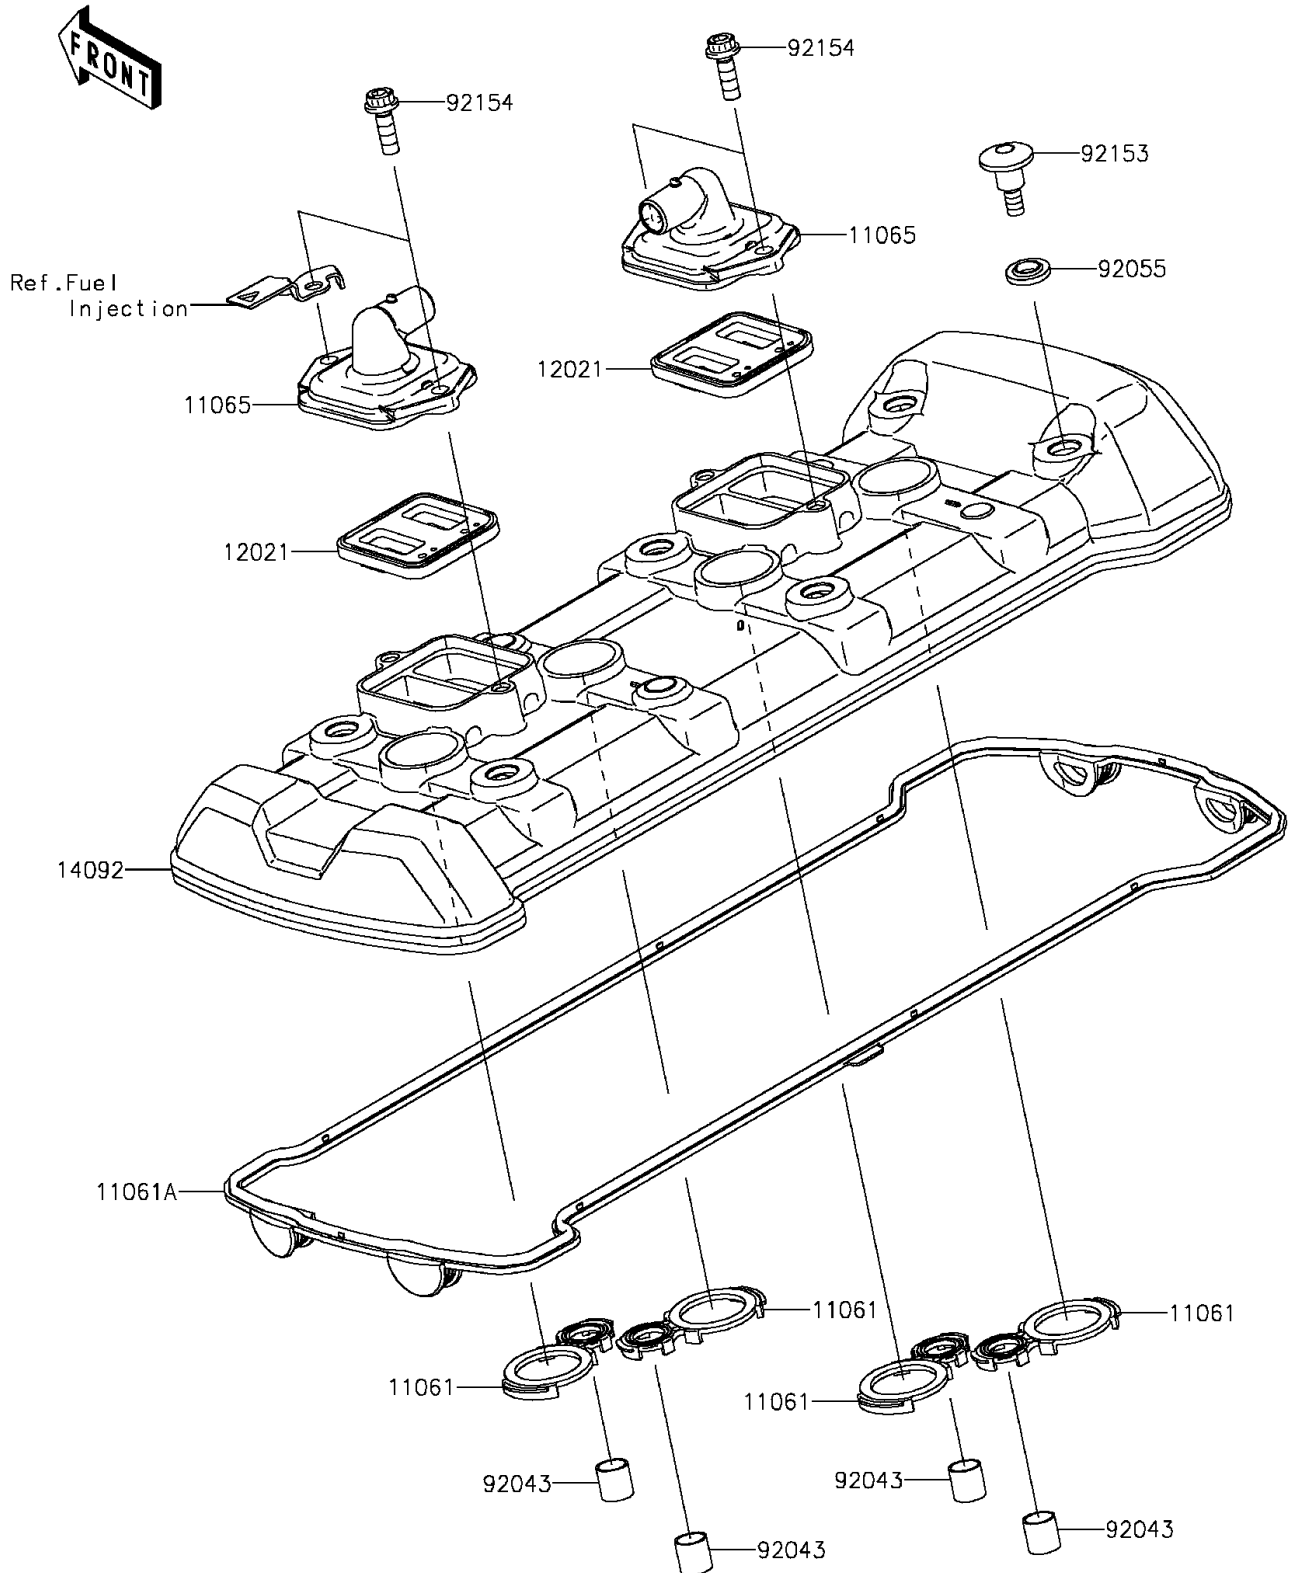

# 2016 VERSYS® 1000 LT

## PARTS DIAGRAM Cylinder Head Cover

E1112

## PARTS LIST

### Cylinder Head Cover

**ITEM NAME**

**PART NUMBER**

**QUANTITY**

---