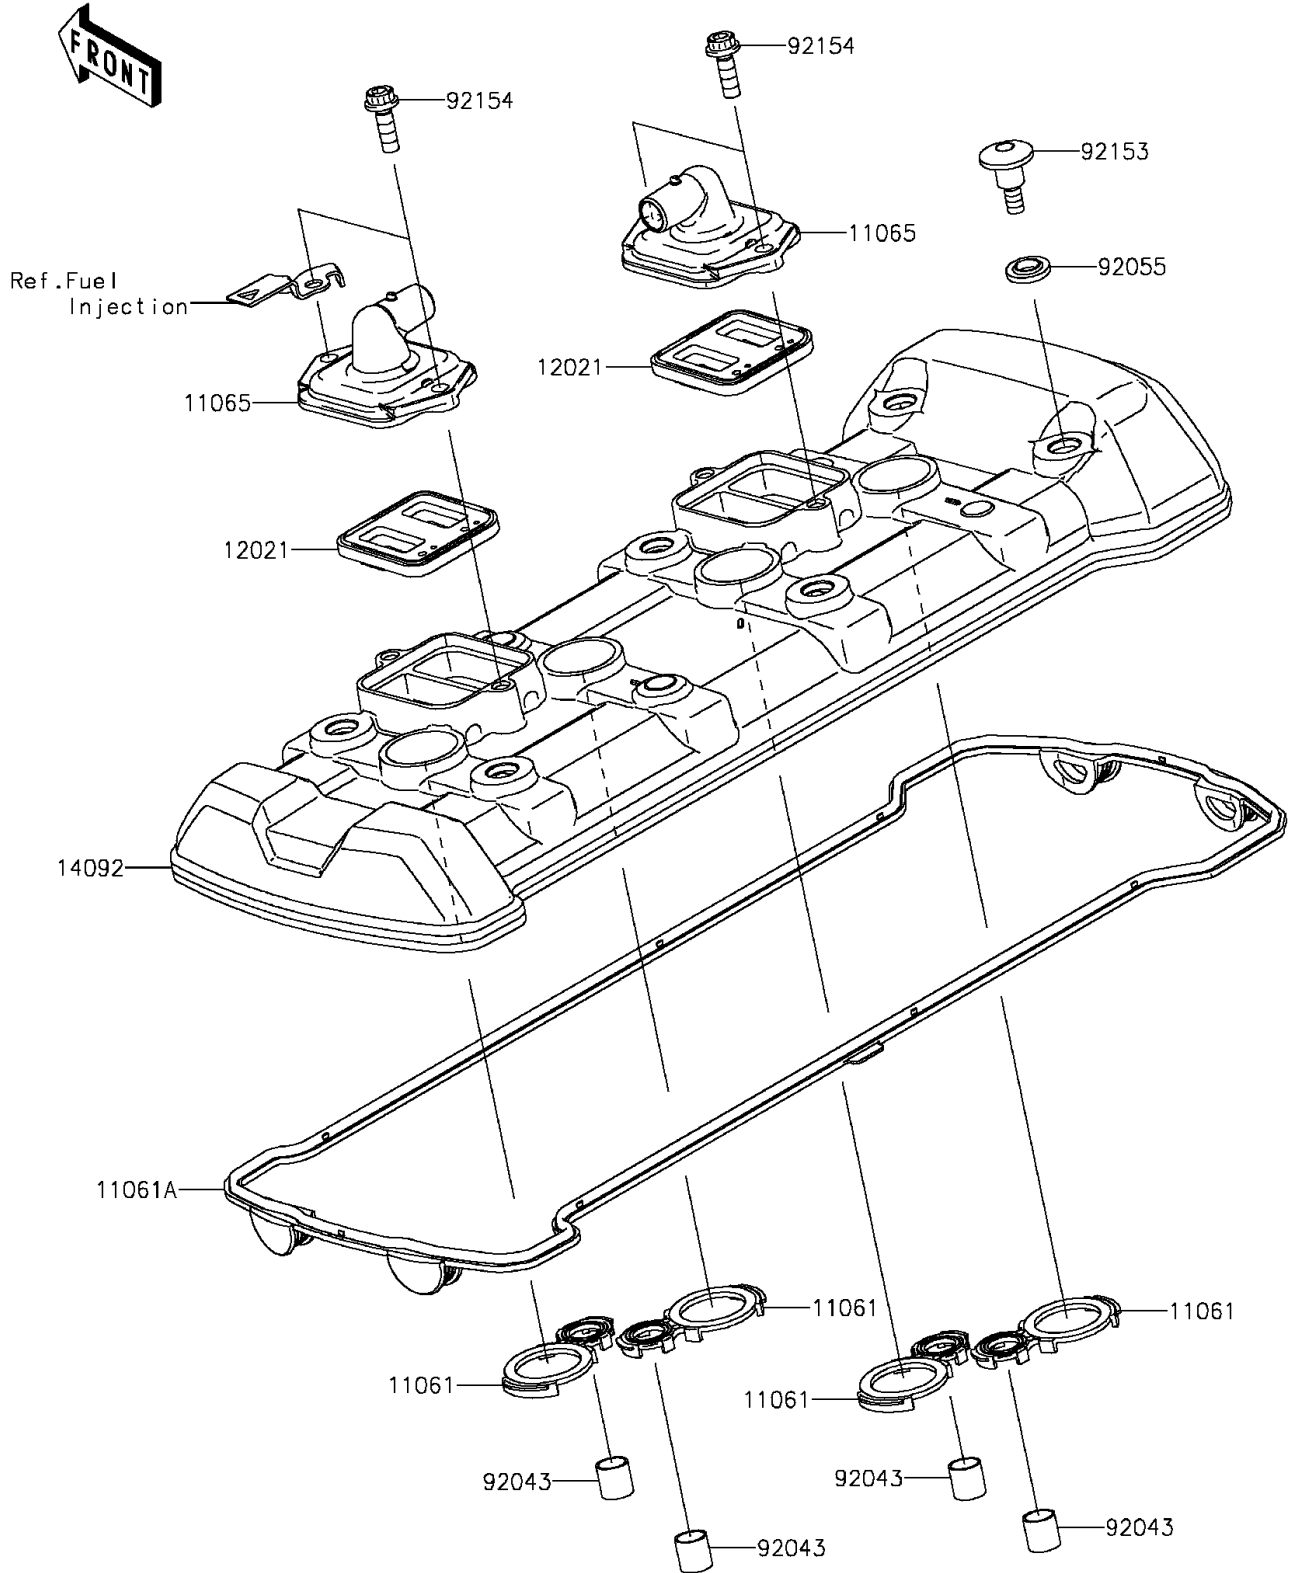

2015 VERSYS® 1000 ABS

PARTS DIAGRAM Cylinder Head Cover

E1112

2015 VERSYS® 1000 ABS

PARTS LIST

Cylinder Head Cover

ITEM NAME	PART NUMBER	QUANTITY
-----------	-------------	----------
