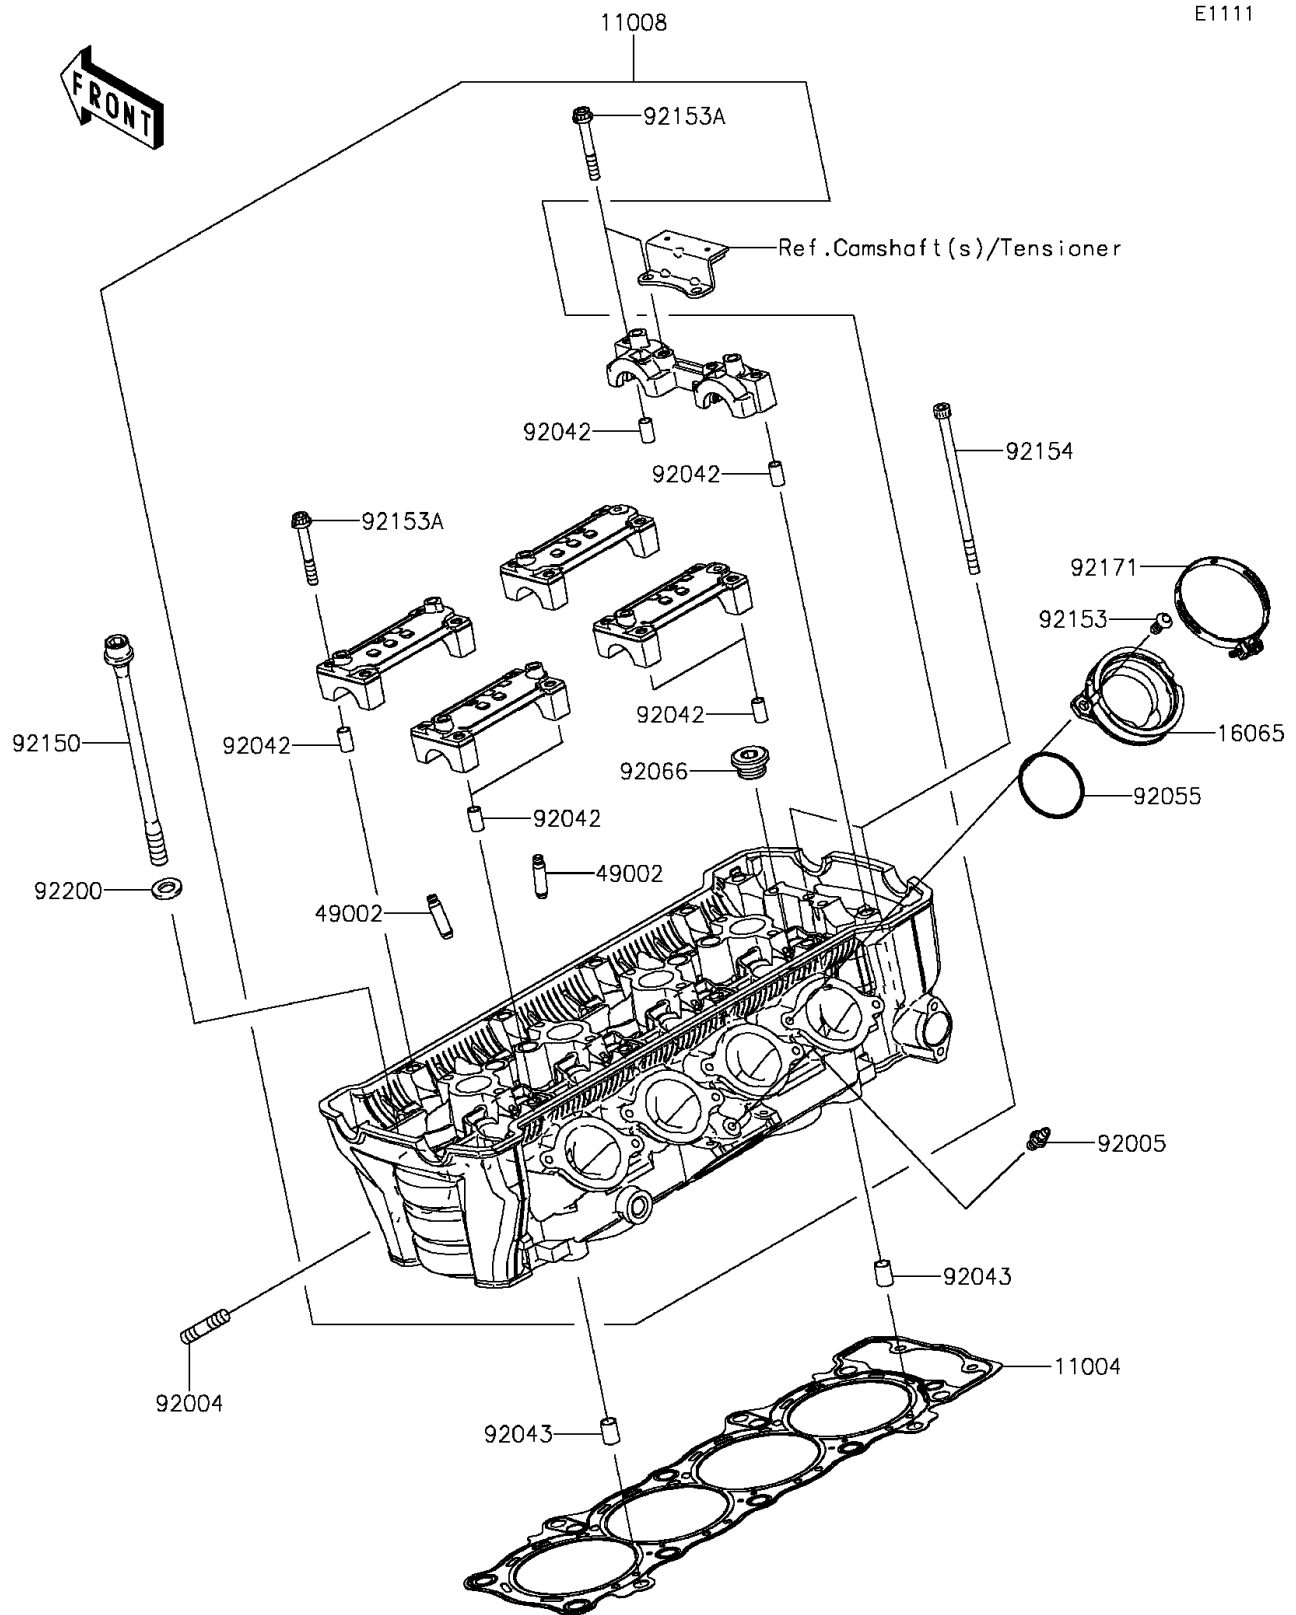

2016 VERSYS® 1000 LT

PARTS DIAGRAM

Cylinder Head

2016 VERSYS® 1000 LT

PARTS LIST Cylinder Head

ITEM NAME	PART NUMBER	QUANTITY
-----------	-------------	----------
