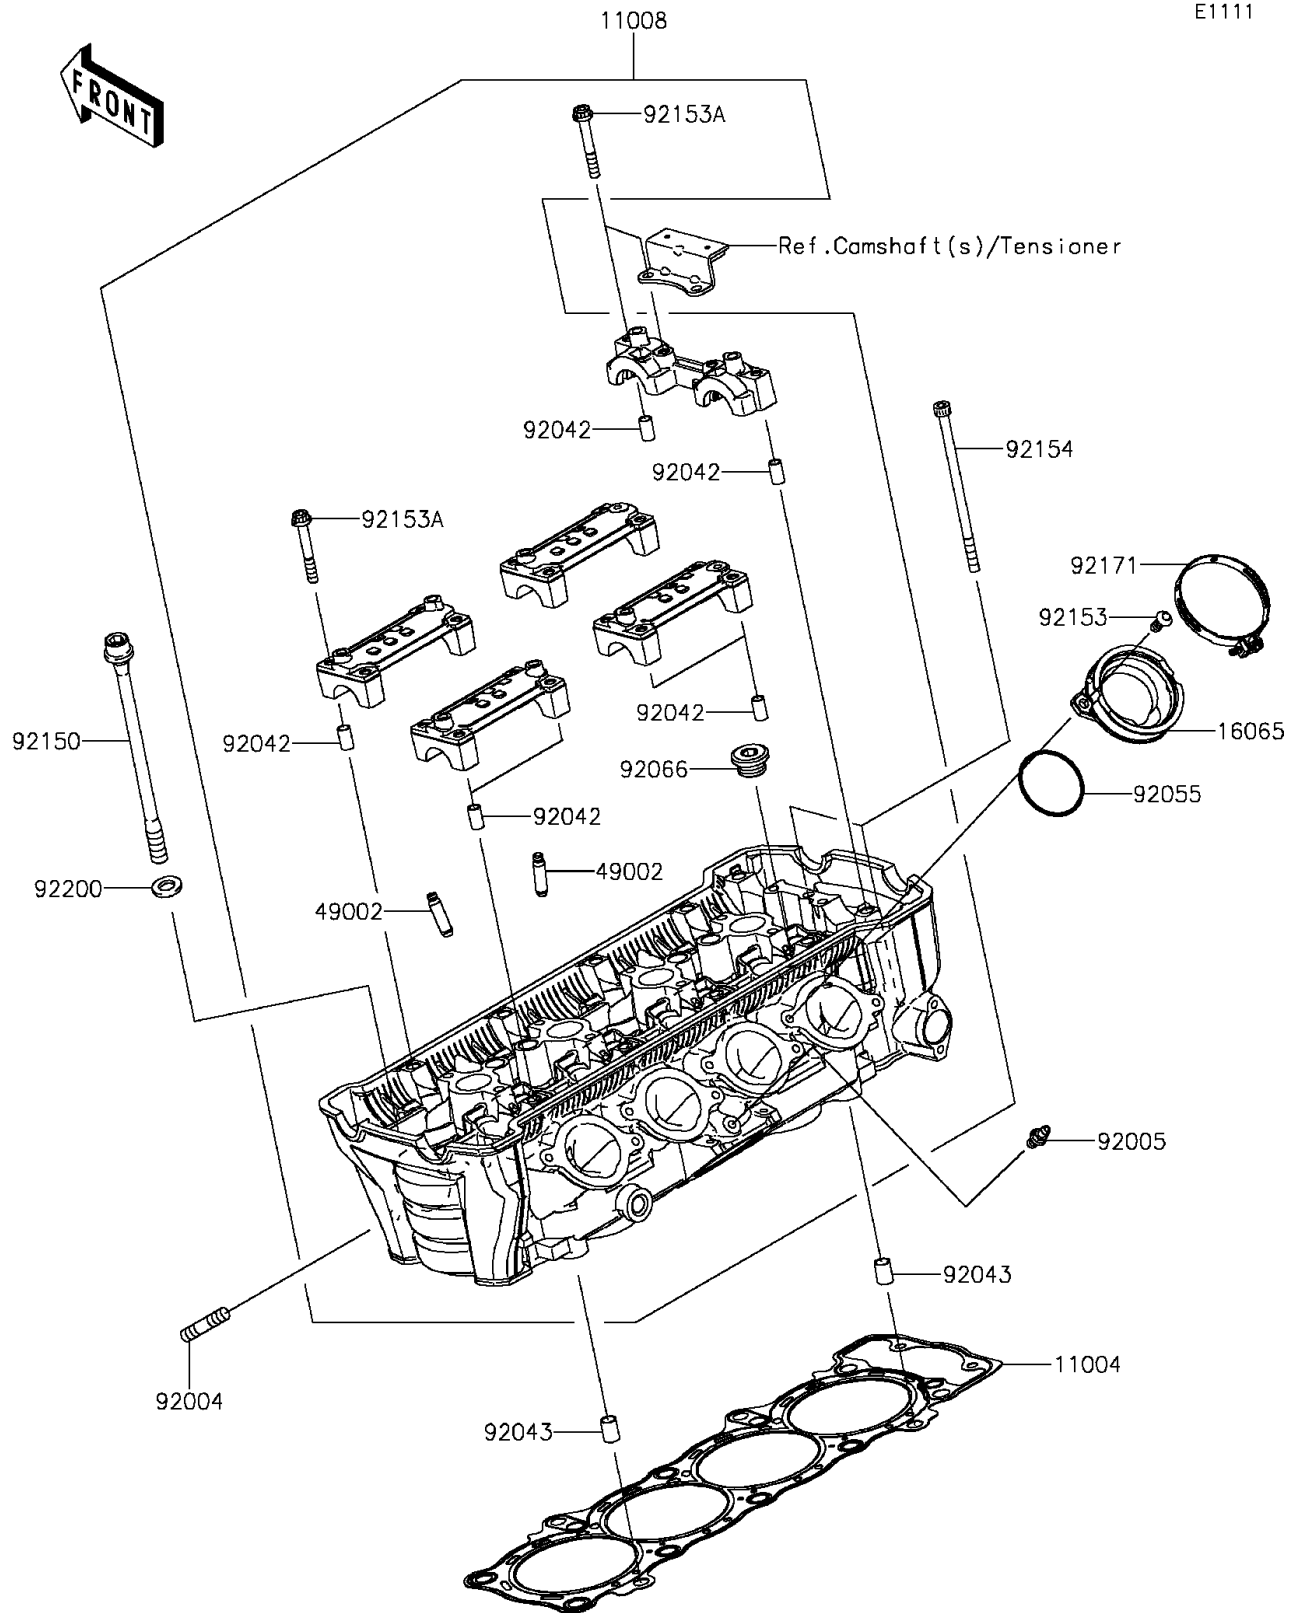

2015 VERSYS® 1000 ABS

PARTS DIAGRAM

Cylinder Head

E1111

2015 VERSYS® 1000 ABS

PARTS LIST

Cylinder Head

ITEM NAME

PART NUMBER

QUANTITY
