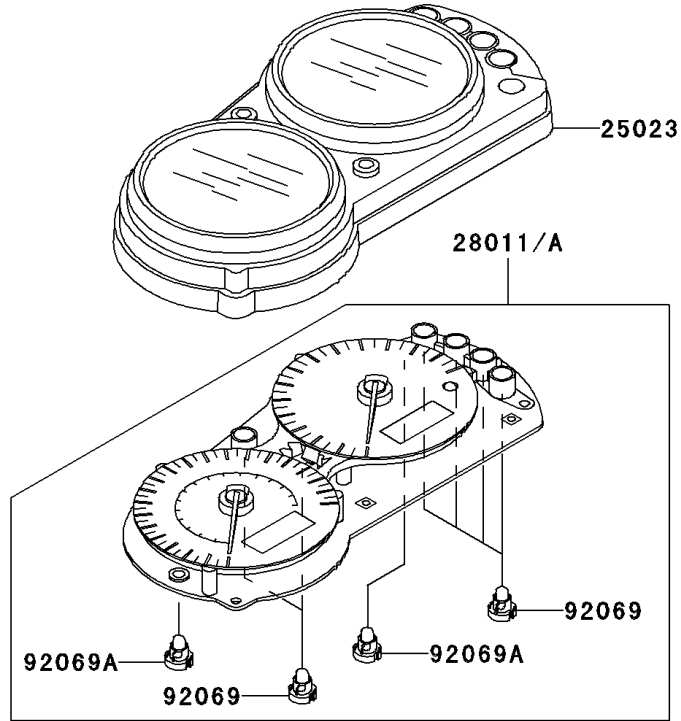

## PARTS DIAGRAM

Meter(s)

F2530

## PARTS LIST

### Meter(s)

ITEM NAME	PART NUMBER	QUANTITY
COVER,METER HOUSING (Ref # 14091)	14091-1160	1
COVER-METER CASE,UPP (Ref # 25023)	25023-1253	1
SCREW,4X16,BLACK (Ref # 92009)	92009-1158	5
BULB,T3.4,12V1.1W (Ref # 92069)	92069-1110	6
BULB,T3,12V0.7W (Ref # 92069A)	92069-1113	2
DAMPER (Ref # 92075)	92075-1435	3
NUT,5MM (Ref # 92210)	92210-1124	3
METER,SPEED&TACHO,KPH (Ref # 28011)	28011-1201	1
METER,SPEED&TACHO,MPH (Ref # 28011A)	28011-1203	1