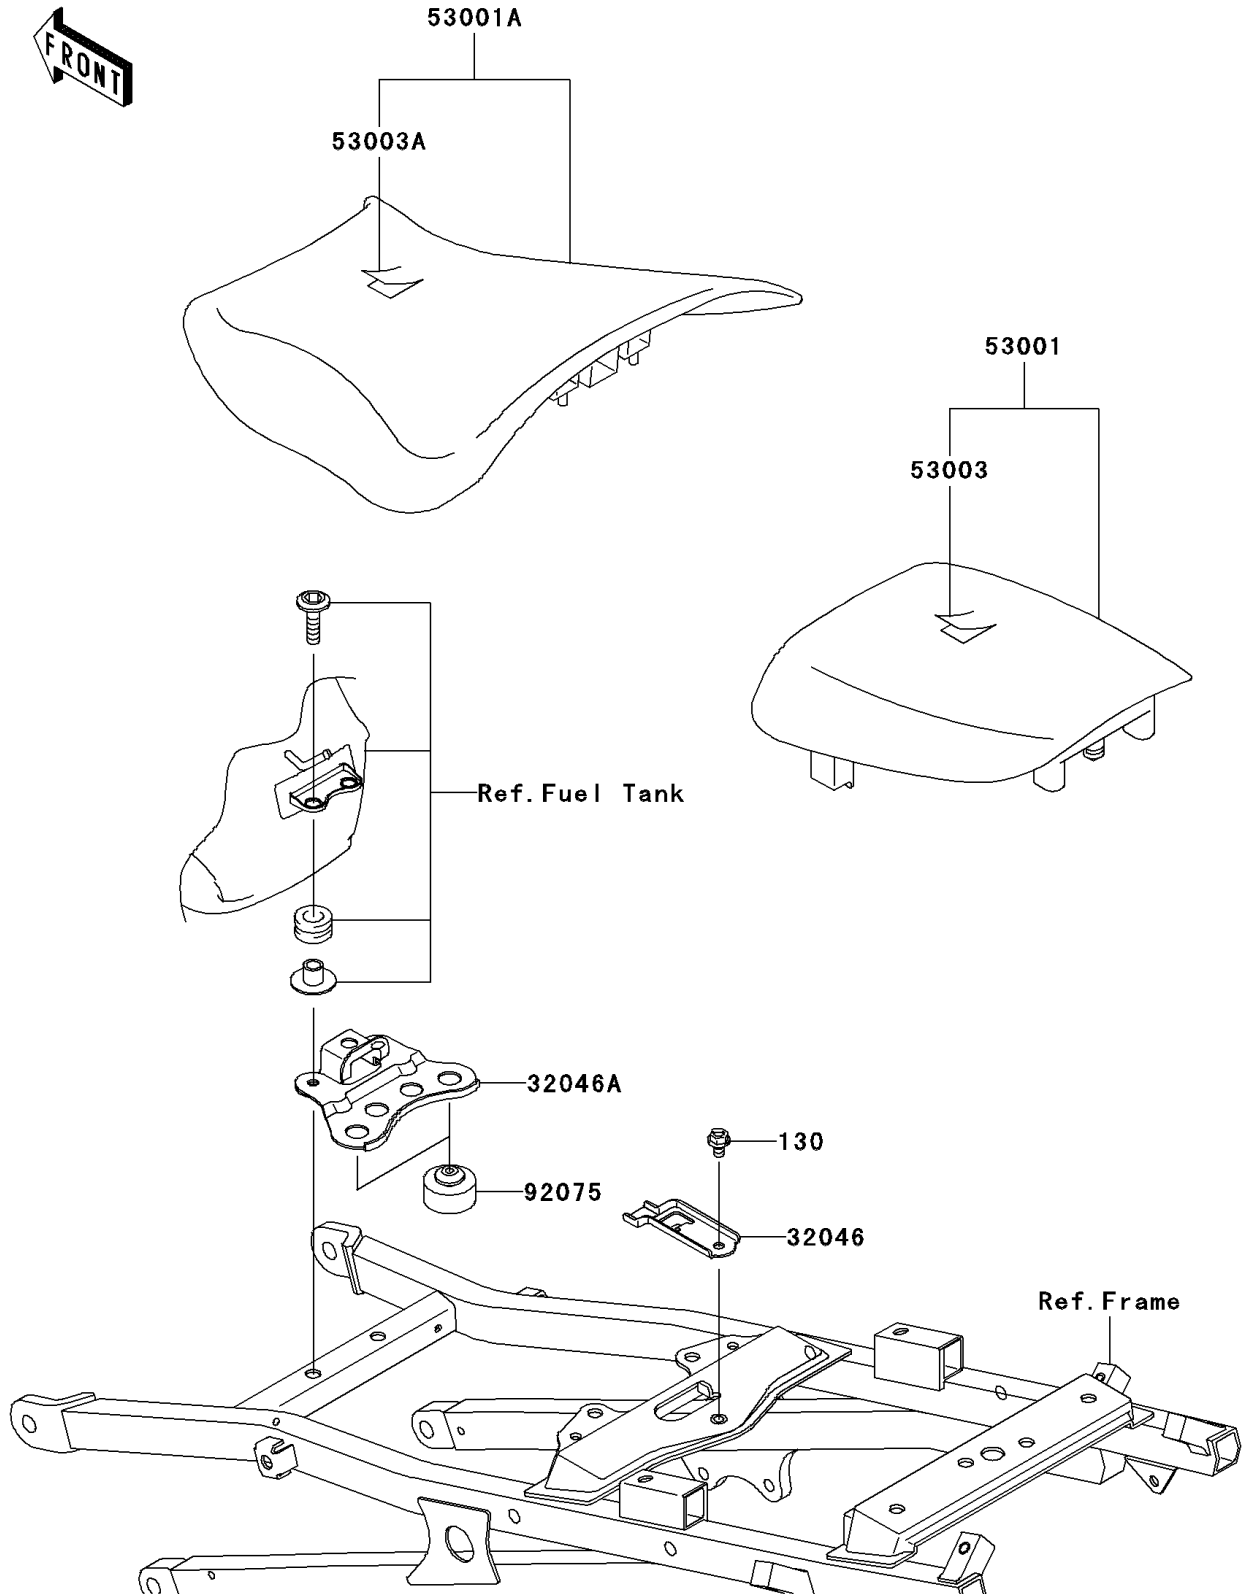

2007 ZZR600

PARTS DIAGRAM

Seat

F2510

2007 ZZR600

PARTS LIST

Seat

ITEM NAME	PART NUMBER	QUANTITY
BOLT-FLANGED,6X10 (Ref # 130)	130J0610	1
BRACKET-SEAT,RR (Ref # 32046)	32046-1437	1
BRACKET-SEAT,FR (Ref # 32046A)	32046-1447	1
SEAT-ASSY,RR,BLACK (Ref # 53001)	53001-1866-MA	1
SEAT-ASSY,FR,BLACK (Ref # 53001A)	53001-1871-MA	1
LEATHER,REAR SEAT,BLACK (Ref # 53003)	53003-1407-MA	1
LEATHER,FRONT SEAT,BLACK (Ref # 53003A)	53003-1409-MA	1
DAMPER (Ref # 92075)	92075-1737	2