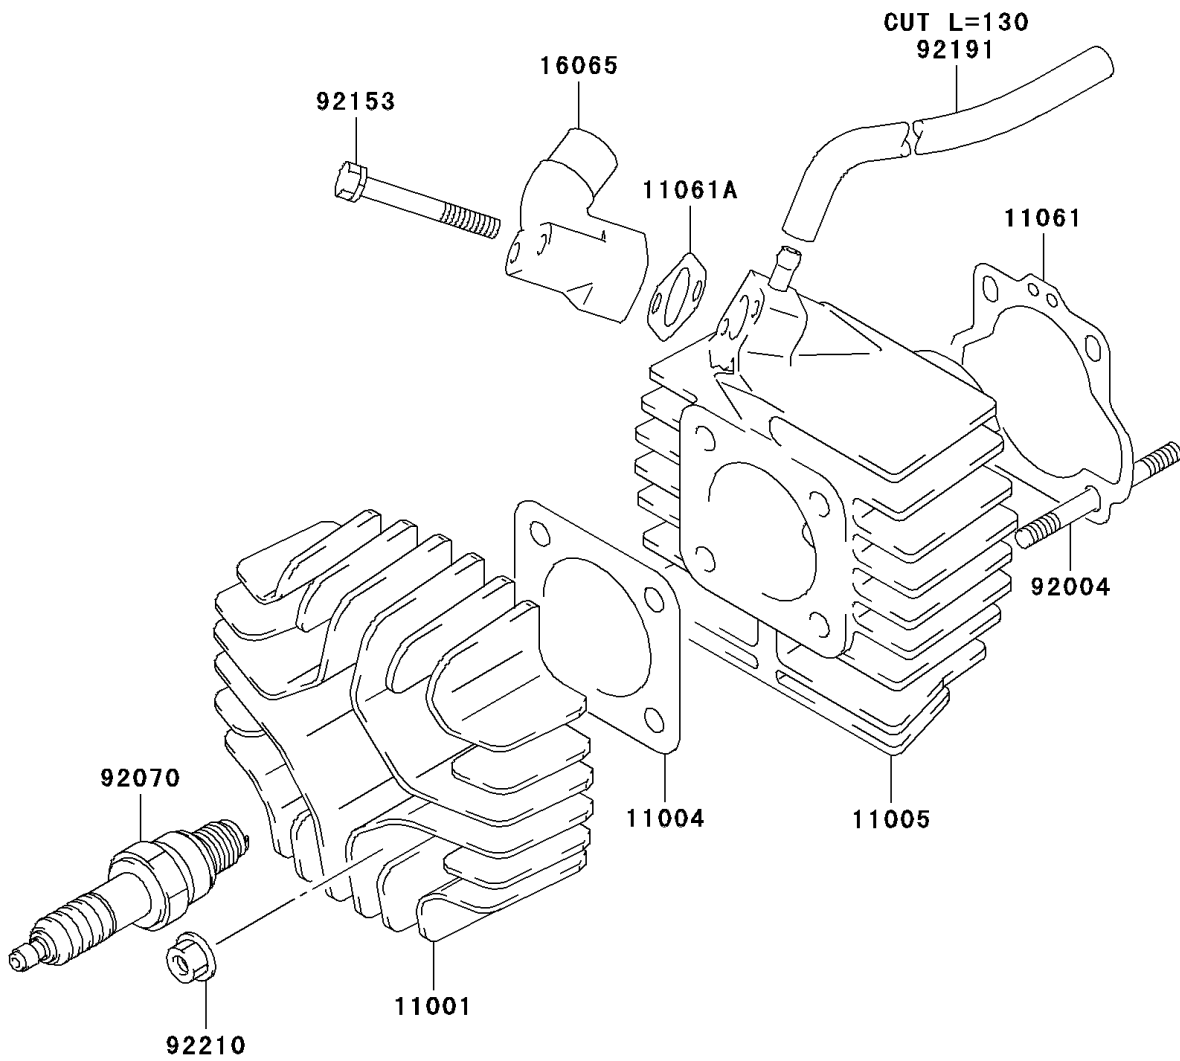

2006 KFX50

PARTS DIAGRAM

Cylinder Head

E1111

2006 KFX50

PARTS LIST

Cylinder Head

Kawasaki

Let the Good Times Roll®

ITEM NAME

PART NUMBER

QUANTITY
