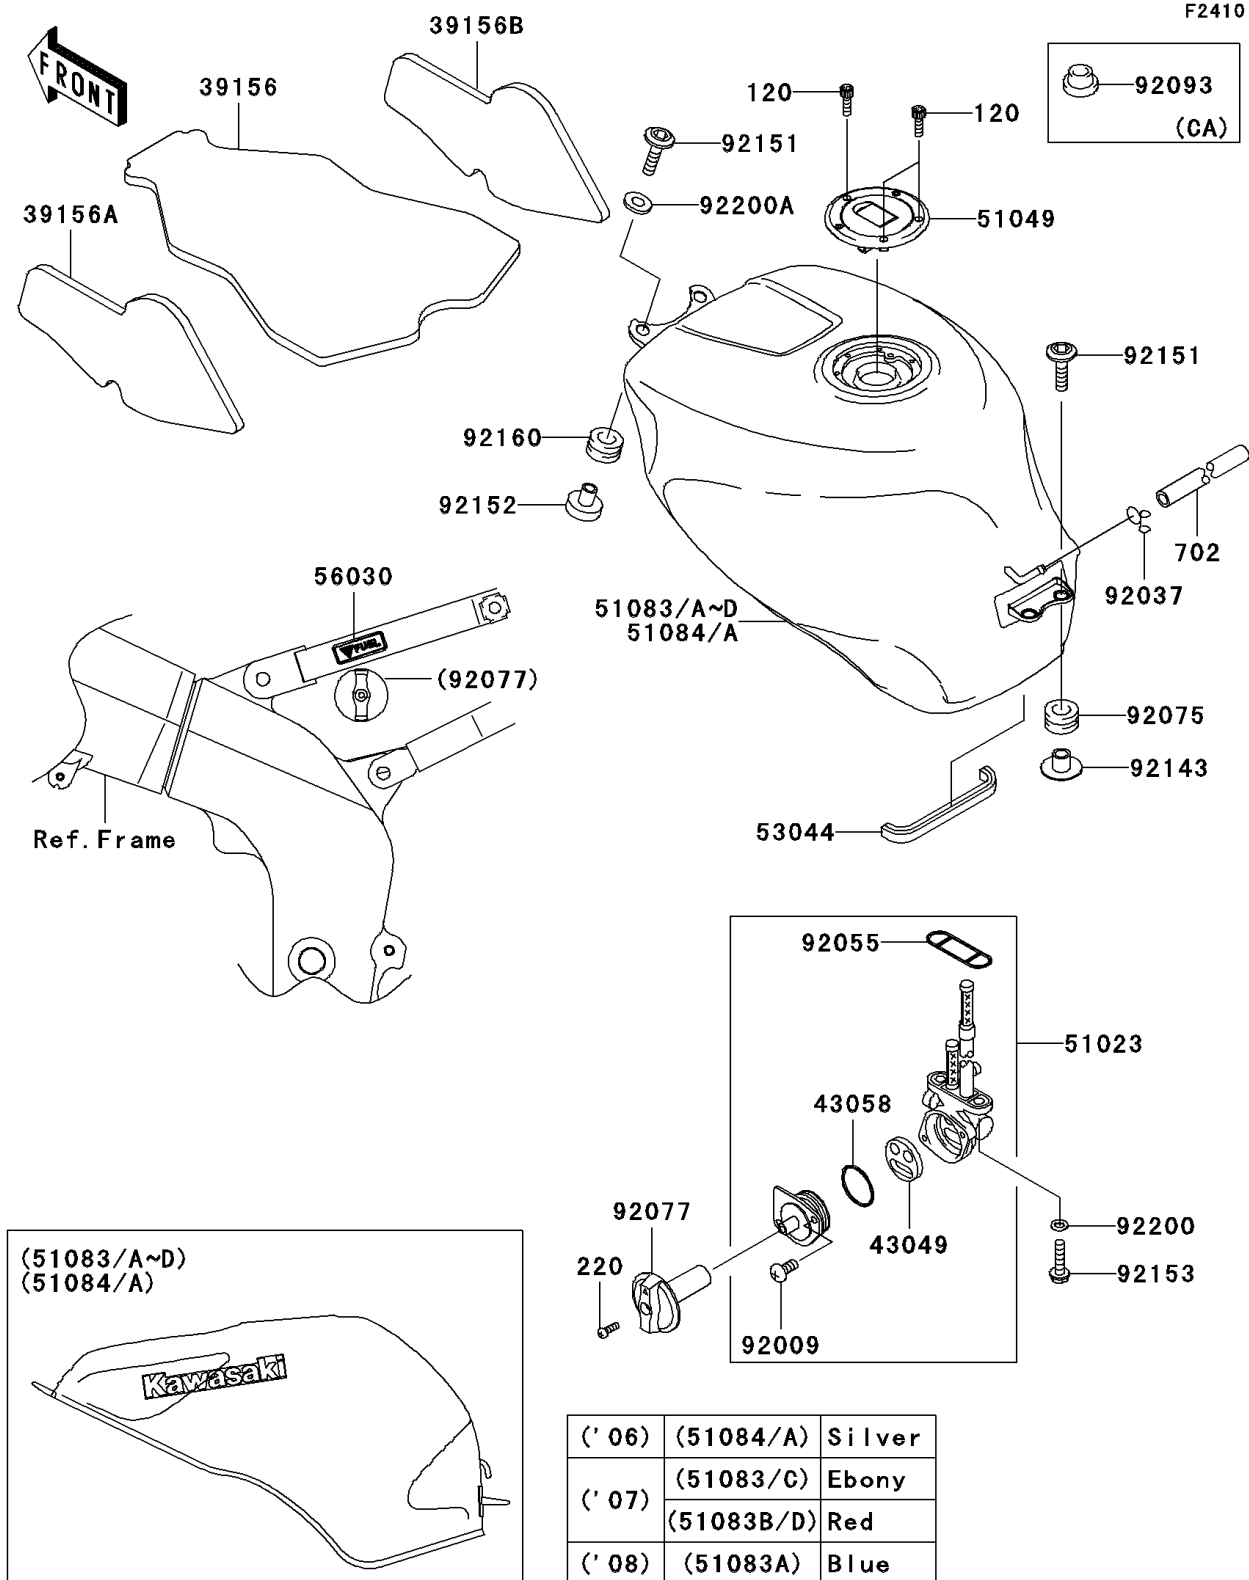

2007 ZZR600

PARTS DIAGRAM

Fuel Tank