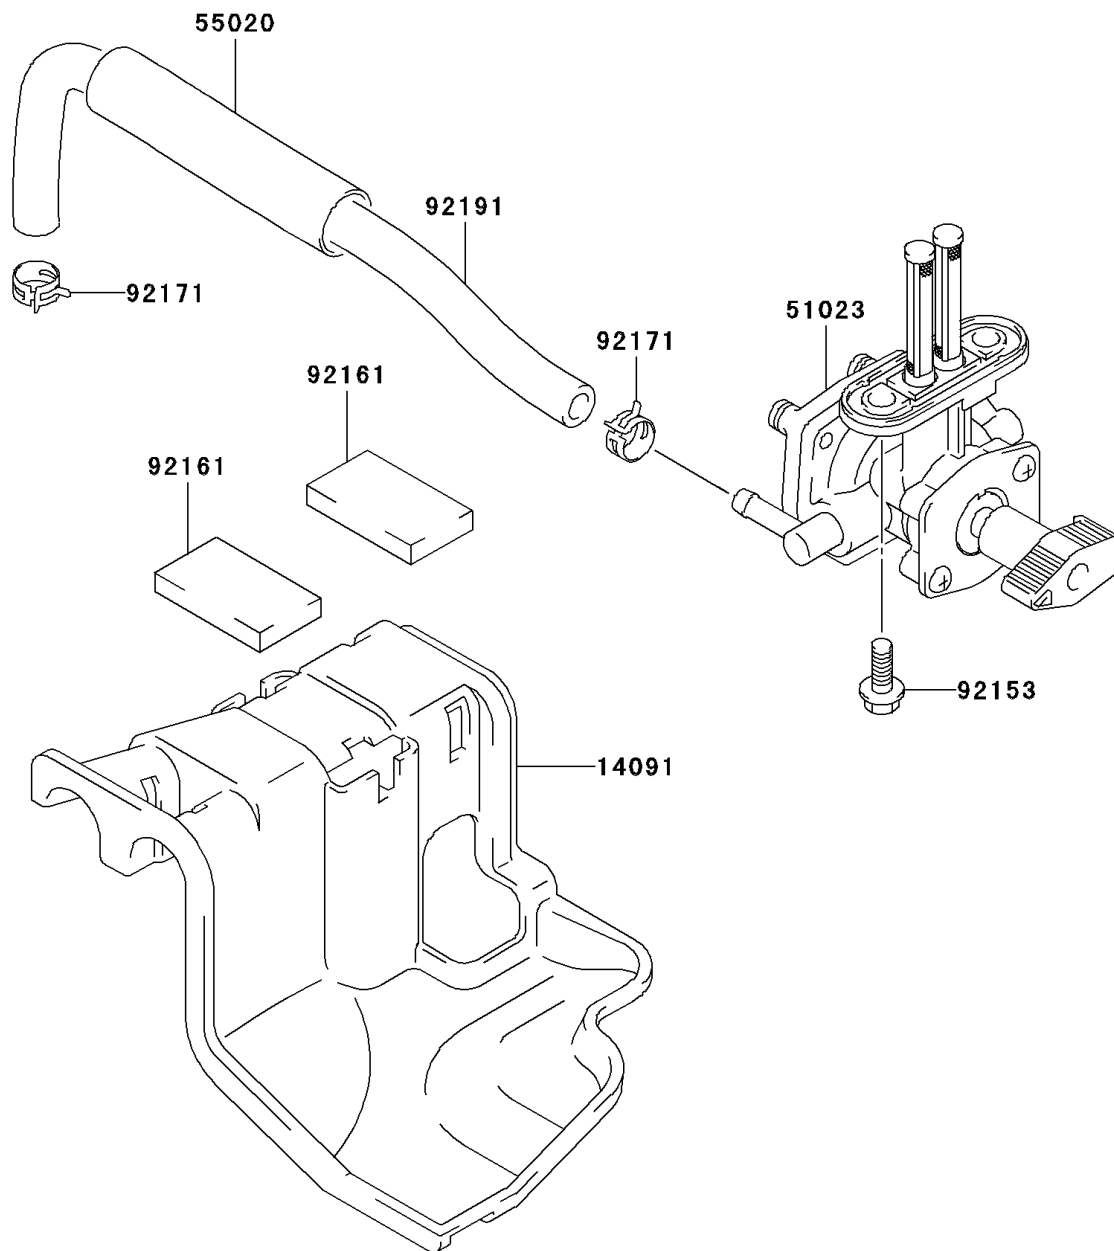

2005 KFX50

PARTS DIAGRAM

Fuel Filter

Kawasaki

Let the Good Times Roll®

F2411

2005 KFX50

PARTS LIST

Fuel Filter

ITEM NAME

PART NUMBER

QUANTITY
