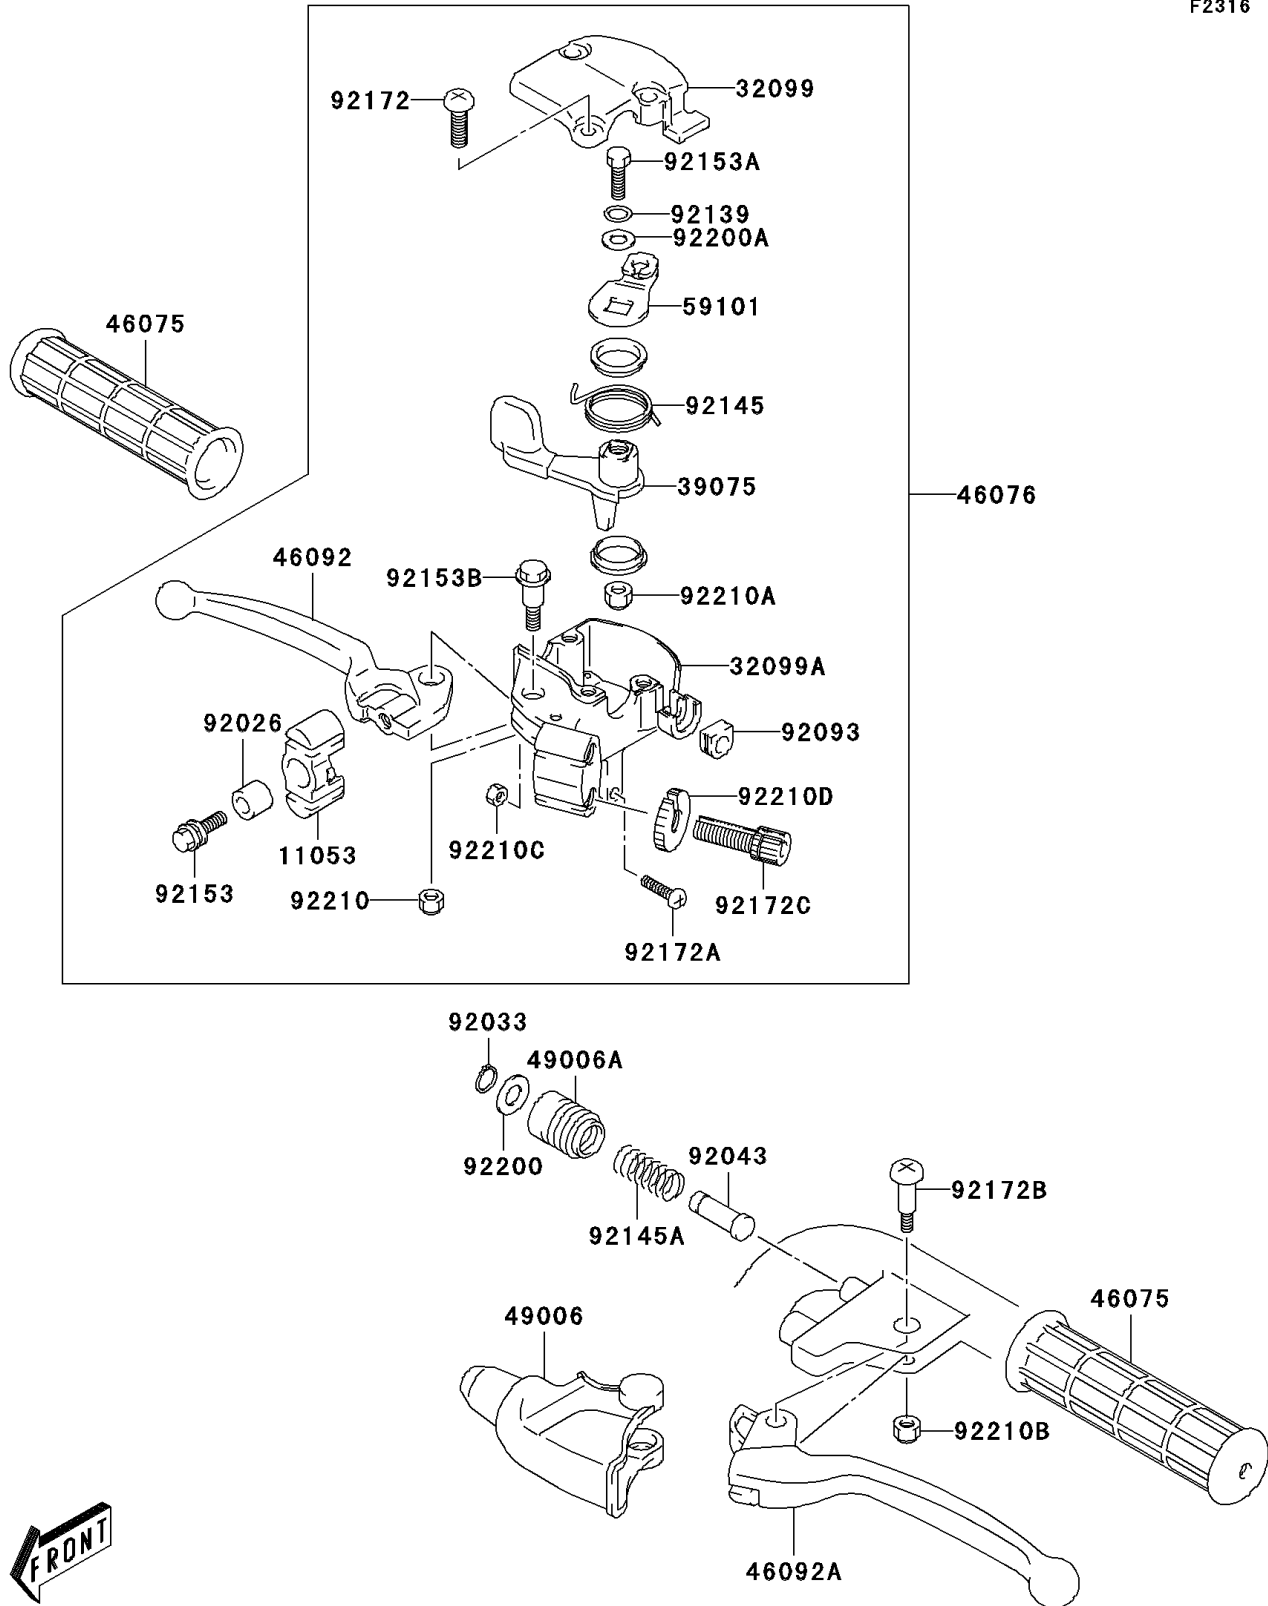

2005 KFX50

PARTS DIAGRAM

Handle Lever

F2316

2005 KFX50

PARTS LIST

Handle Lever

Kawasaki

Let the Good Times Roll®

ITEM NAME

PART NUMBER

QUANTITY
