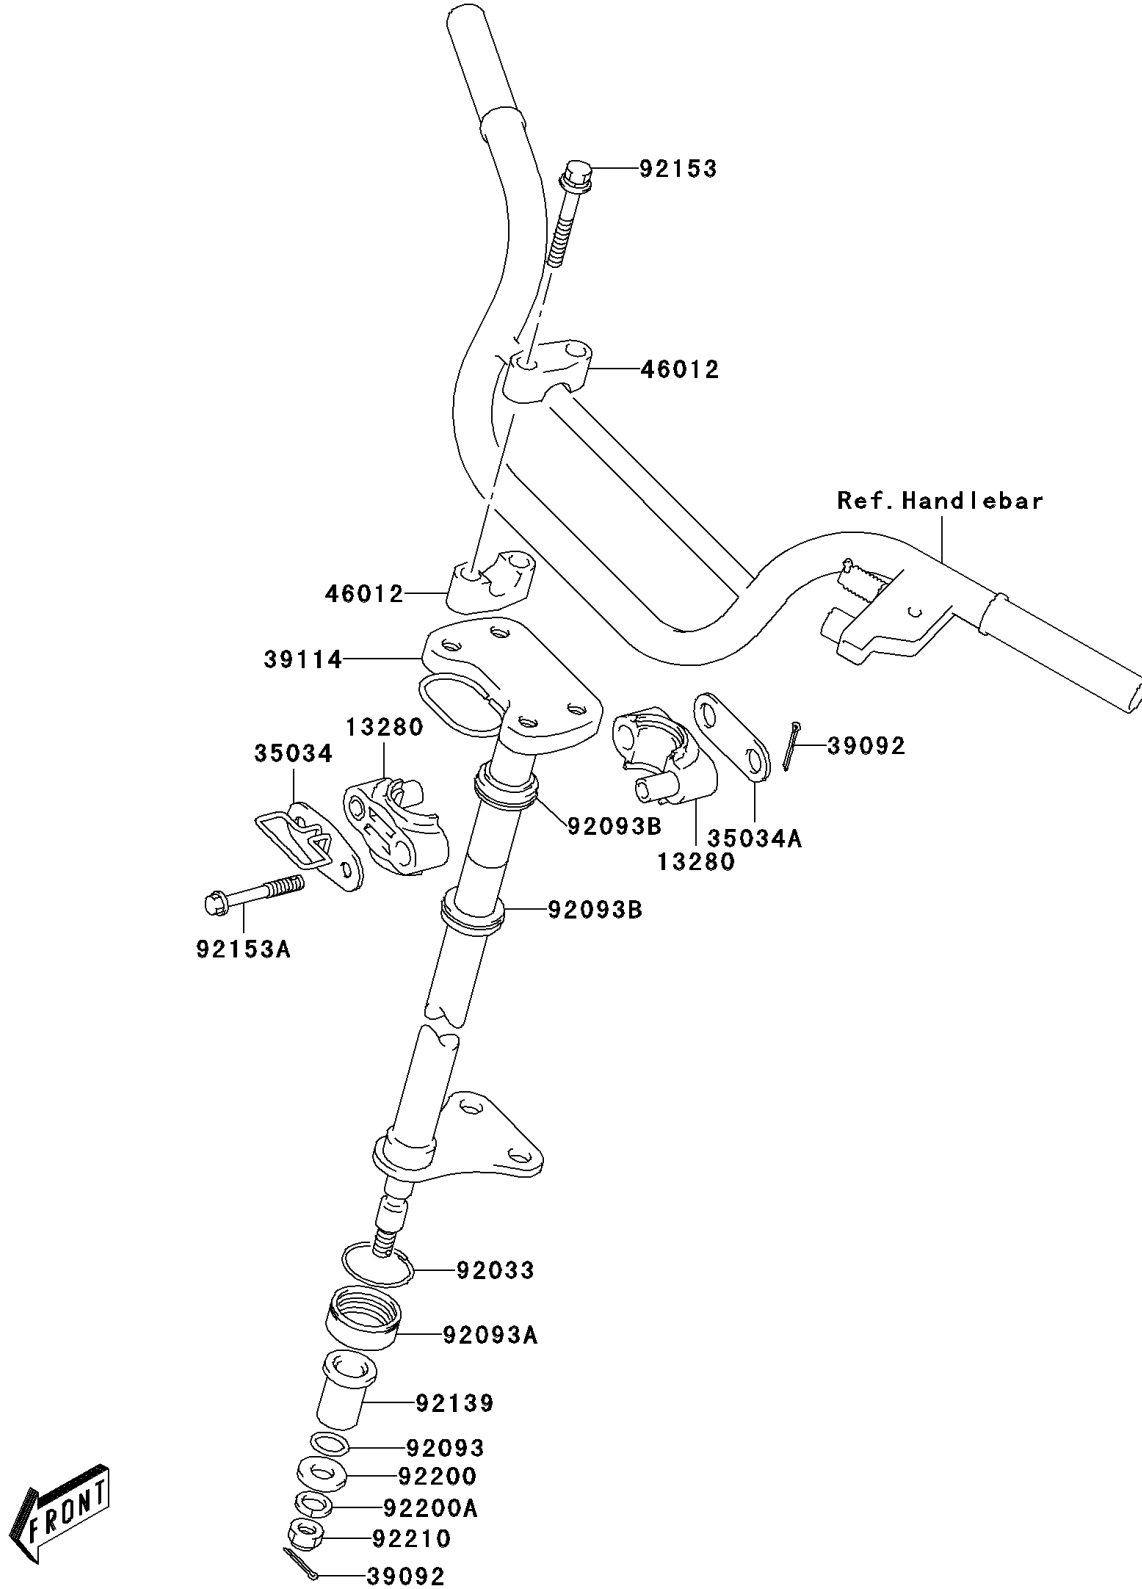

2005 KFX50

PARTS DIAGRAM

Steering Shaft

F2121

2005 KFX50

PARTS LIST

Steering Shaft

Kawasaki

Let the Good Times Roll®

ITEM NAME

PART NUMBER

QUANTITY
