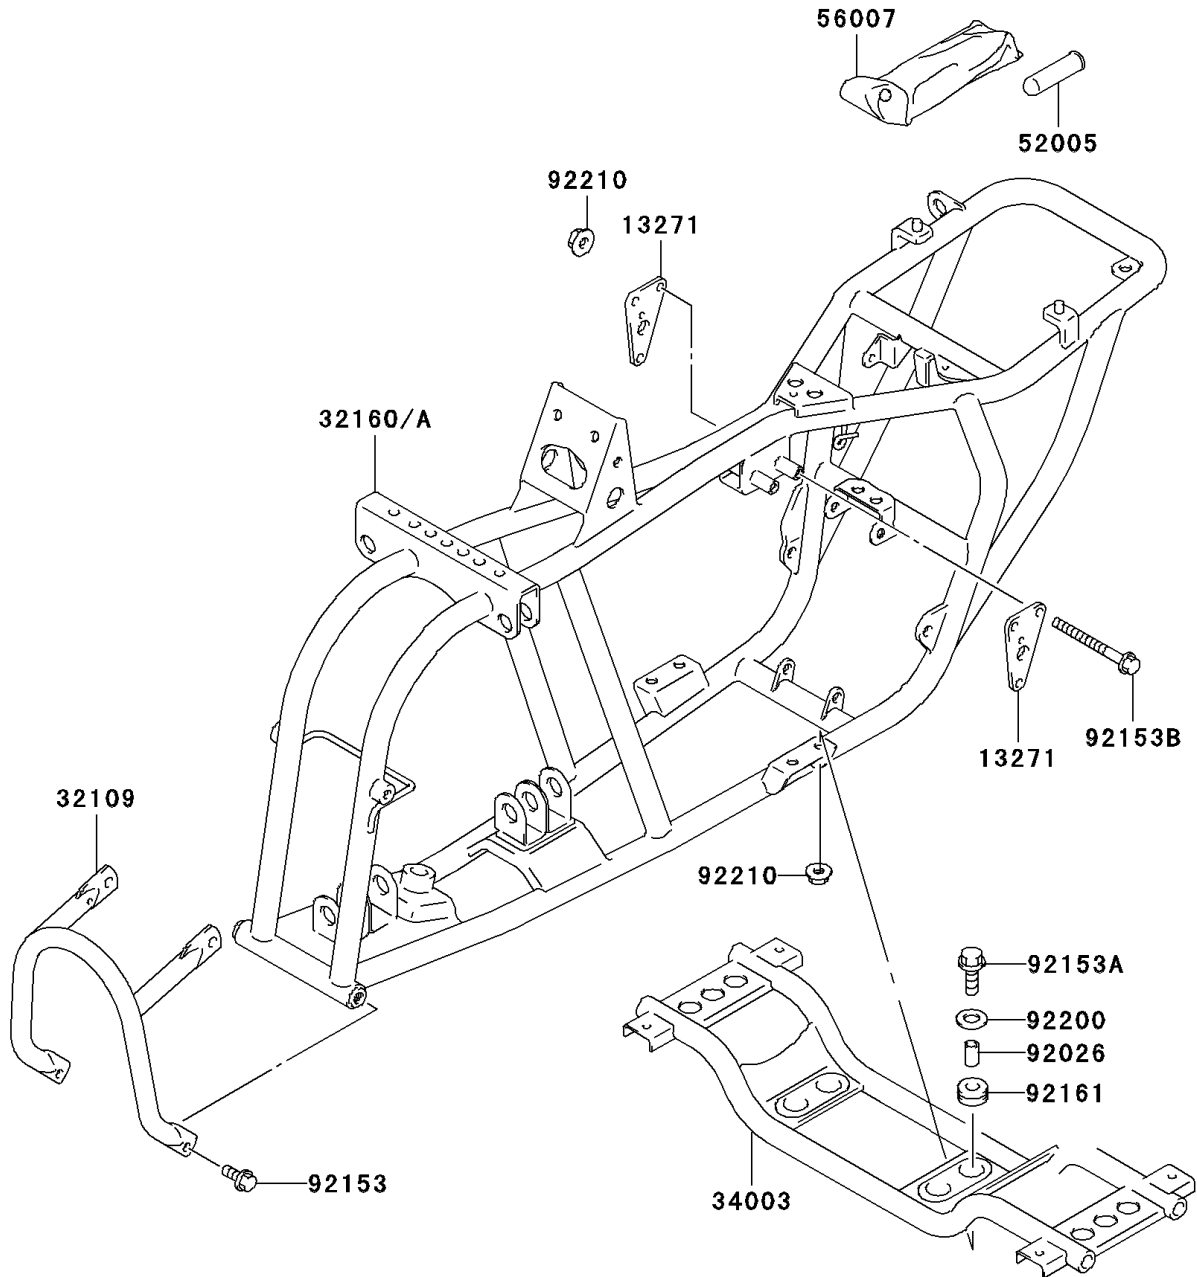

2005 KFX50

PARTS DIAGRAM

Frame

F2120

2005 KFX50

PARTS LIST

Frame

ITEM NAME

PART NUMBER

QUANTITY
