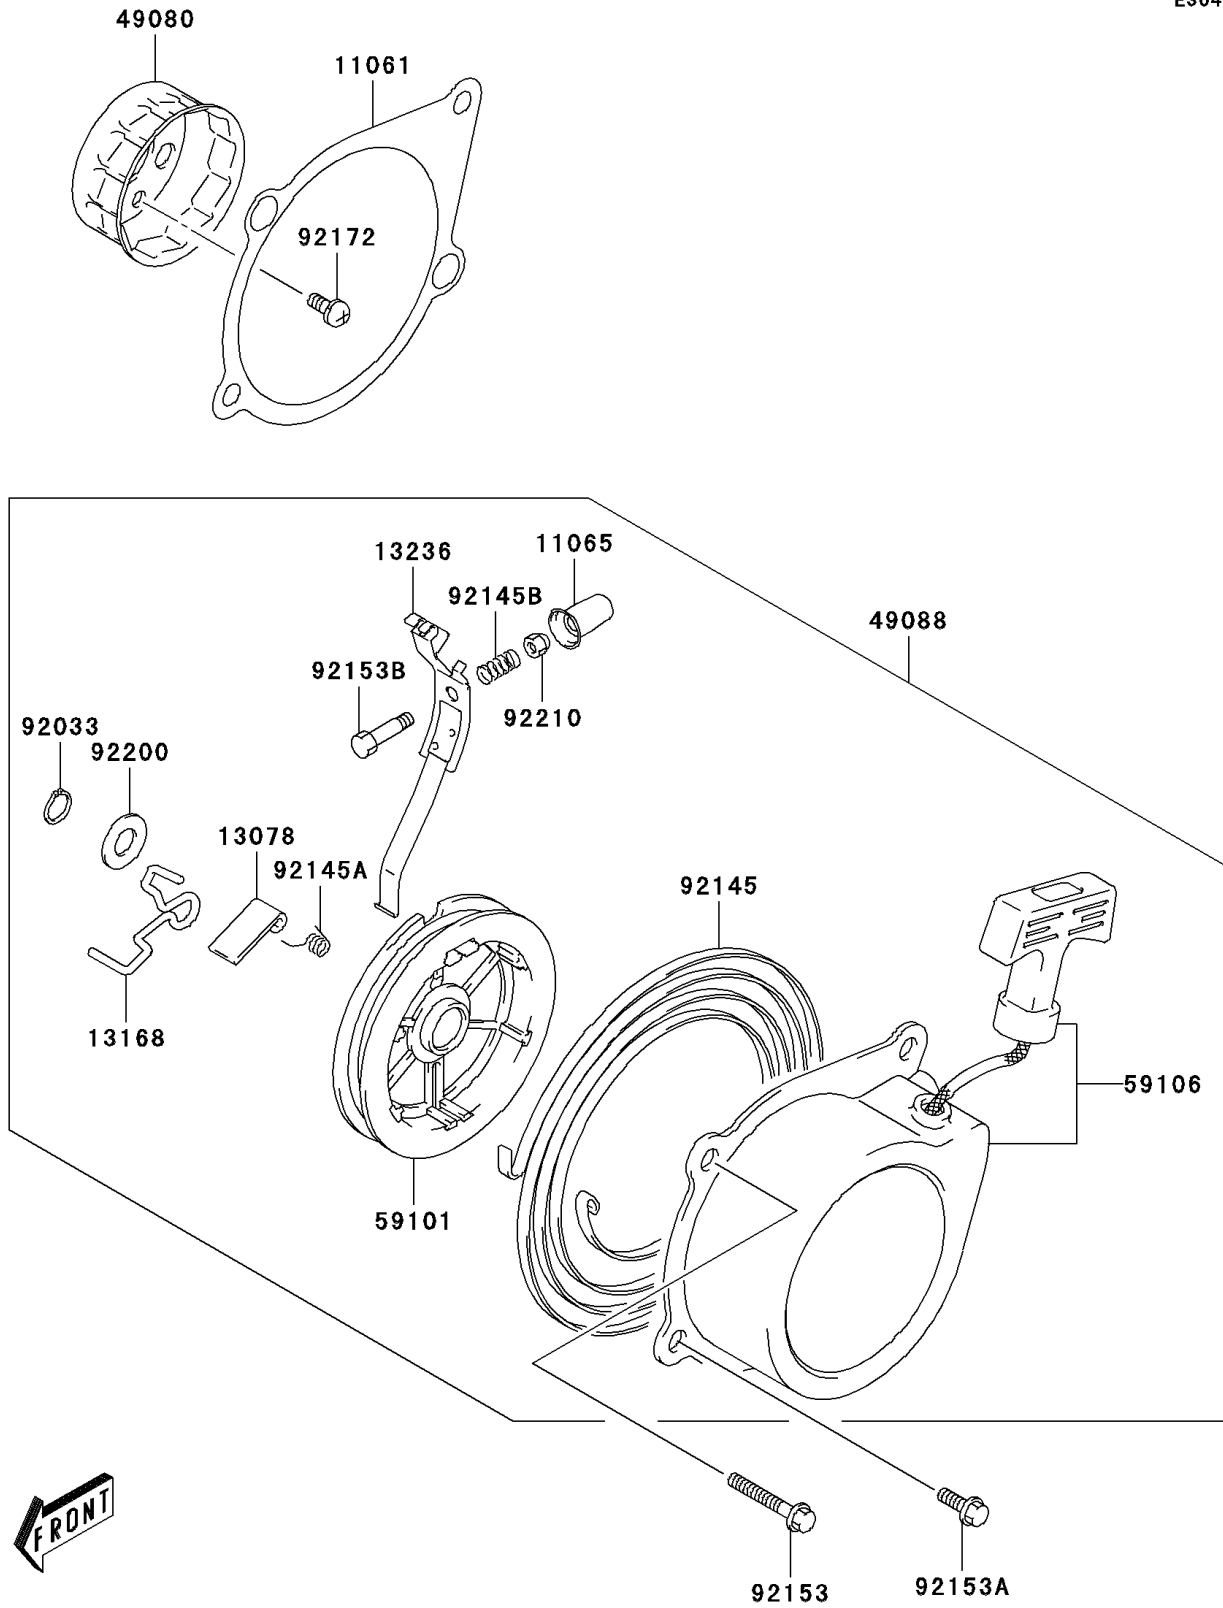

## PARTS DIAGRAM

### Recoil Starter

E3040

## PARTS LIST

### Recoil Starter

**Kawasaki**

Let the Good Times Roll®

ITEM NAME	PART NUMBER	QUANTITY
GASKET,RECOIL STARTER (Ref # 11061)	11061-S050	1
CAP (Ref # 11065)	11065-S023	1
RATCHET (Ref # 13078)	13078-S002	1
LEVER (Ref # 13168)	13168-S003	1
LEVER-COMP (Ref # 13236)	13236-S003	1
PULLEY-STARTING (Ref # 49080)	49080-S001	1
STARTER-RECOIL (Ref # 49088)	49088-S004	1
REEL (Ref # 59101)	59101-S003	1
ROPE (Ref # 59106)	59106-S001	1
RING-SNAP (Ref # 92033)	92033-S001	1
SPRING (Ref # 92145)	92145-S069	1
SPRING,RETURN (Ref # 92145A)	92145-S070	1
SPRING (Ref # 92145B)	92145-S071	1
BOLT (Ref # 92153)	92153-S006	1
BOLT,RECOIL STARTER (Ref # 92153A)	92153-S193	3
BOLT (Ref # 92153B)	92153-S209	1
SCREW,STARTER (Ref # 92172)	92172-S128	3
WASHER (Ref # 92200)	92200-S103	1
NUT (Ref # 92210)	92210-S077	1