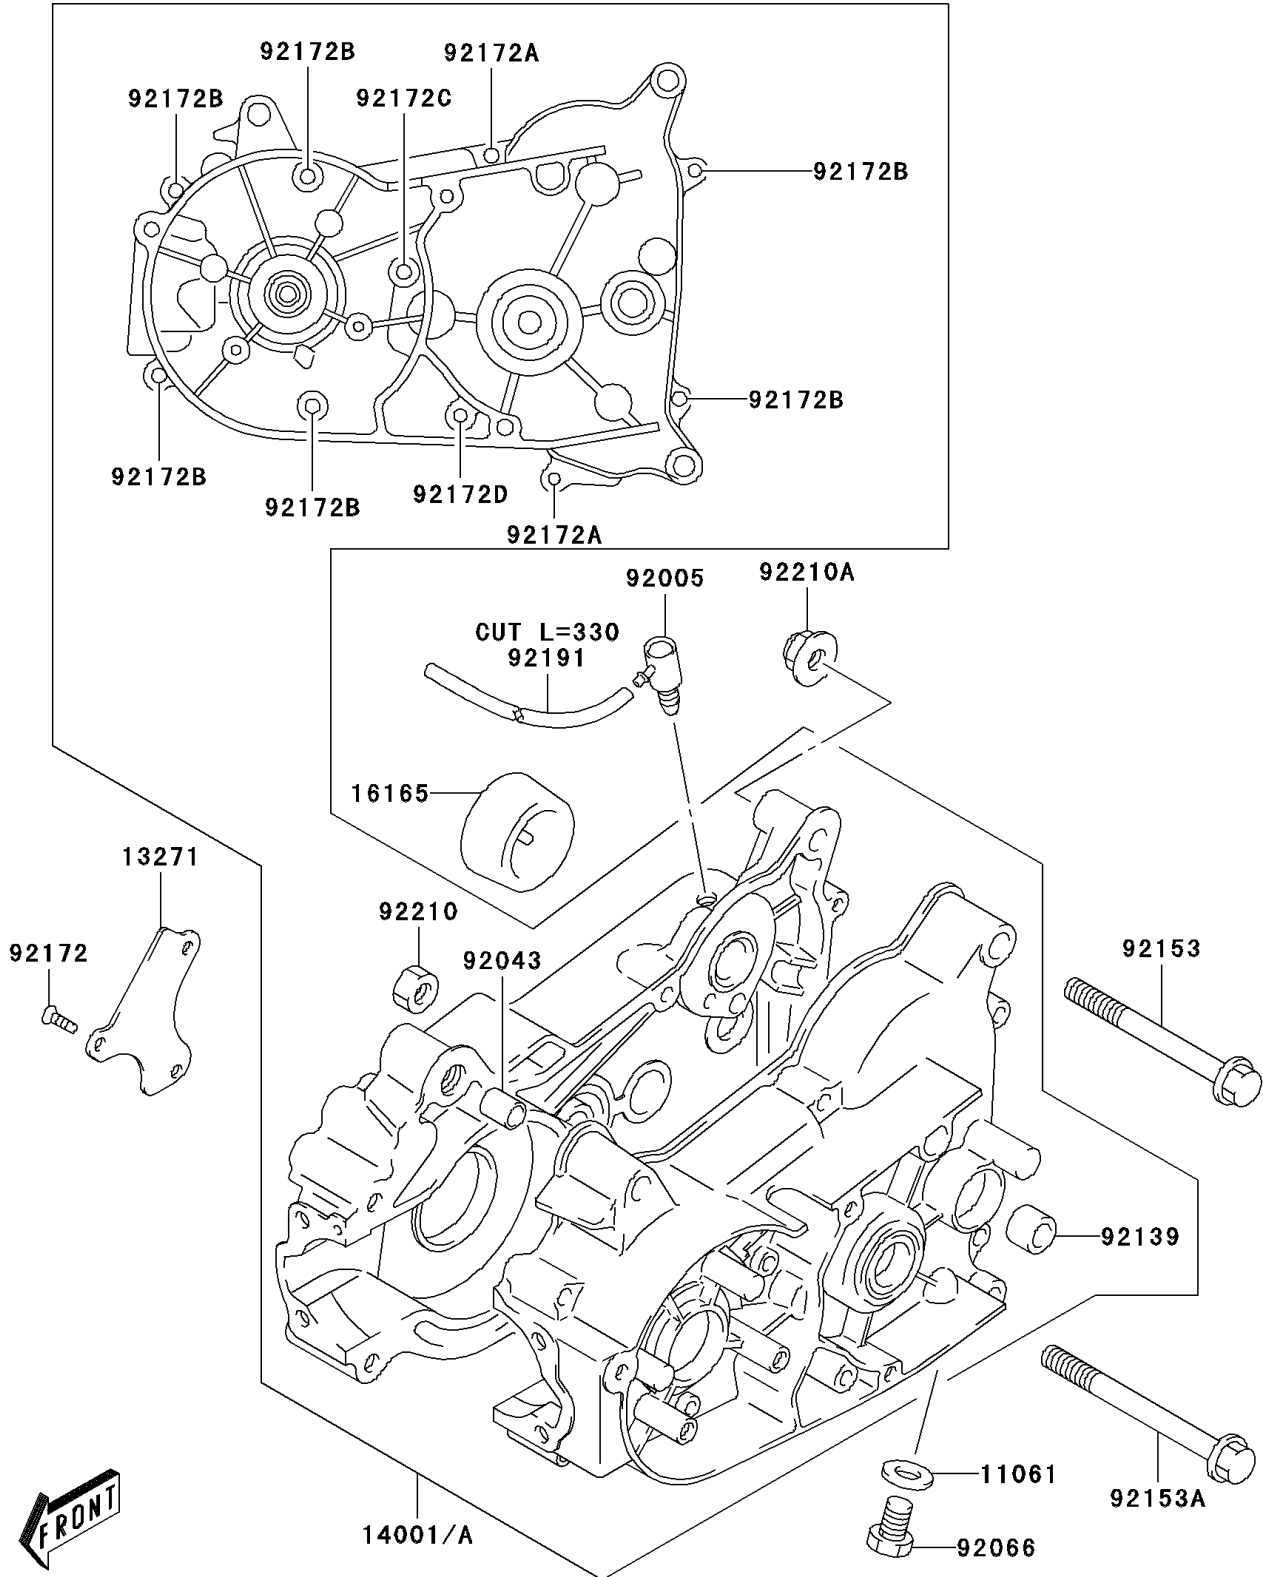

2005 KFX50

PARTS DIAGRAM

Crankcase

E1411

2005 KFX50

PARTS LIST

Crankcase

ITEM NAME

PART NUMBER

QUANTITY
