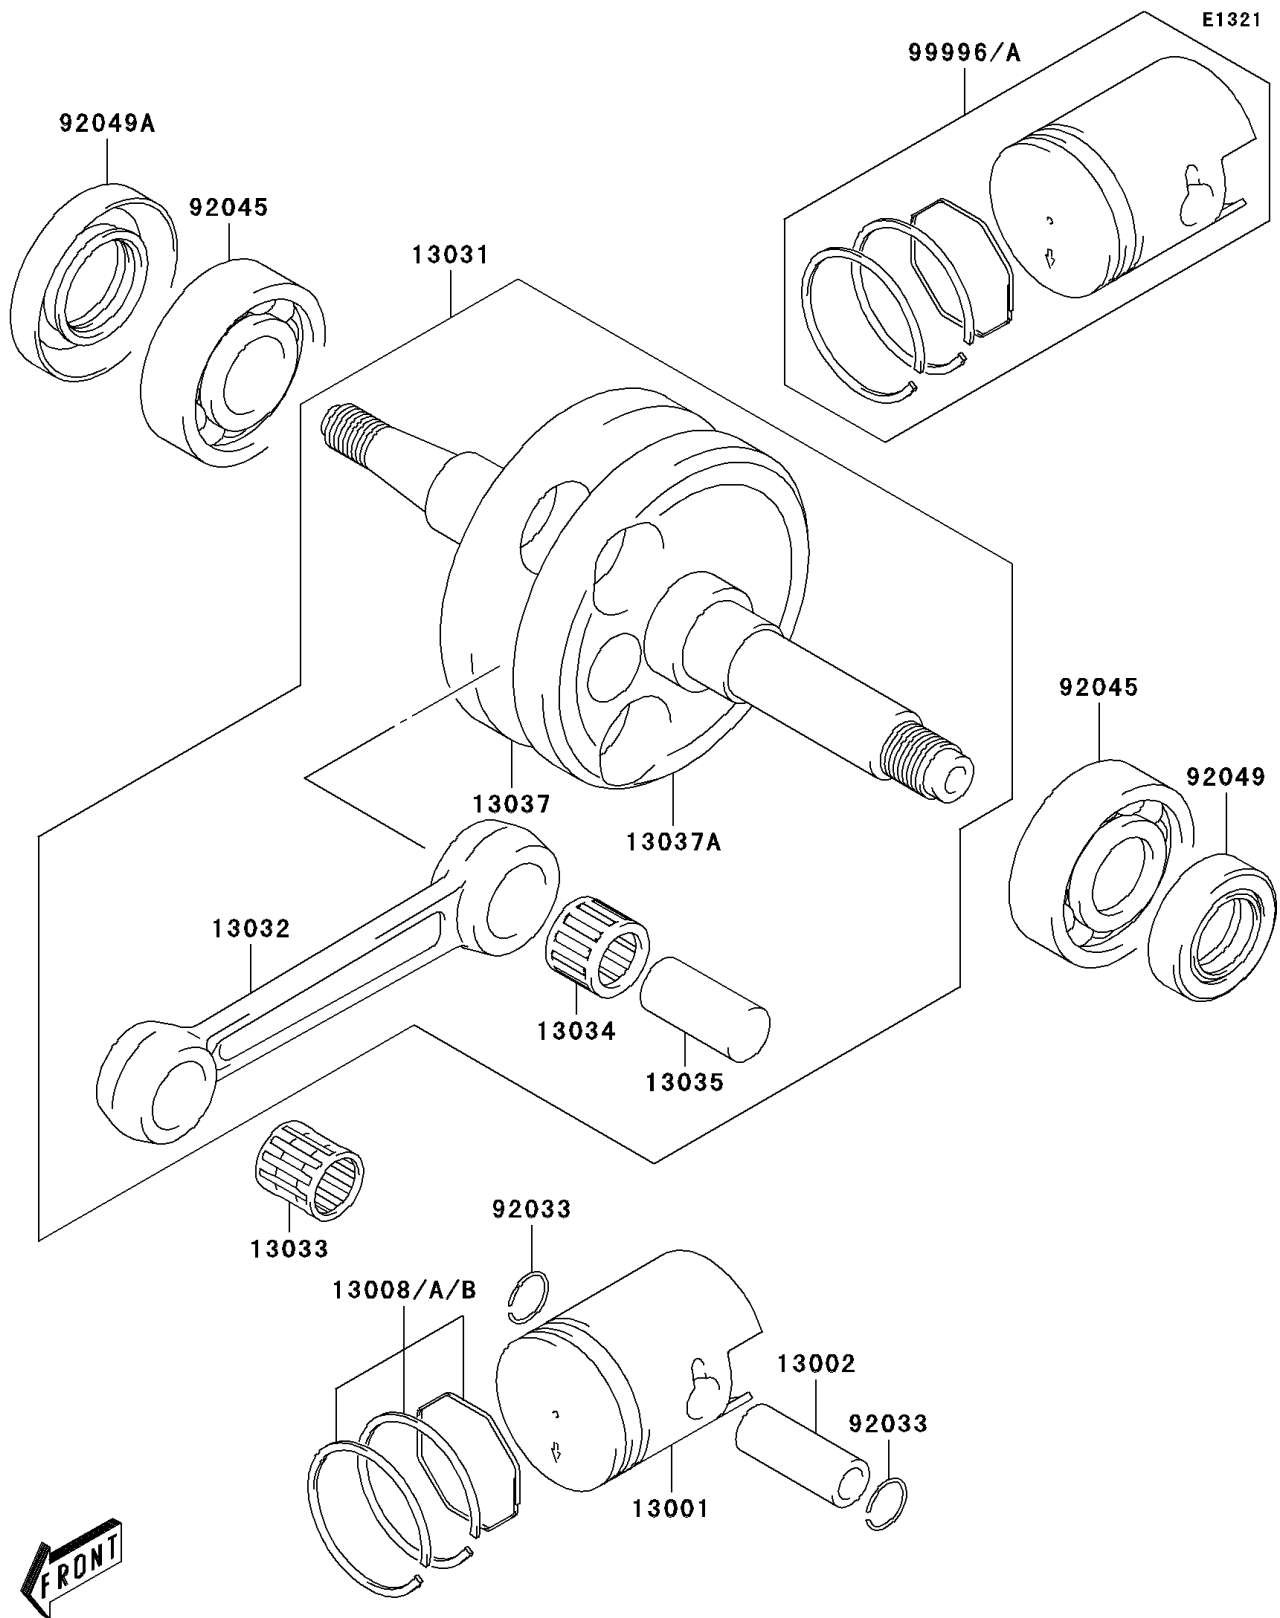

2005 KFX50

PARTS DIAGRAM

Crankshaft

2005 KFX50

PARTS LIST

Crankshaft

Kawasaki

Let the Good Times Roll®

ITEM NAME

PART NUMBER

QUANTITY
