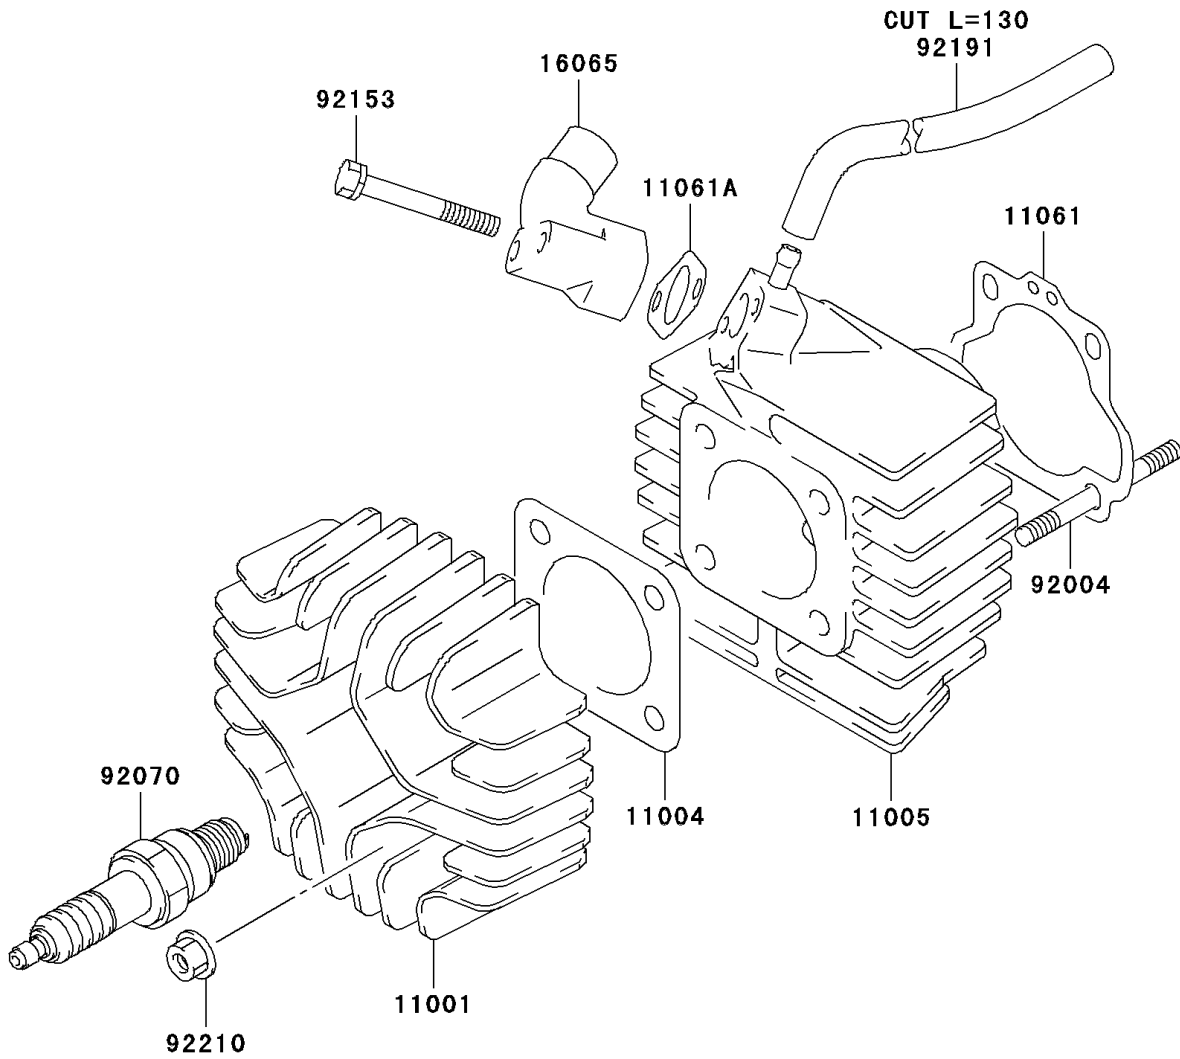

2005 KFX50

PARTS DIAGRAM

Cylinder Head

E1111

2005 KFX50

PARTS LIST

Cylinder Head

Kawasaki

Let the Good Times Roll®

ITEM NAME

PART NUMBER

QUANTITY
