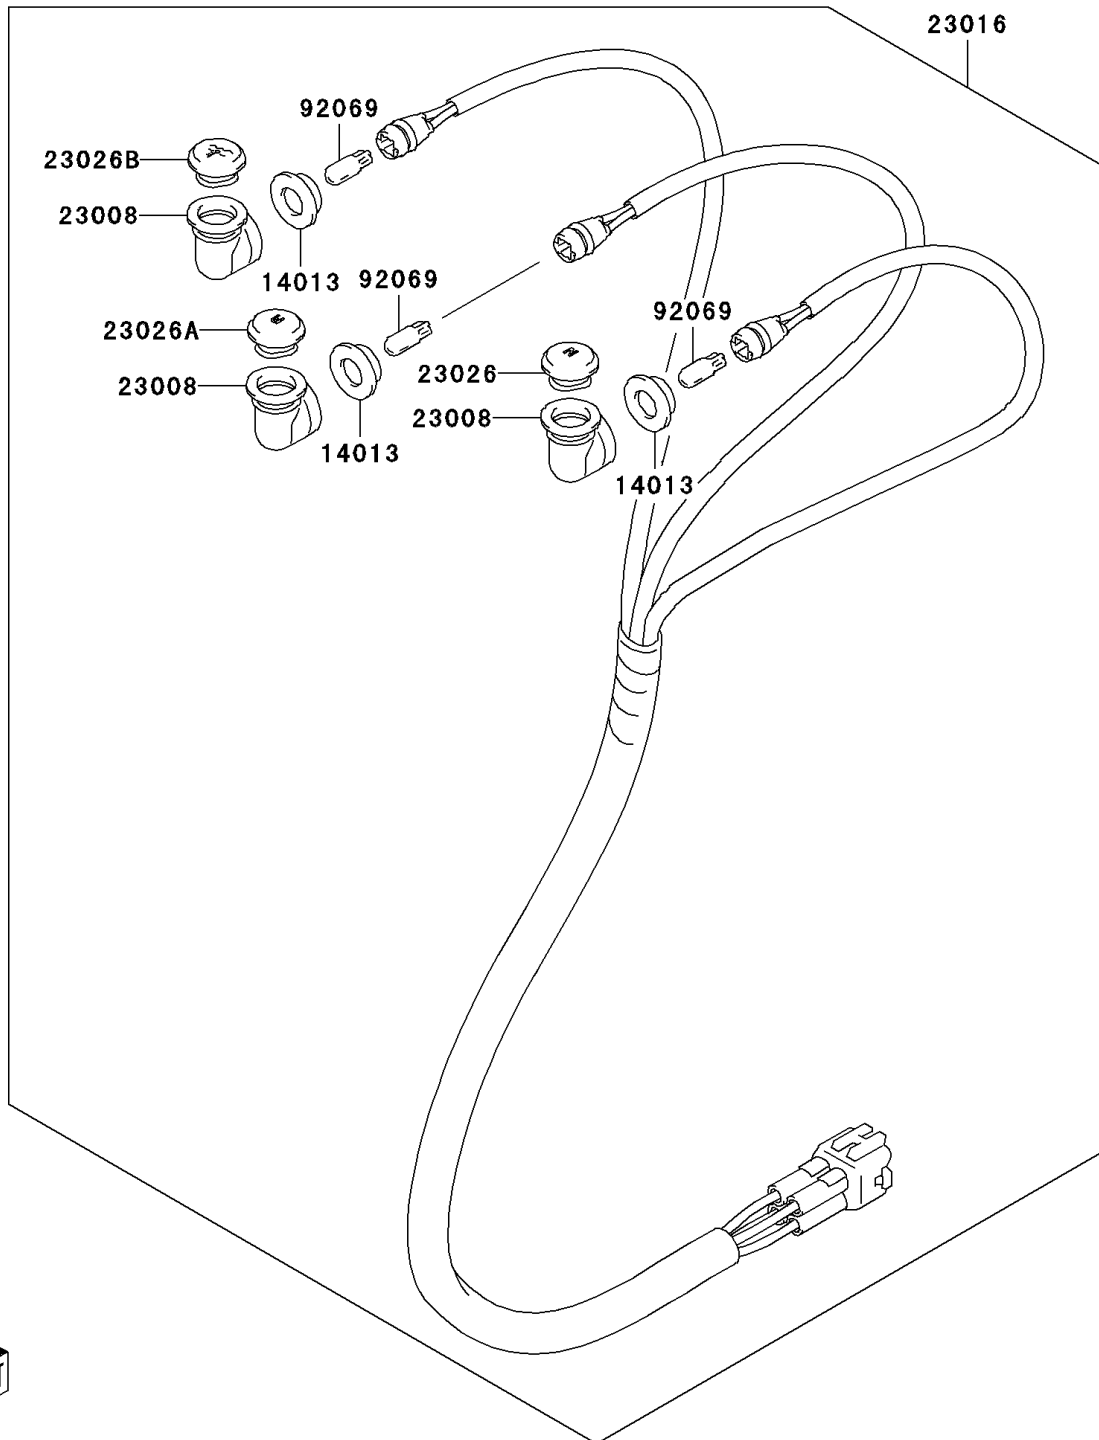

2006 KFX400

PARTS DIAGRAM

Chassis Electrical Equipment

F2760

2006 KFX400

PARTS LIST

Chassis Electrical Equipment

ITEM NAME

PART NUMBER

QUANTITY
