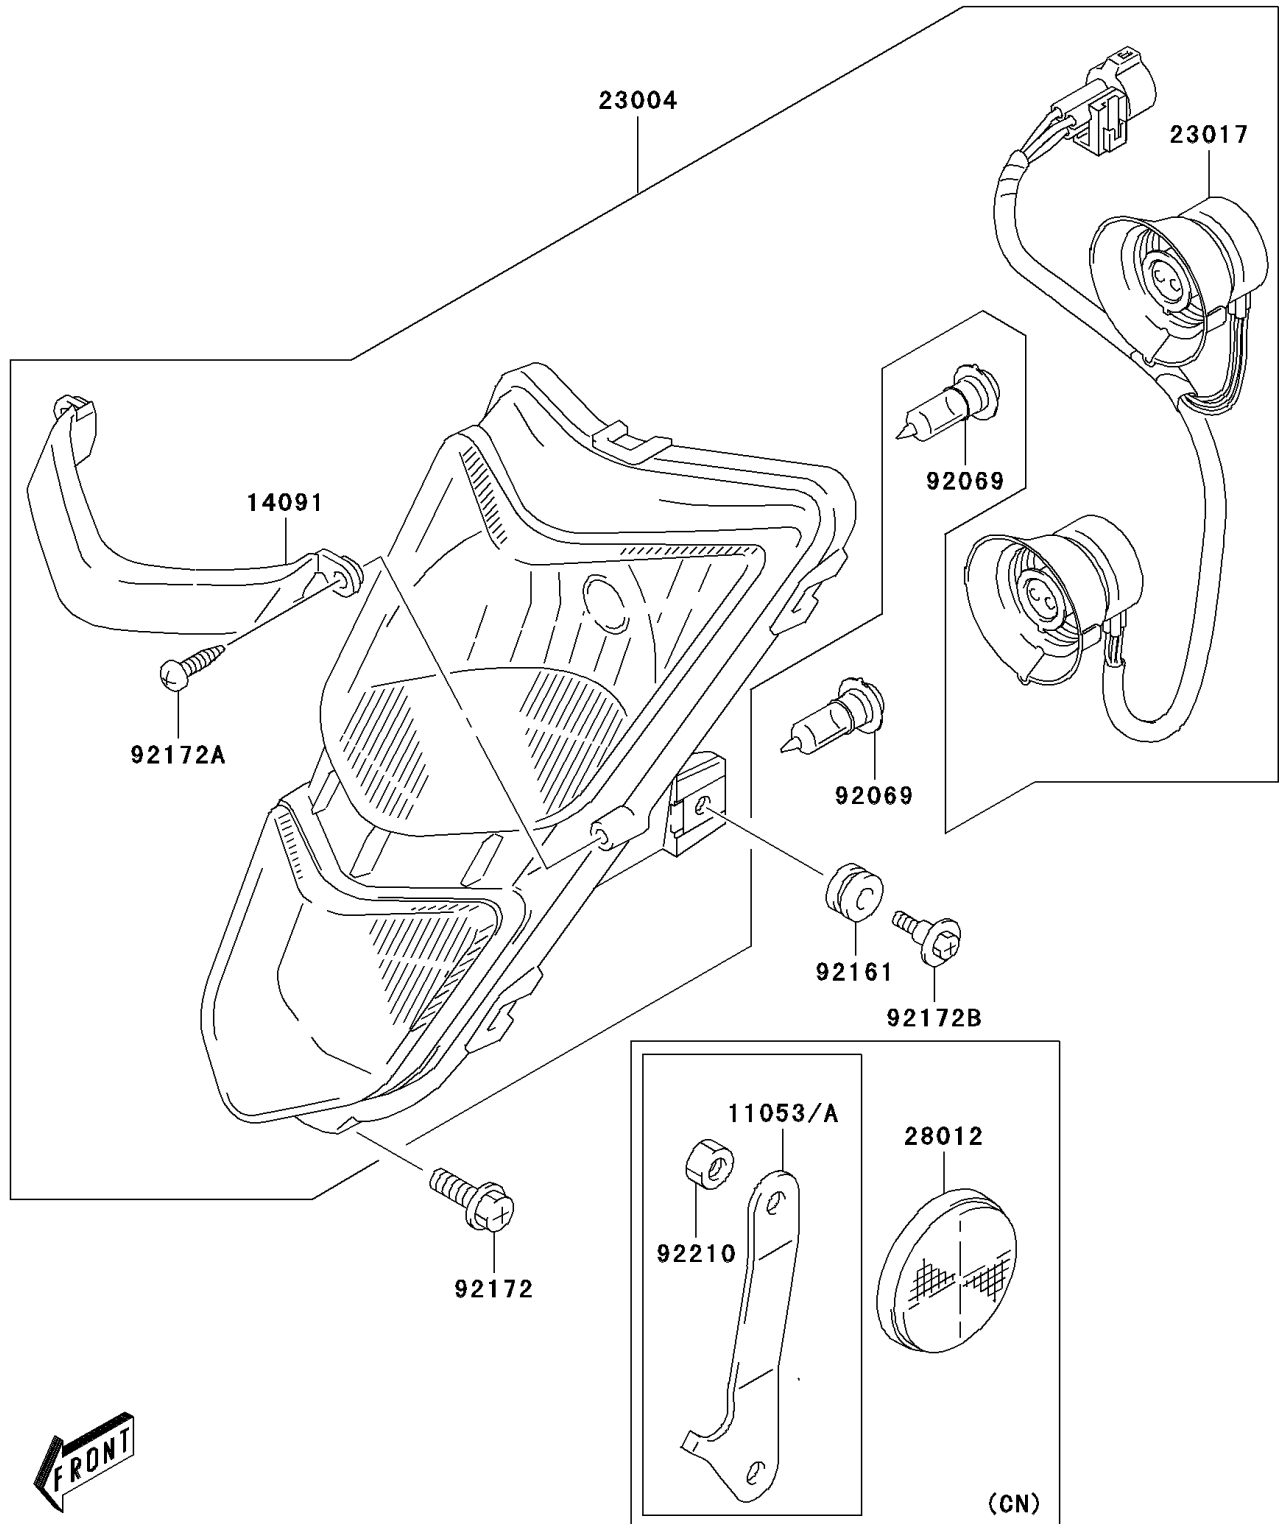

2006 KFX400

PARTS DIAGRAM

Headlight(s)

F2710

2006 KFX400

PARTS LIST

Headlight(s)

ITEM NAME

PART NUMBER

QUANTITY
