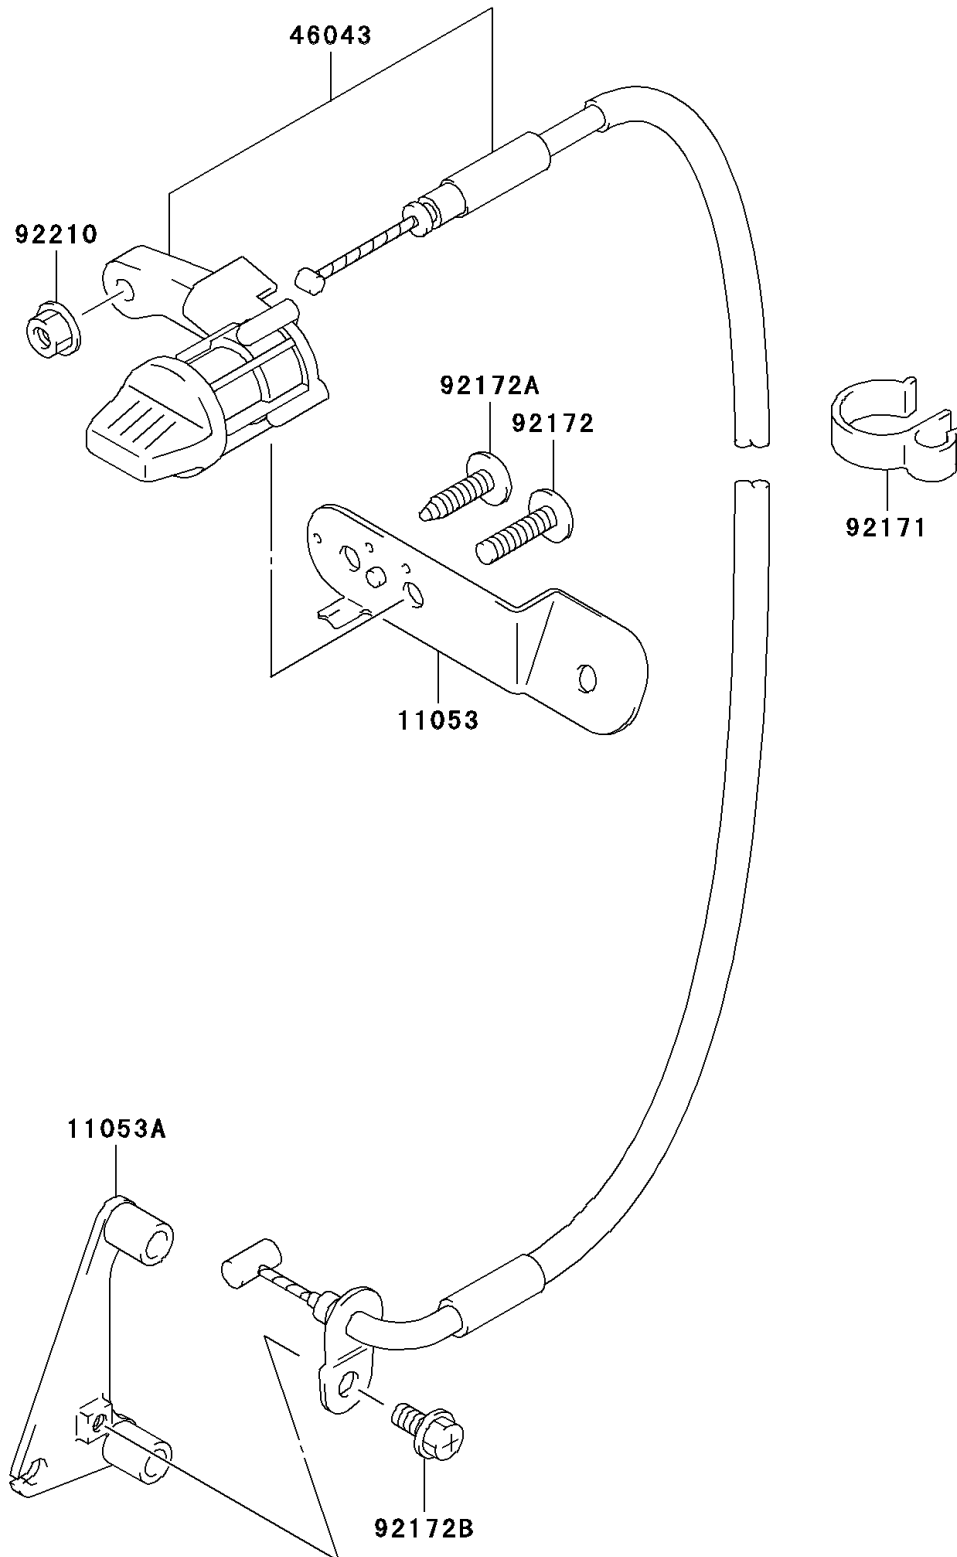

2006 KFX400

PARTS DIAGRAM

Reverse Lock

F2312

2006 KFX400

PARTS LIST

Reverse Lock

Kawasaki

Let the Good Times Roll®

ITEM NAME

PART NUMBER

QUANTITY
