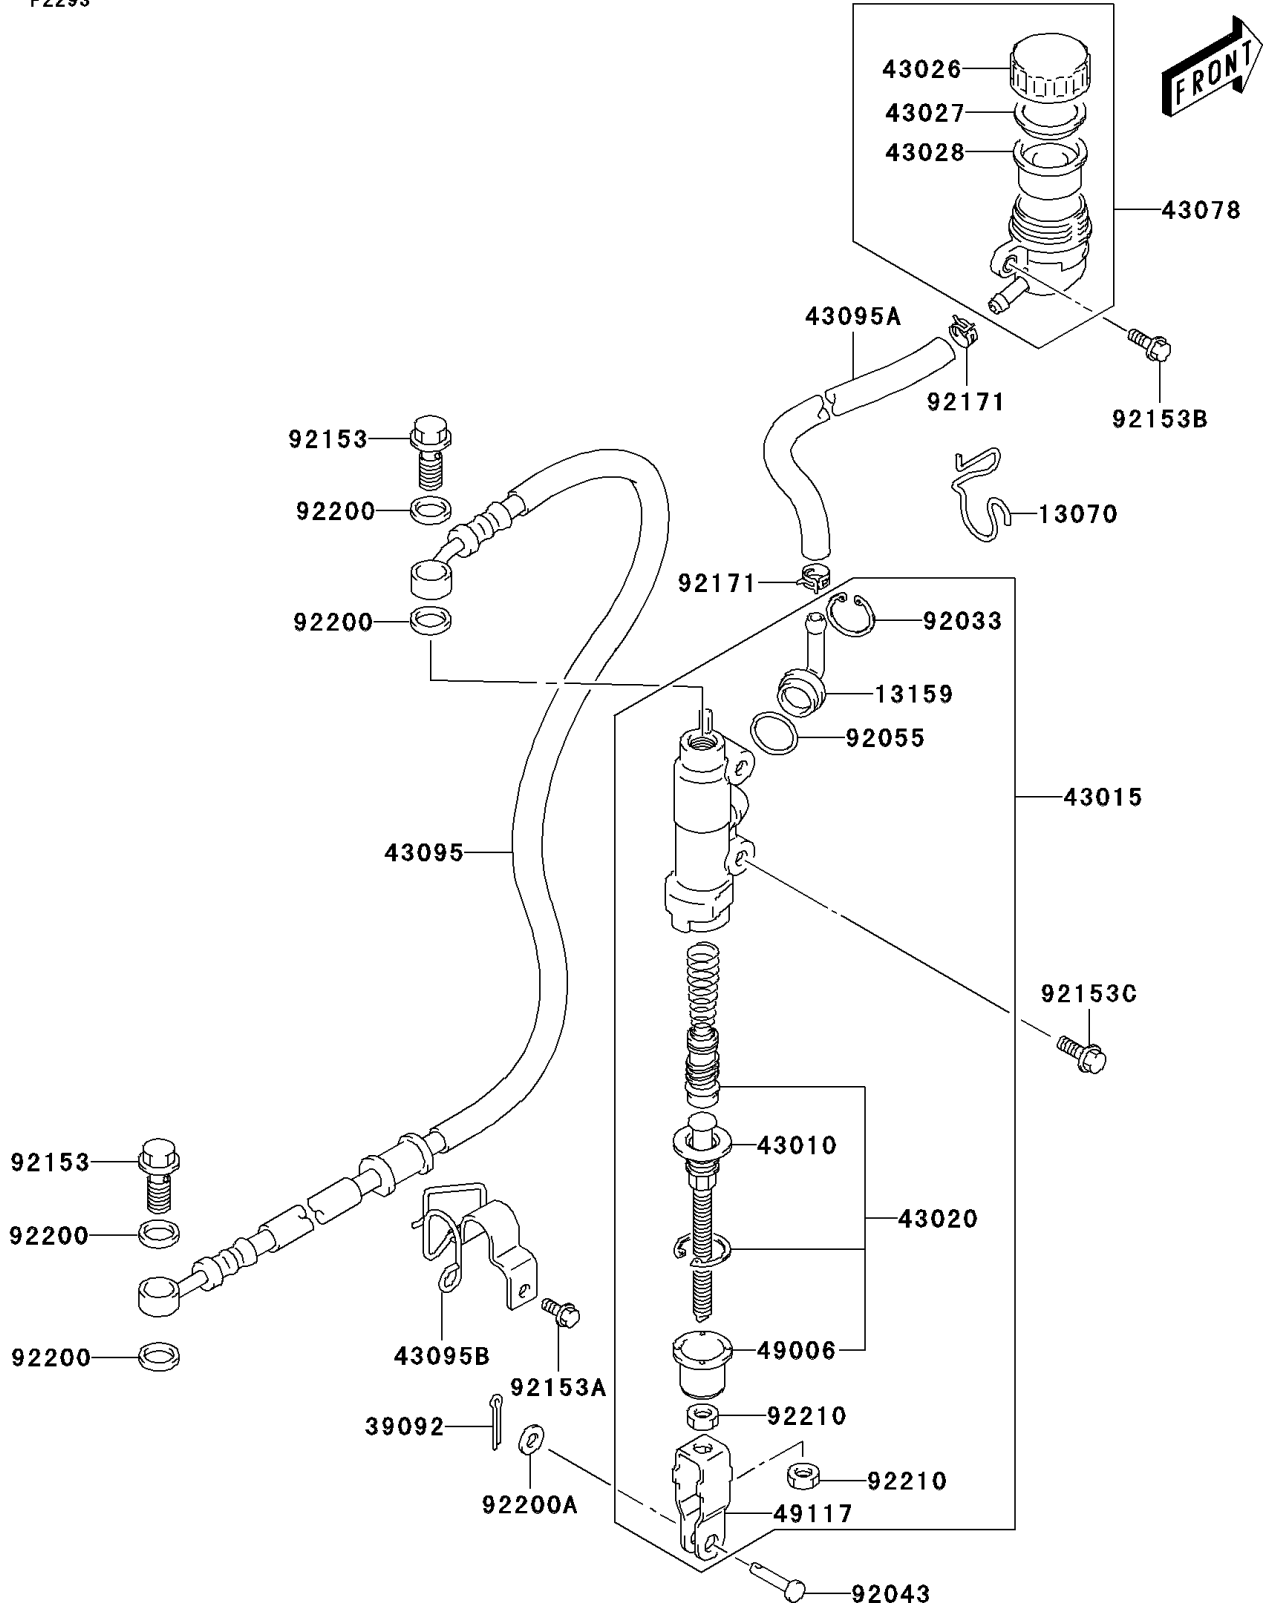

2006 KFX400

PARTS DIAGRAM

Rear Master Cylinder

F2293

2006 KFX400

PARTS LIST

Rear Master Cylinder

ITEM NAME

PART NUMBER

QUANTITY
