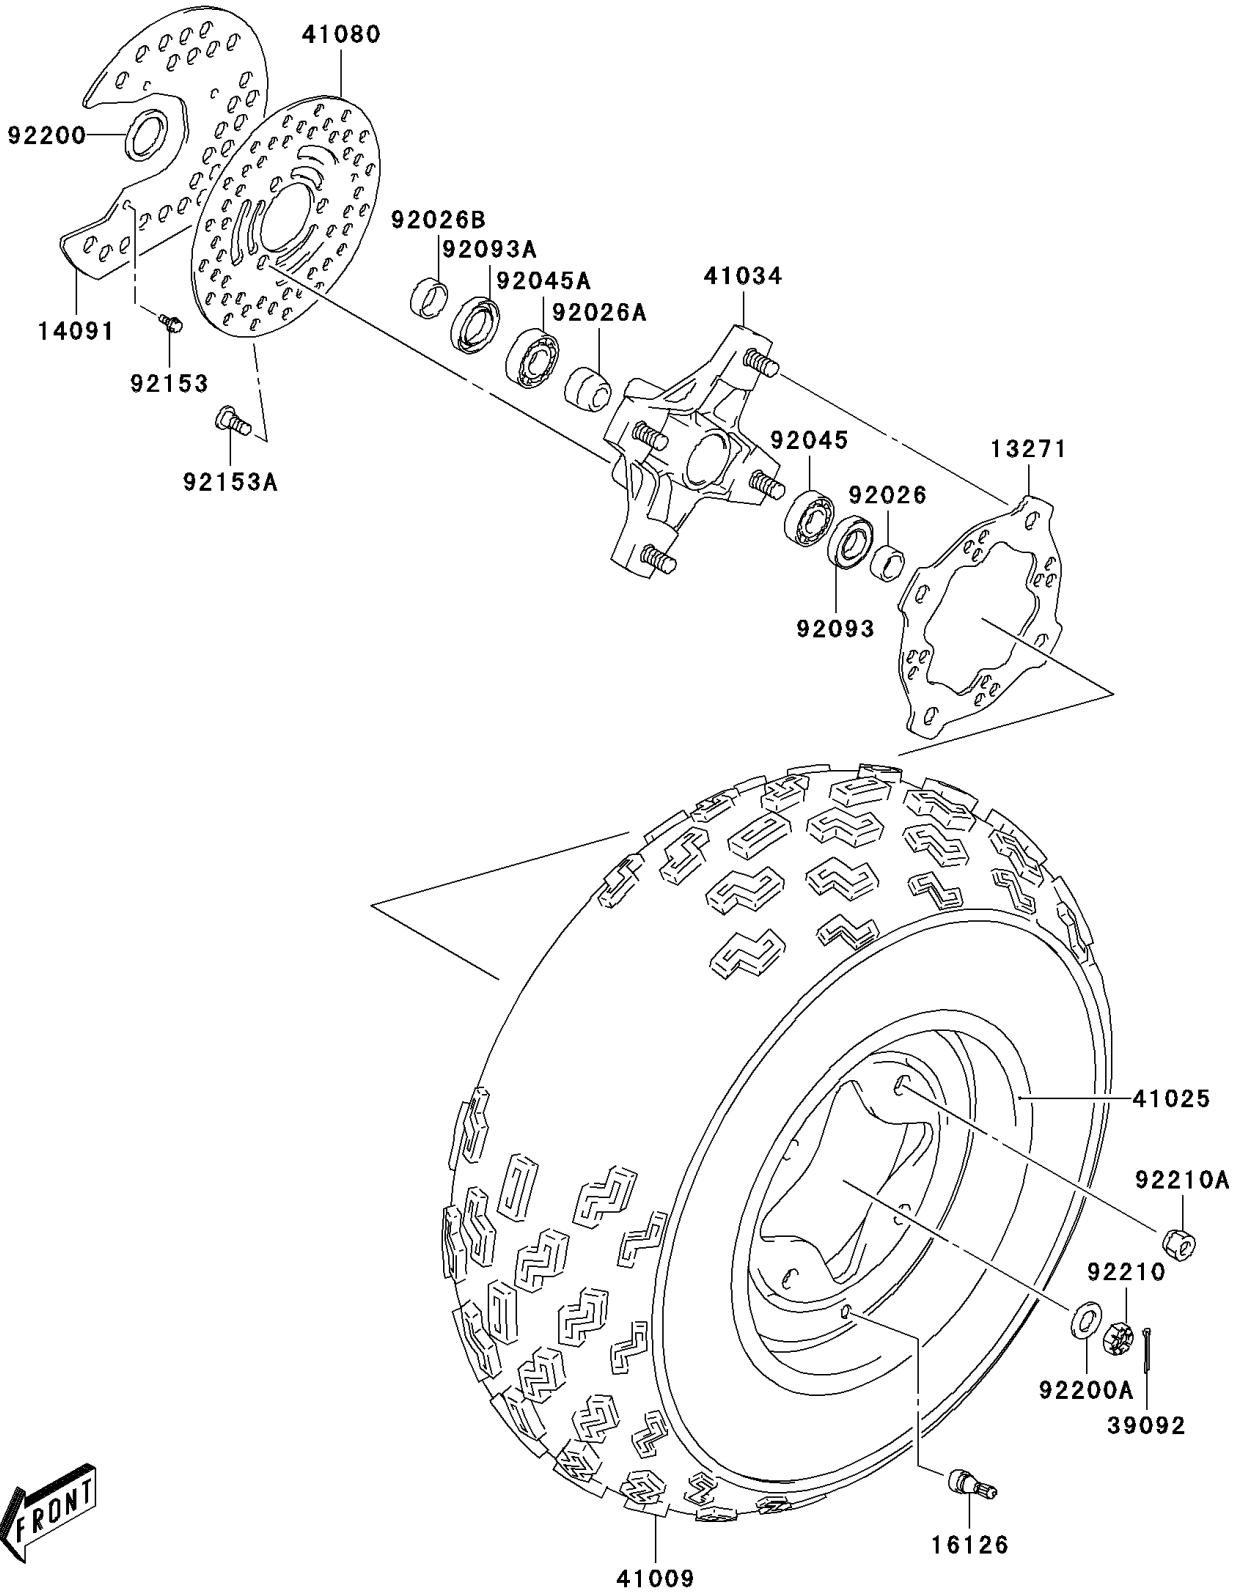

2006 KFX400

PARTS DIAGRAM

Front Hub

F2230

2006 KFX400

PARTS LIST

Front Hub

ITEM NAME

PART NUMBER

QUANTITY
