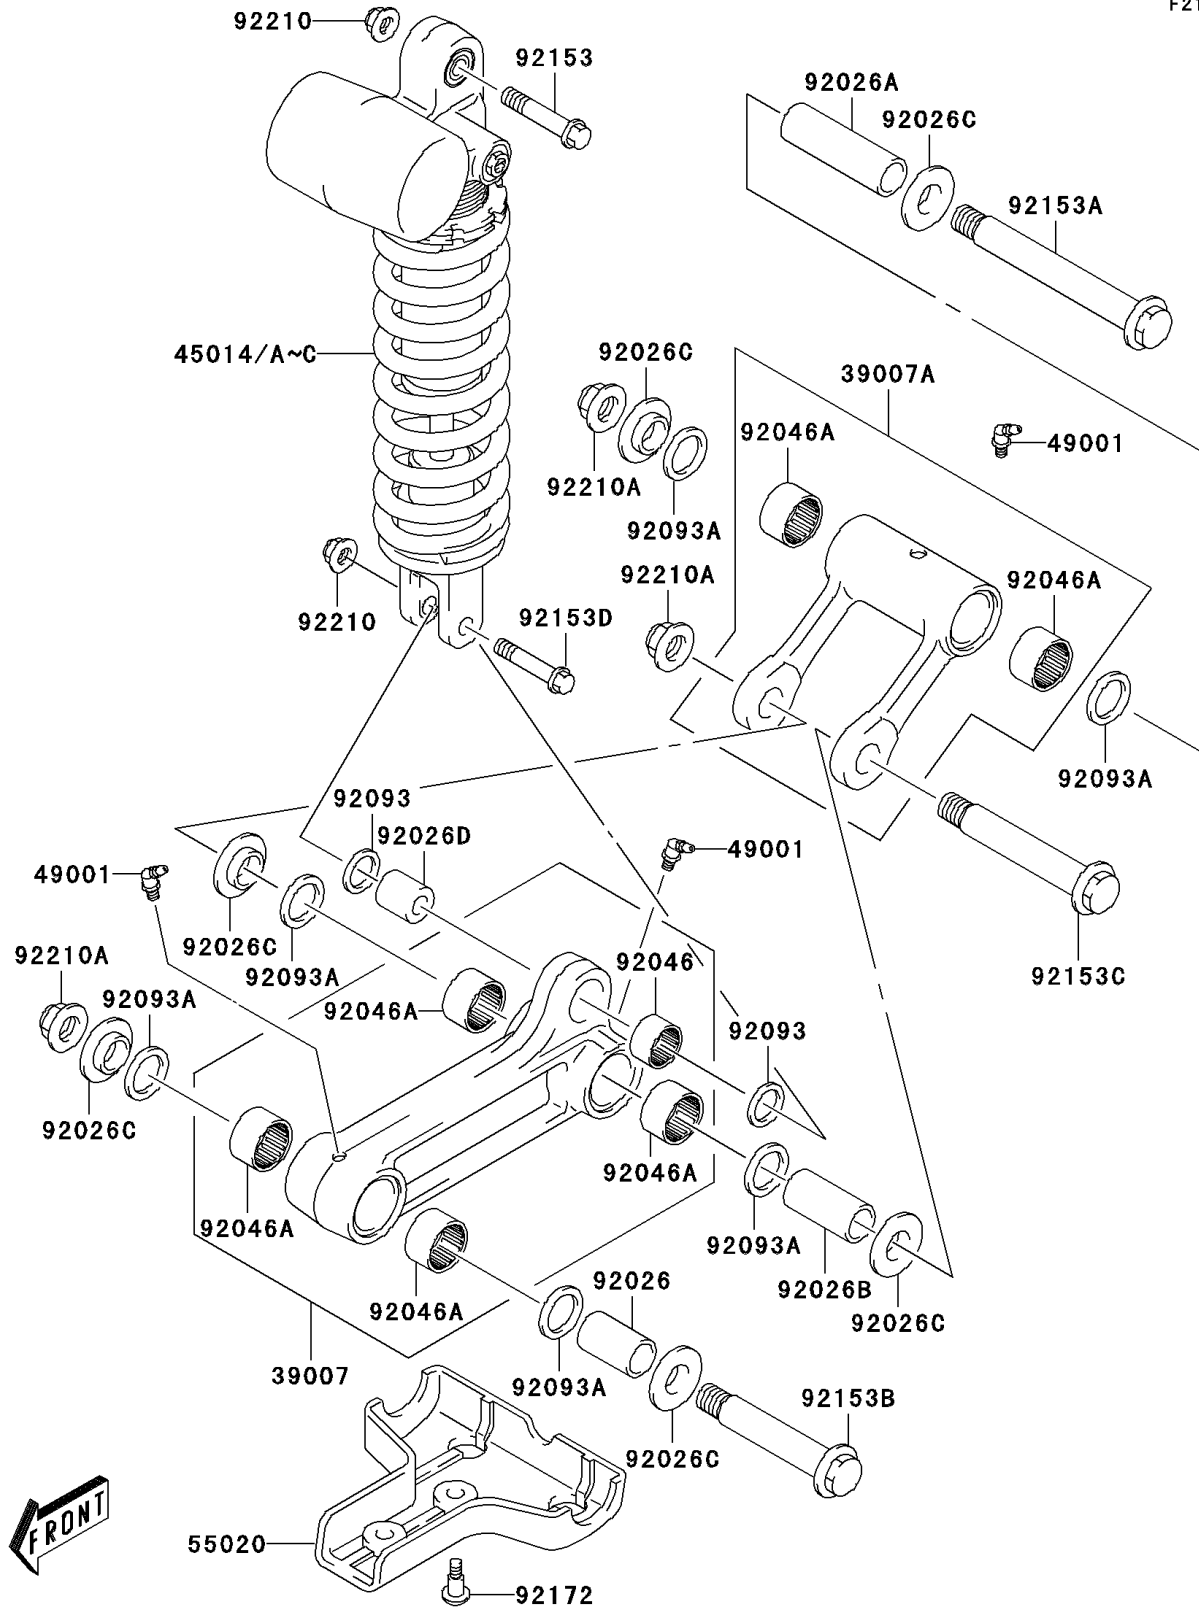

2006 KFX400

PARTS DIAGRAM

Rear Suspension

F2153

2006 KFX400

PARTS LIST

Rear Suspension

ITEM NAME

PART NUMBER

QUANTITY
