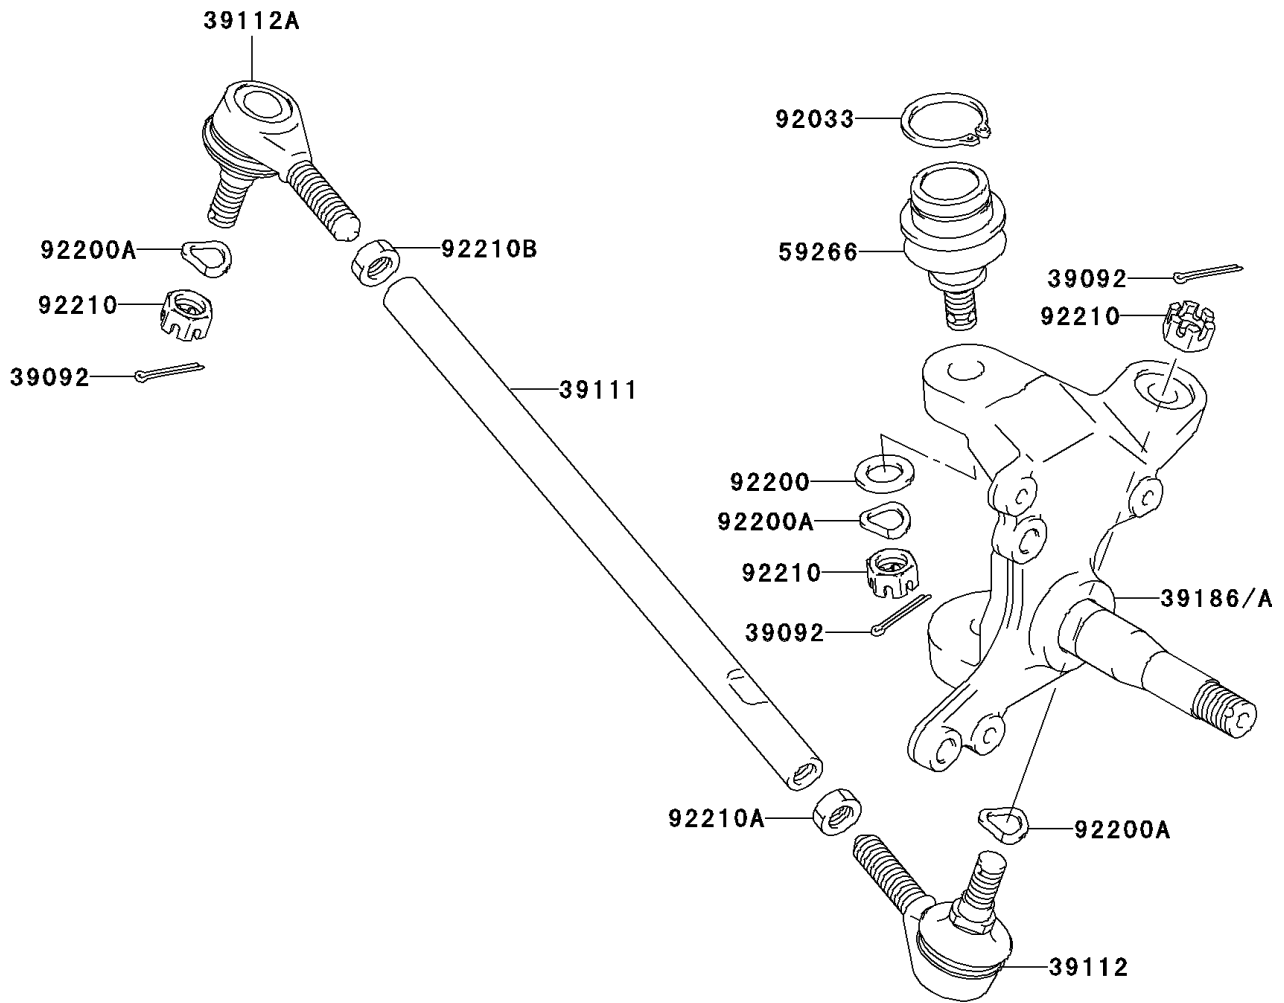

2006 KFX400

PARTS DIAGRAM

Knuckle Arm

F2145

2006 KFX400

PARTS LIST

Knuckle Arm

Kawasaki

Let the Good Times Roll®

ITEM NAME

PART NUMBER

QUANTITY
