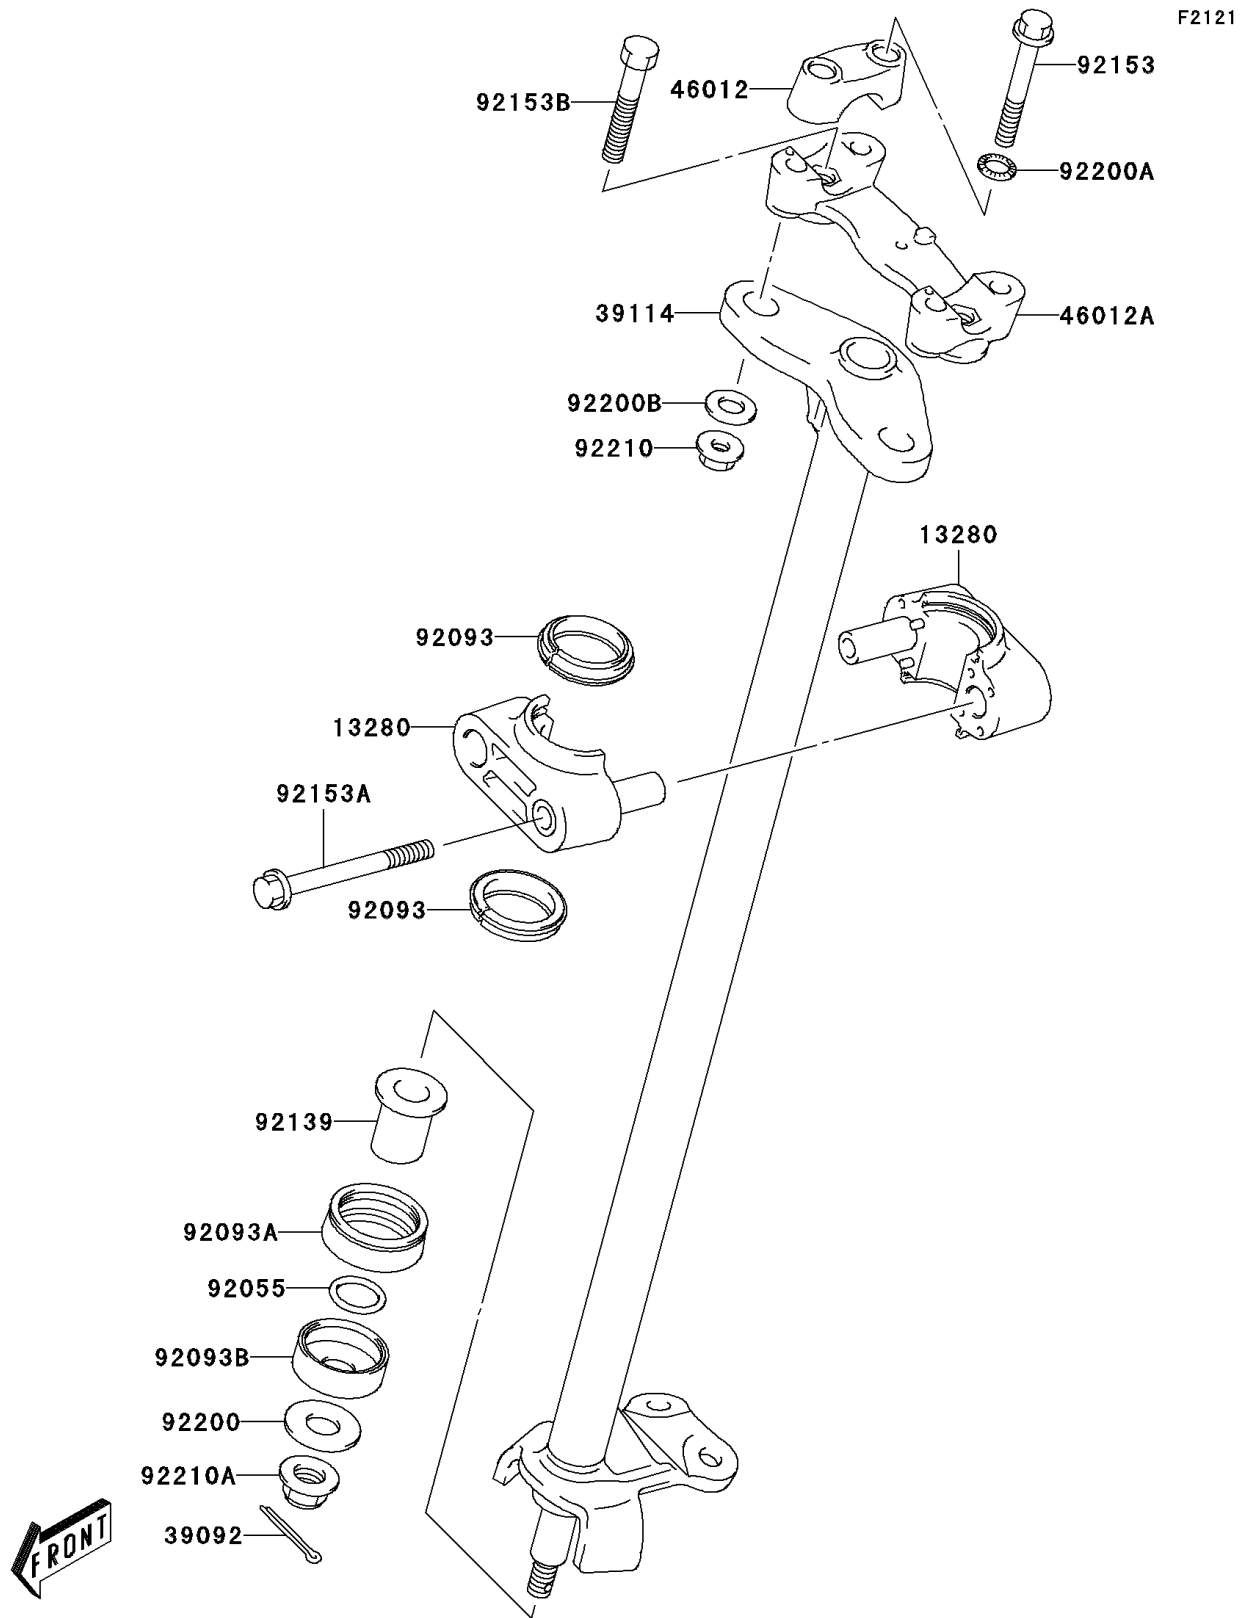

2006 KFX400

PARTS DIAGRAM

Steering Shaft

2006 KFX400

PARTS LIST

Steering Shaft

Kawasaki

Let the Good Times Roll®

ITEM NAME

PART NUMBER

QUANTITY
