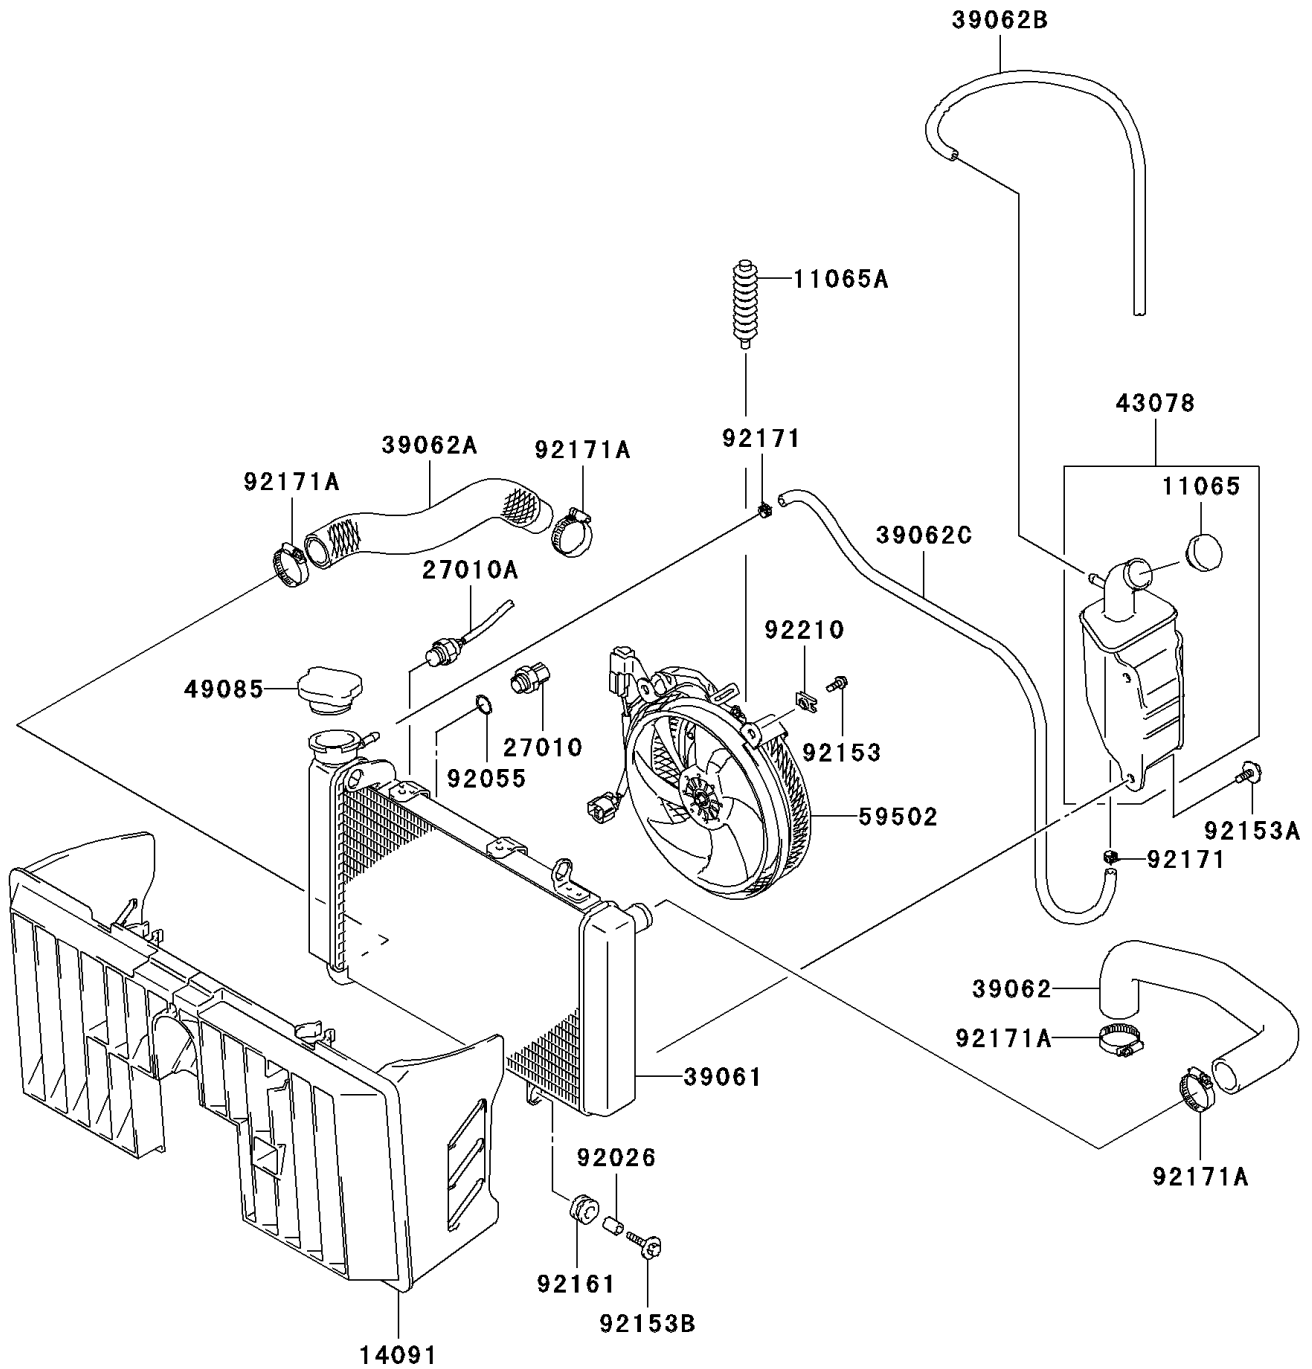

2006 KFX400

PARTS DIAGRAM

Radiator

E3032

2006 KFX400

PARTS LIST

Radiator

Kawasaki

Let the Good Times Roll®

ITEM NAME

PART NUMBER

QUANTITY
