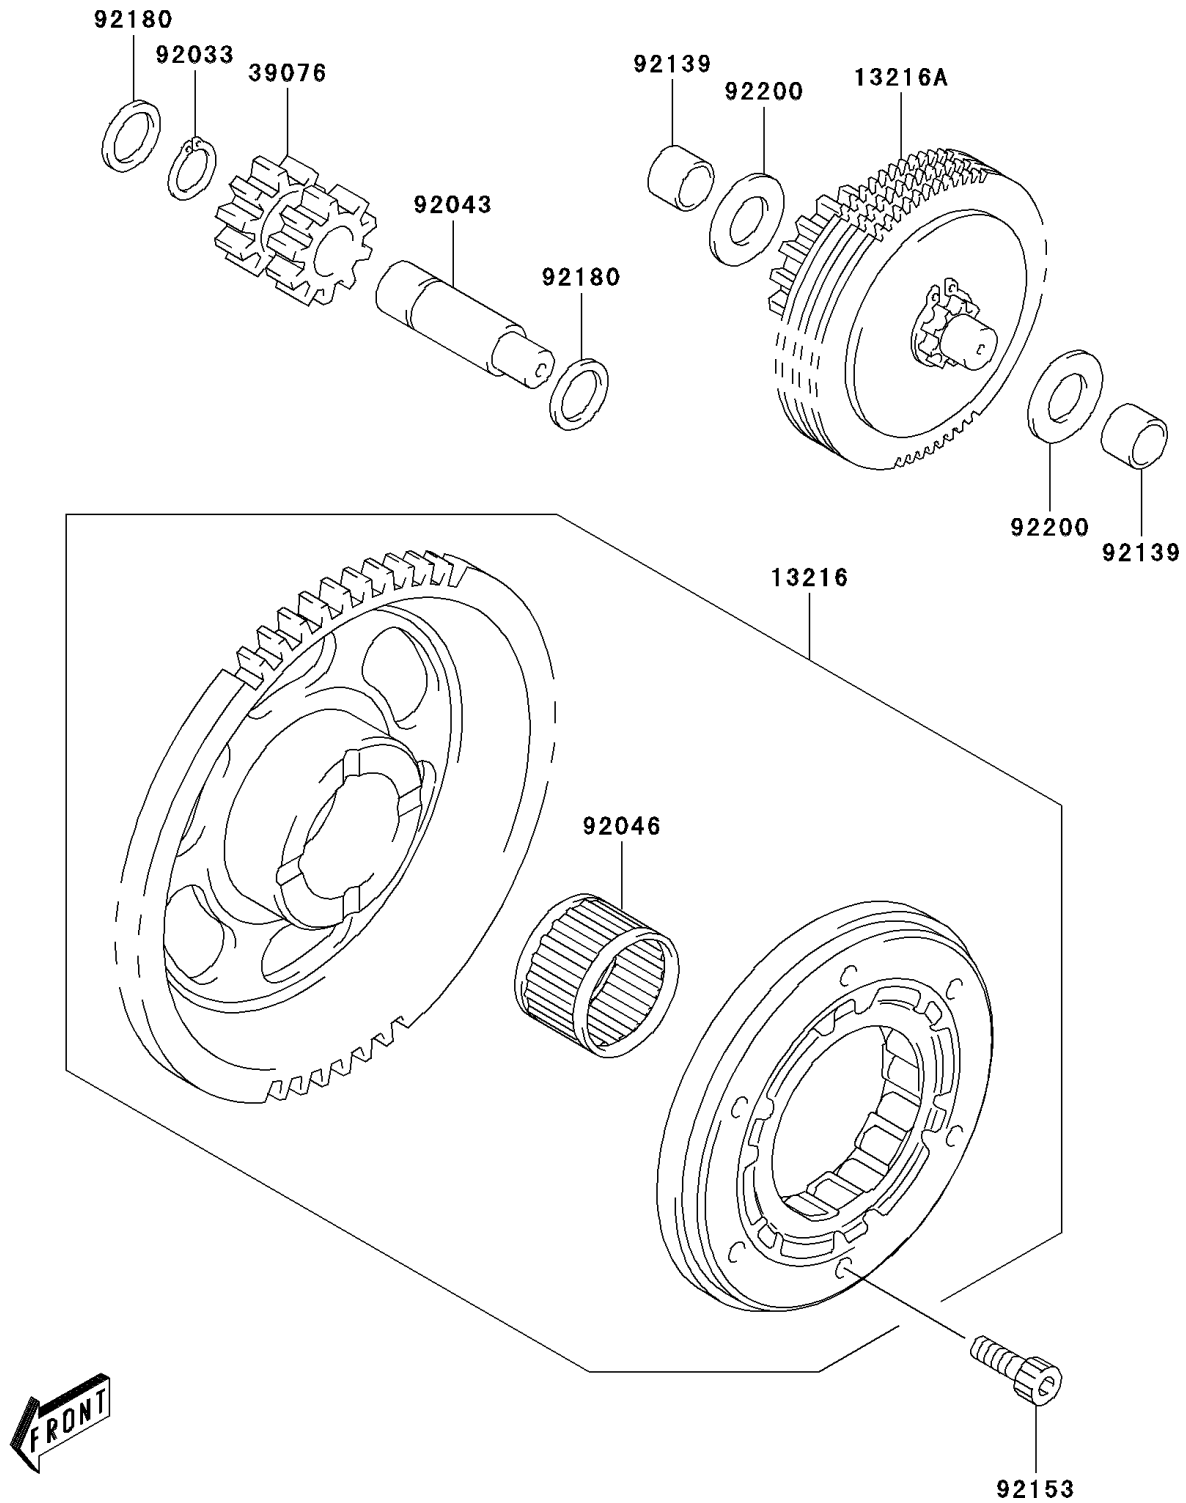

2006 KFX400

PARTS DIAGRAM

Starter Clutch

E1841

2006 KFX400

PARTS LIST

Starter Clutch

Kawasaki

Let the Good Times Roll®

ITEM NAME

PART NUMBER

QUANTITY
