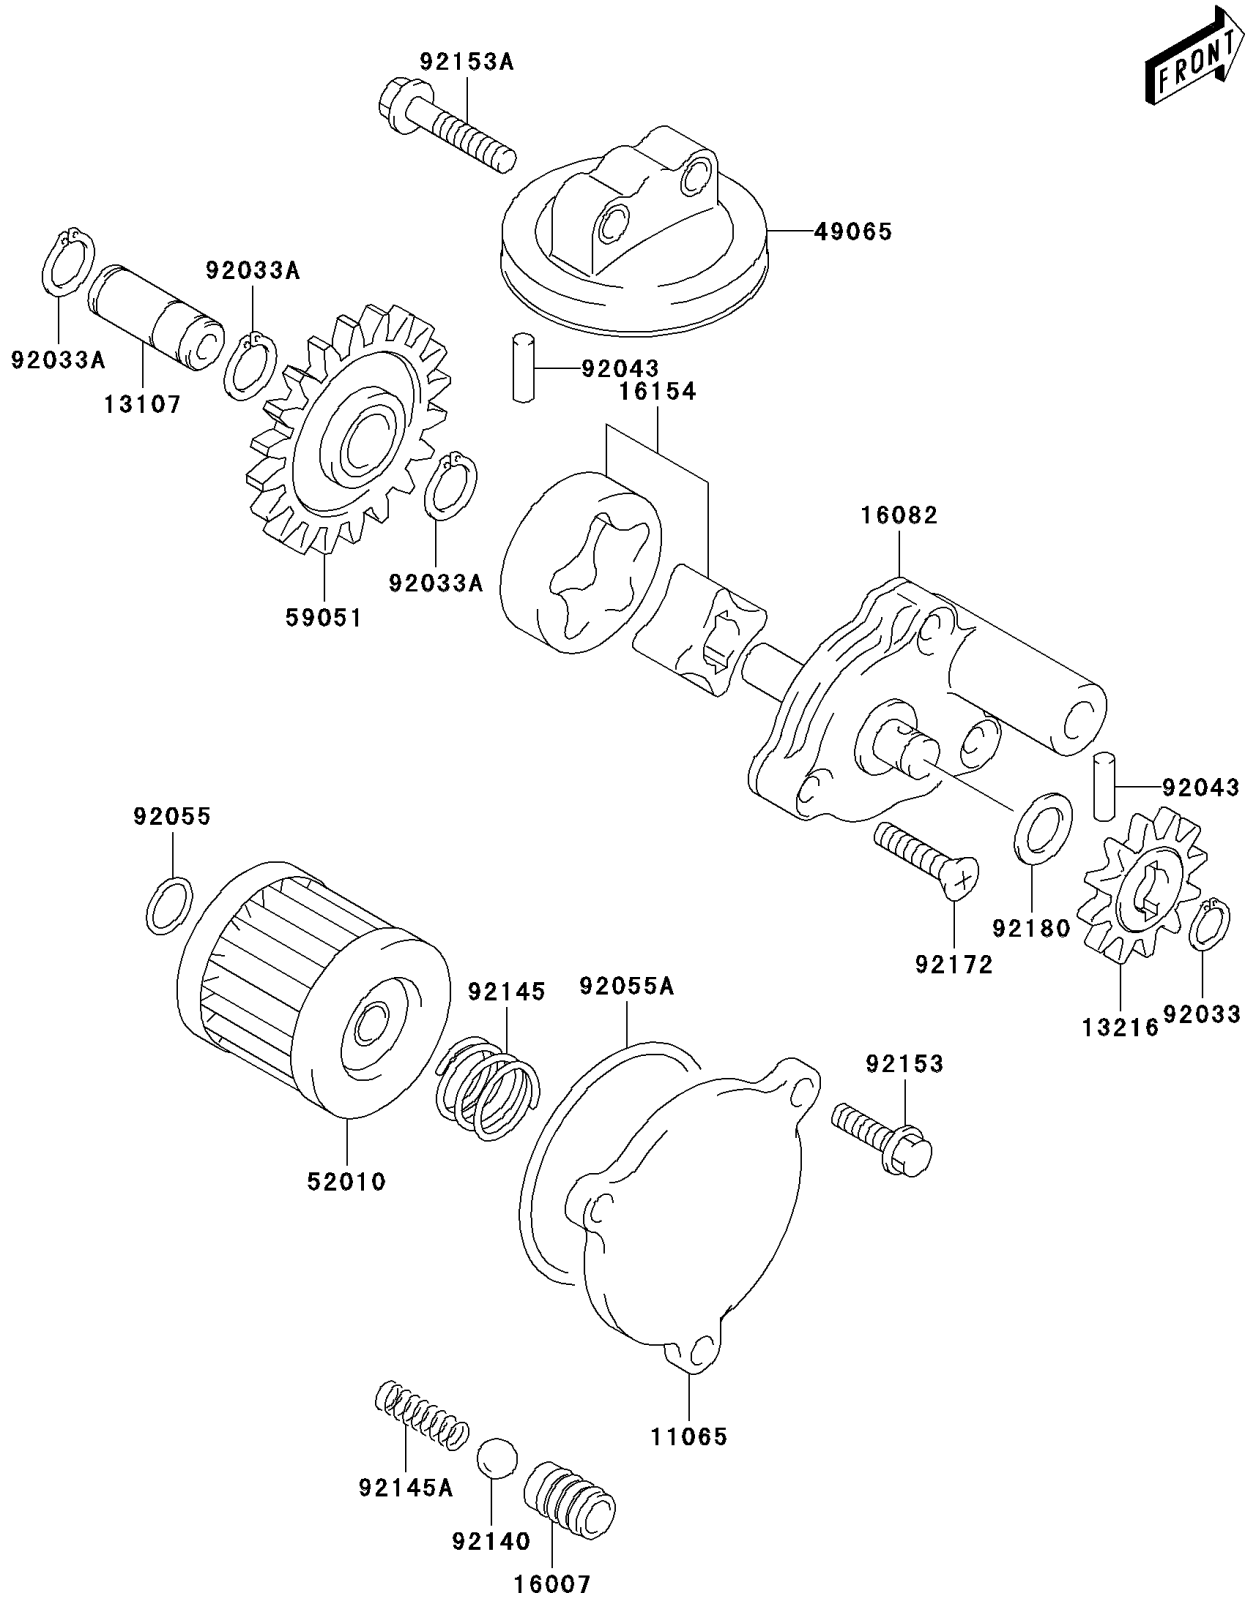

2006 KFX400

PARTS DIAGRAM

Oil Pump/Oil Filter

E1710

2006 KFX400

PARTS LIST

Oil Pump/Oil Filter

ITEM NAME

PART NUMBER

QUANTITY
