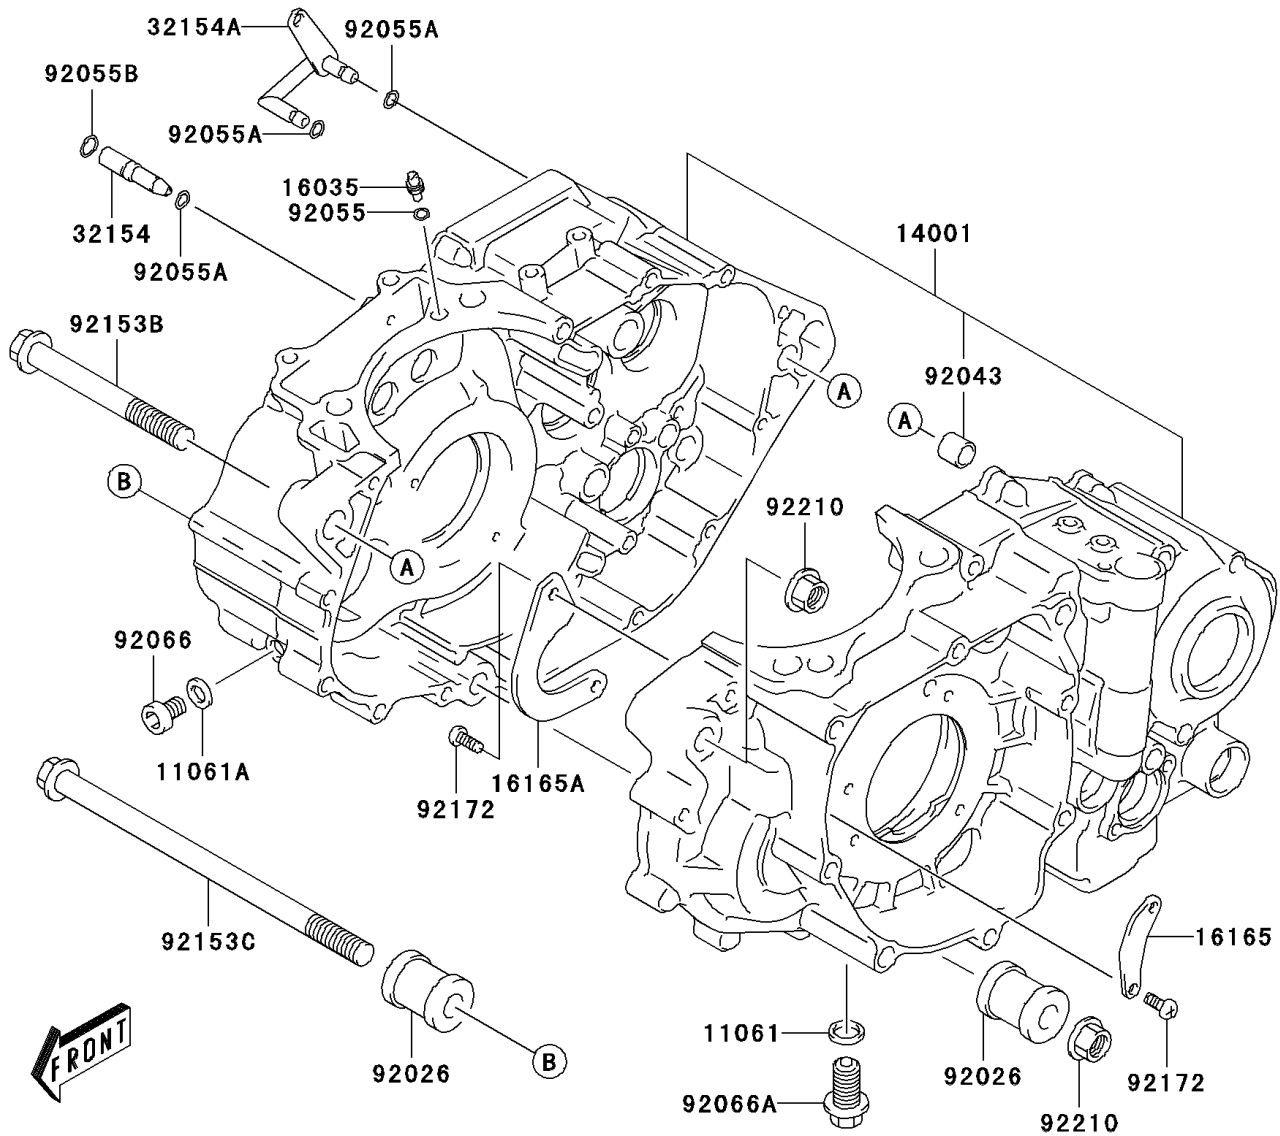

2006 KFX400

PARTS DIAGRAM

Crankcase

E1411

2006 KFX400

PARTS LIST

Crankcase

ITEM NAME

PART NUMBER

QUANTITY
