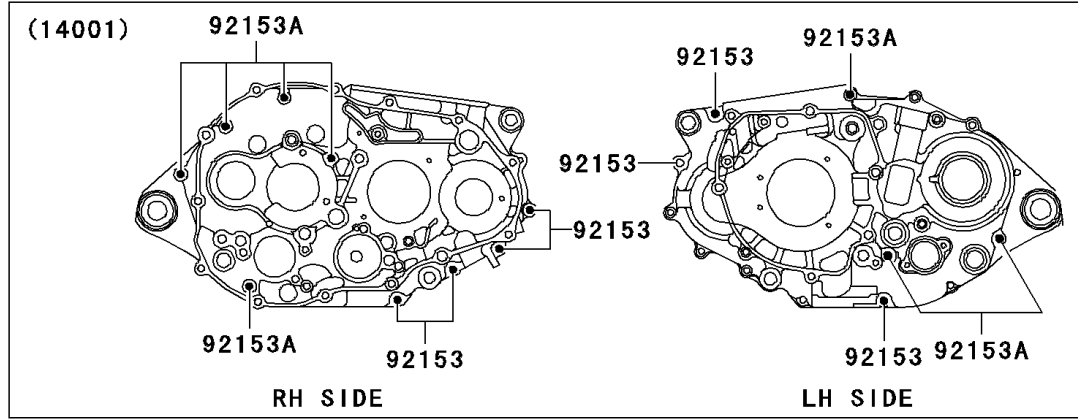

2006 KFX400

PARTS DIAGRAM

Crankcase

E1411

2006 KFX400

PARTS LIST

Crankcase

ITEM NAME

PART NUMBER

QUANTITY
